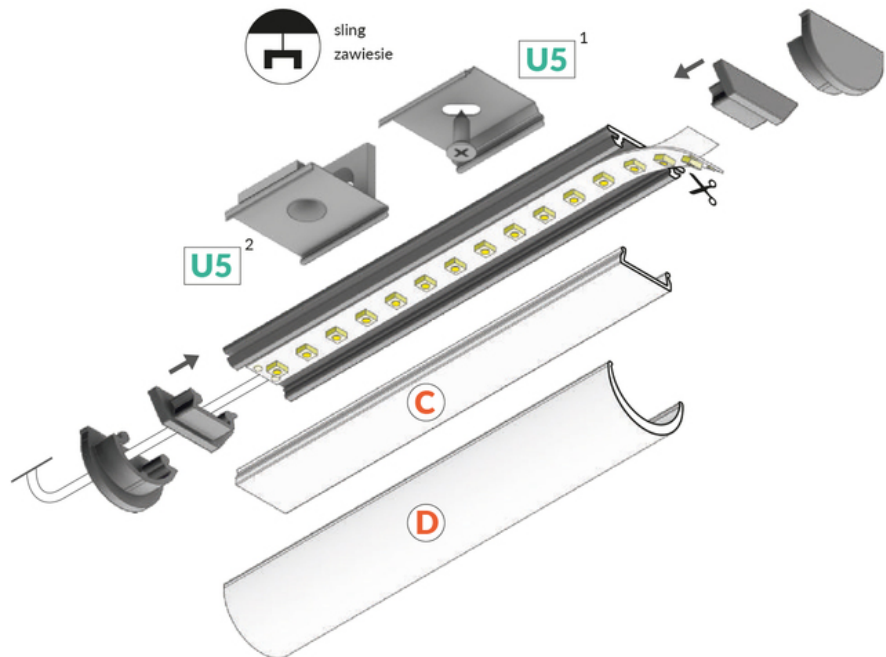

TOPMET LIGHT KŁOSOWICZ WIŚNIEWSKI sp. z o.o.

Ostrowska 354 | 61-312 Poznań | POLAND

tel.: +48 61 872 75 00

info@topmet.pl

pdf card generation date: 29.06.2026