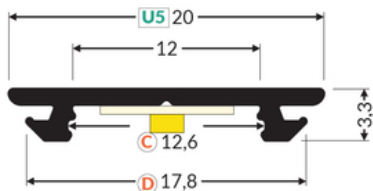

TOPMET LIGHT KŁOSOWICZ WIŚNIEWSKI sp. z o.o.

Ostrowska 354 | 61-312 Poznań | POLAND

tel.: +48 61 872 75 00

info@topmet.pl

pdf card generation date: 29.06.2026