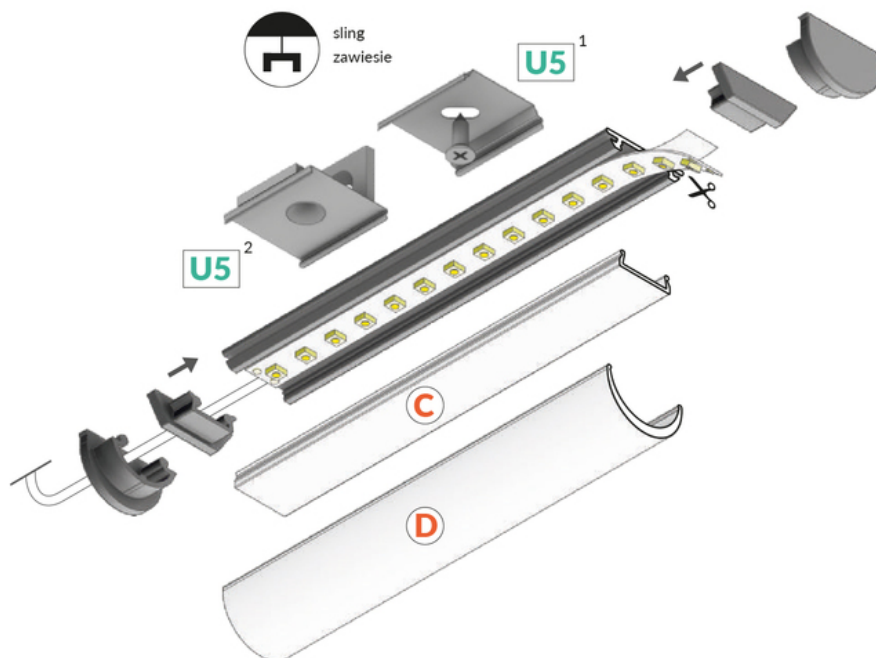

LED PROFILE ARC12 CD/U5 4050 ANOD.

Furniture

	<ul style="list-style-type: none">• flexible aluminium profile, possibility of bending in two directions• the profile keeps the shape of the bend• minimum bending radius: 50 cm• decorative and illuminating purpose of the profile• possibility of using two diffusers - better light scattering• possible outside installation (with D diffuser and waterproof LED strip used)	 EU industrial designs  CE  Made in Poland	 Buy product
---	--	---	--

Basic Informations

EAN: 5901597249054 Index: B2070020 Material: aluminium Color: anodized Length [mm]: 4050 Weight [kg]: 0.304 Country of origin: PL	Measurement unit: qty Product packaging dimensions [mm]: 4050 x 20 x 3,3 Bulk packing [qty]: 40 Master packaging type: Bulk Product with gross packaging weight [kg]: 12.16
---	---

AVAILABLE VARIANTS

1000 mm, 2000 mm, 3000 mm, 4050 mm

Matching elements

DIFFUSERS

 <p>diffuser C click 4100 transparent index: 76660000</p>	 <p>diffuser C click 4100 opal index: 76660038</p>	 <p>diffuser C click 20m reel opal /pack index: 76360038S</p>
 <p>diffuser D click 4100 opal index: A1160038</p>		

**mounting plate U5 cone
inox [20pcs]**
index: B2940019

**mounting plate U5 side
silver [20pcs]**
index: B2920022

END CAPS

**end cap ARC12 silver
[20pcs]**
index: B2960040

**end cap ARC12 grey
[20pcs]**
index: B2960022