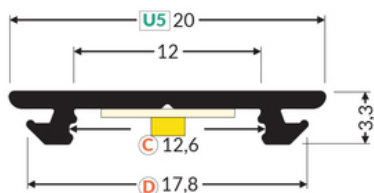

LED PROFILE ARC12 CD/U5 4050 ANOD.

Furniture

	<ul style="list-style-type: none">• flexible aluminium profile, possibility of bending in two directions• the profile keeps the shape of the bend• minimum bending radius: 50 cm• decorative and illuminating purpose of the profile• possibility of using two diffusers - better light scattering• possible outside installation (with D diffuser and waterproof LED strip used)	 EU industrial designs  CE  Made in Poland	 Buy product
---	--	---	--

Basic Informations

EAN: 5901597249054 Index: B2070020 Material: aluminium Color: anodized Length [mm]: 4050 Weight [kg]: 0.304 Country of origin: PL	Measurement unit: qty Product packaging dimensions [mm]: 4050 x 20 x 3,3 Bulk packing [qty]: 40 Master packaging type: Bulk Product with gross packaging weight [kg]: 12.16
---	---