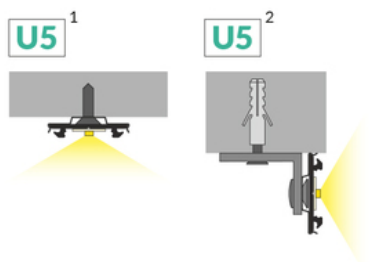

LED PROFILE ARC12 CD/U5 4050 ANOD.

Furniture

	<ul style="list-style-type: none">• flexible aluminium profile, possibility of bending in two directions• the profile keeps the shape of the bend• minimum bending radius: 50 cm• decorative and illuminating purpose of the profile• possibility of using two diffusers - better light scattering• possible outside installation (with D diffuser and waterproof LED strip used)	 EU industrial designs  CE  Made in Poland	 Buy product
---	--	---	--

Basic Informations

EAN: 5901597249054 Index: B2070020 Material: aluminium Color: anodized Length [mm]: 4050 Weight [kg]: 0.304 Country of origin: PL	Measurement unit: qty Product packaging dimensions [mm]: 4050 x 20 x 3,3 Bulk packing [qty]: 40 Master packaging type: Bulk Product with gross packaging weight [kg]: 12.16
---	---