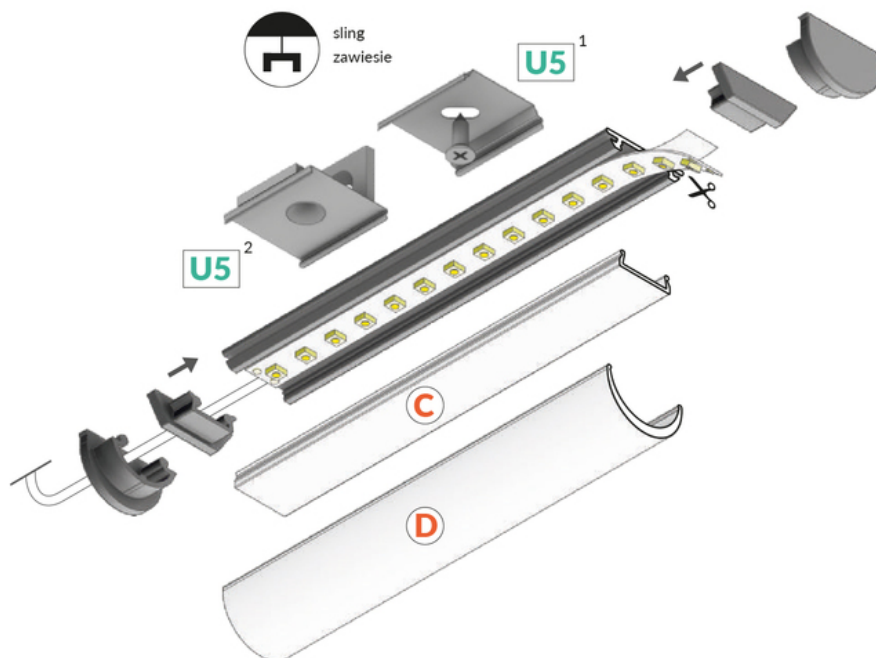

# LED PROFILE ARC12 CD/U5 3000 RAW ALU.

Furniture

	<ul style="list-style-type: none"><li>• flexible aluminium profile, possibility of bending in two directions</li><li>• the profile keeps the shape of the bend</li><li>• minimum bending radius: 50 cm</li><li>• decorative and illuminating purpose of the profile</li><li>• possibility of using two diffusers - better light scattering</li><li>• possible outside installation (with D diffuser and waterproof LED strip used)</li></ul>	 EU industrial designs  CE  Made in Poland	 Buy product
---	--	---	--

## Basic Informations

EAN: 5901597248972 Index: B2060000 Material: aluminium Color: raw aluminium Length [mm]: 3000 Weight [kg]: 0.225 Country of origin: PL	Measurement unit: qty Product packaging dimensions [mm]: 3000 x 20 x 3,3 Bulk packing [qty]: 40 Master packaging type: Bulk Product with gross packaging weight [kg]: 9
--	---

## AVAILABLE VARIANTS

1000 mm, 2000 mm, 3000 mm, 4050 mm

## MOUNTINGS

**mounting plate U5 cone  
inox [500pcs]**  
index: B2940019W

**mounting plate U5 cone  
inox [20pcs]**  
index: B2940019

**mounting plate U5 side  
silver [20pcs]**  
index: B2920022