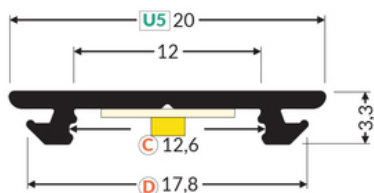

# LED PROFILE ARC12 CD/U5 3000 RAW ALU.

Furniture

	<ul style="list-style-type: none"><li>• flexible aluminium profile, possibility of bending in two directions</li><li>• the profile keeps the shape of the bend</li><li>• minimum bending radius: 50 cm</li><li>• decorative and illuminating purpose of the profile</li><li>• possibility of using two diffusers - better light scattering</li><li>• possible outside installation (with D diffuser and waterproof LED strip used)</li></ul>	 EU industrial designs  CE  Made in Poland	 Buy product
---	--	---	--

## Basic Informations

EAN: 5901597248972 Index: B2060000 Material: aluminium Color: raw aluminium Length [mm]: 3000 Weight [kg]: 0.225 Country of origin: PL	Measurement unit: qty Product packaging dimensions [mm]: 3000 x 20 x 3,3 Bulk packing [qty]: 40 Master packaging type: Bulk Product with gross packaging weight [kg]: 9
--	---

## AVAILABLE VARIANTS

1000 mm, 2000 mm, 3000 mm, 4050 mm