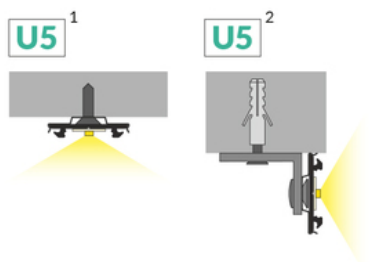

# LED PROFILE ARC12 CD/U5 3000 RAW ALU.

Furniture

	<ul style="list-style-type: none"><li>• flexible aluminium profile, possibility of bending in two directions</li><li>• the profile keeps the shape of the bend</li><li>• minimum bending radius: 50 cm</li><li>• decorative and illuminating purpose of the profile</li><li>• possibility of using two diffusers - better light scattering</li><li>• possible outside installation (with D diffuser and waterproof LED strip used)</li></ul>	 EU industrial designs  CE  Made in Poland	 Buy product
---	--	---	--