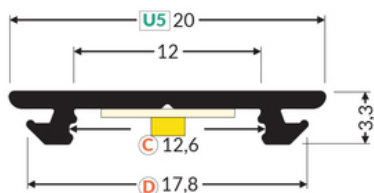

# LED PROFILE ARC12 CD/U5 3000 ANOD.

Furniture

	<ul style="list-style-type: none"><li>• flexible aluminium profile, possibility of bending in two directions</li><li>• the profile keeps the shape of the bend</li><li>• minimum bending radius: 50 cm</li><li>• decorative and illuminating purpose of the profile</li><li>• possibility of using two diffusers - better light scattering</li><li>• possible outside installation (with D diffuser and waterproof LED strip used)</li></ul>	 EU industrial designs  CE  Made in Poland	 Buy product
---	--	---	--

## Basic Informations

EAN: 5901597248996 Index: B2060020 Material: aluminium Color: anodized Length [mm]: 3000 Weight [kg]: 0.225 Country of origin: PL	Measurement unit: qty Product packaging dimensions [mm]: 3000 x 20 x 3,3 Bulk packing [qty]: 40 Master packaging type: Bulk Product with gross packaging weight [kg]: 9
---	---

## AVAILABLE VARIANTS

1000 mm, 2000 mm, 3000 mm, 4050 mm