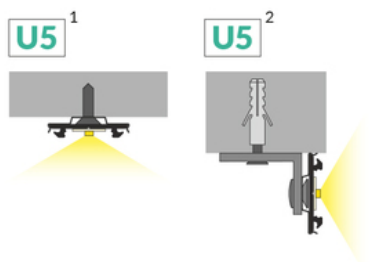

# LED PROFILE ARC12 CD/U5 3000 ANOD.

Furniture

	<ul style="list-style-type: none"><li>• flexible aluminium profile, possibility of bending in two directions</li><li>• the profile keeps the shape of the bend</li><li>• minimum bending radius: 50 cm</li><li>• decorative and illuminating purpose of the profile</li><li>• possibility of using two diffusers - better light scattering</li><li>• possible outside installation (with D diffuser and waterproof LED strip used)</li></ul>	 EU industrial designs  CE  Made in Poland	 Buy product
---	--	---	--