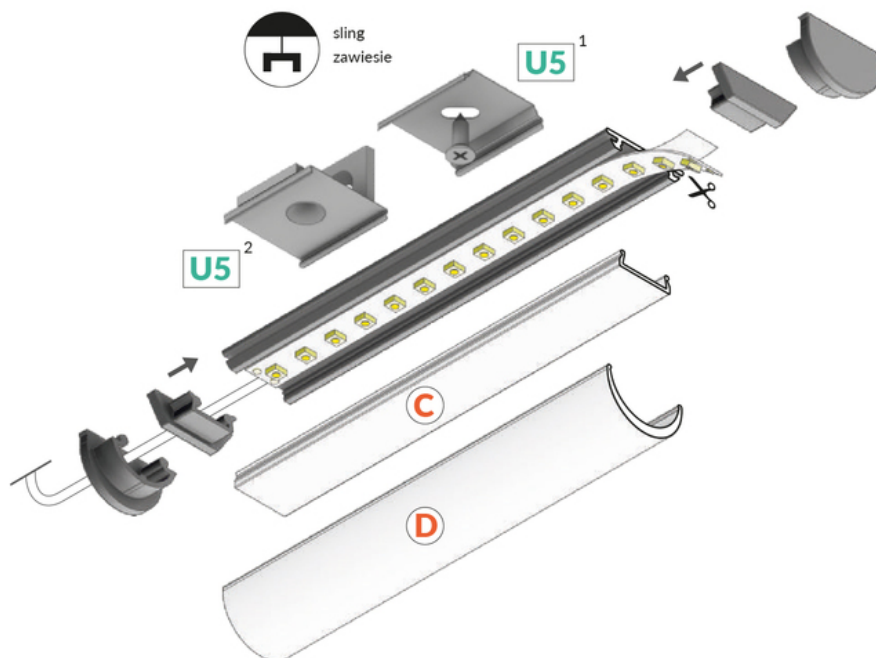

# LED PROFILE ARC12 CD/U5 3000 ANOD.

Furniture

	<ul style="list-style-type: none"><li>• flexible aluminium profile, possibility of bending in two directions</li><li>• the profile keeps the shape of the bend</li><li>• minimum bending radius: 50 cm</li><li>• decorative and illuminating purpose of the profile</li><li>• possibility of using two diffusers - better light scattering</li><li>• possible outside installation (with D diffuser and waterproof LED strip used)</li></ul>	 EU industrial designs  CE  Made in Poland	 Buy product
---	--	---	--

## Basic Informations

EAN: 5901597248996 Index: B2060020 Material: aluminium Color: anodized Length [mm]: 3000 Weight [kg]: 0.225 Country of origin: PL	Measurement unit: qty Product packaging dimensions [mm]: 3000 x 20 x 3,3 Bulk packing [qty]: 40 Master packaging type: Bulk Product with gross packaging weight [kg]: 9
---	---

## AVAILABLE VARIANTS

1000 mm, 2000 mm, 3000 mm, 4050 mm

## MOUNTINGS

**mounting plate U5 cone  
inox [500pcs]**  
index: B2940019W

**mounting plate U5 cone  
inox [20pcs]**  
index: B2940019

**mounting plate U5 side  
silver [20pcs]**  
index: B2920022