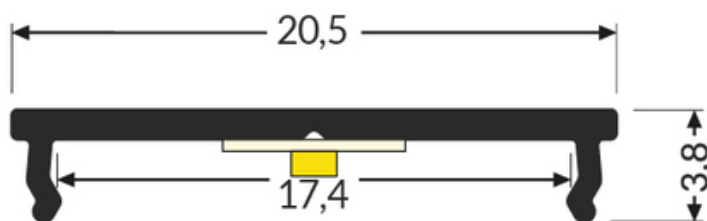

LED PROFILE FIX16 4050 BLACK ANOD. /PLASTIC BAG

Furniture

max 16 mm

	<ul style="list-style-type: none">• the simplest installation of a LED strip• function of a radiator• improves adhesion of the LED strip• minimal height of the profile• budget profile, for use without a diffuser• maximum width of the LED strip: 12 mm (FIX12) and 16 mm (FIX16)	 <p>EU industrial designs</p>  <p>CE</p>  <p>Made in Poland</p>	 <p>Buy product</p>
---	---	--	--

Basic Informations

<p>EAN: 5901597250180 Index: C6040021 Material: aluminium Color: black anodized Length [mm]: 4050 Weight [kg]: 0.295 Net weight [kg]: 0.024 Country of origin: PL</p>	<p>Measurement unit: qty Product packaging dimensions [mm]: 4050 x 20,5 x 3,8 Bulk packing [qty]: 10 Master packaging type: Bulk Product with gross packaging weight [kg]: 2.95</p>
--	---