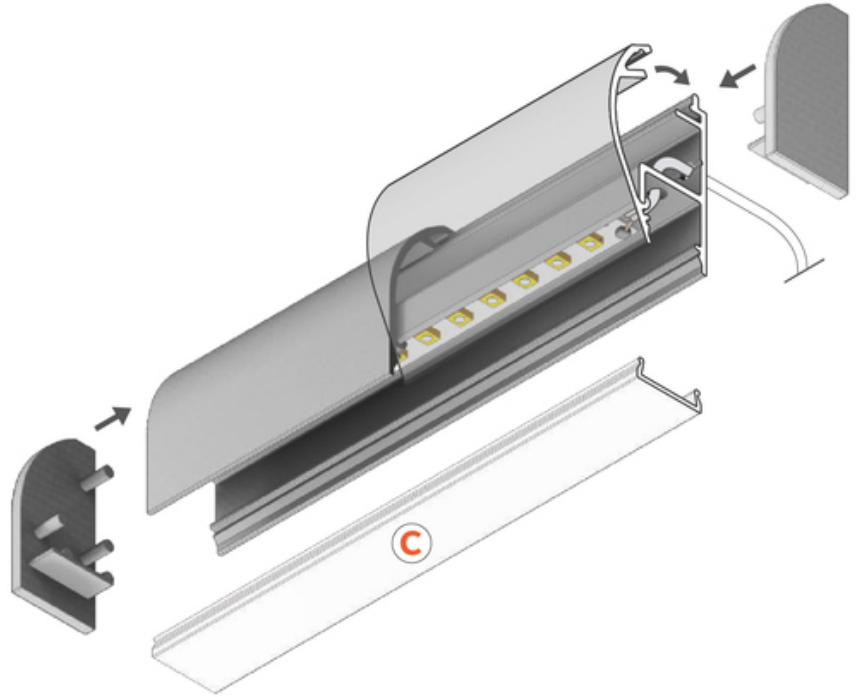

# (EOL) COVER WAY10 4050 RAW ALU.

	<ul style="list-style-type: none"><li>• strip for illuminating passageways</li><li>• dedicated for wall mounting</li><li>• hidden mounting and wiring</li><li>• curved shape</li></ul>	 <p>Buy product</p>
---	--	--

## Basic Informations

EAN: 5901597257011 Index: F9000800 Material: aluminium Color: raw aluminium Length [mm]: 4050 Weight [kg]: 0.632 Country of origin: PL	Measurement unit: qty Product packaging dimensions [mm]: 4050 x 15,4 x 32 Bulk packing [qty]: 40 Master packaging type: Bulk Product with gross packaging weight [kg]: 25.28
--	--

## AVAILABLE VARIANTS

1000 mm, 2000 mm, 3000 mm, 4050 mm

---