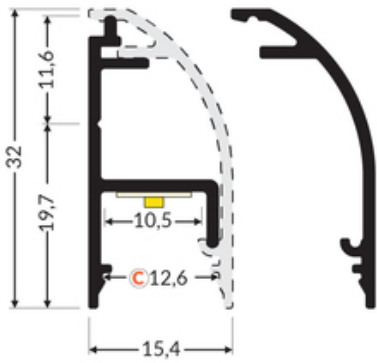

# (EOL) COVER WAY10 4050 RAW ALU.

	<ul style="list-style-type: none"><li>• strip for illuminating passageways</li><li>• dedicated for wall mounting</li><li>• hidden mounting and wiring</li><li>• curved shape</li></ul>	 <p>Buy product</p>
---	--	--

## Basic Informations

EAN: 5901597257011 Index: F9000800 Material: aluminium Color: raw aluminium Length [mm]: 4050 Weight [kg]: 0.632 Country of origin: PL	Measurement unit: qty Product packaging dimensions [mm]: 4050 x 15,4 x 32 Bulk packing [qty]: 40 Master packaging type: Bulk Product with gross packaging weight [kg]: 25.28
--	--

## AVAILABLE VARIANTS

1000 mm, 2000 mm, 3000 mm, 4050 mm

---