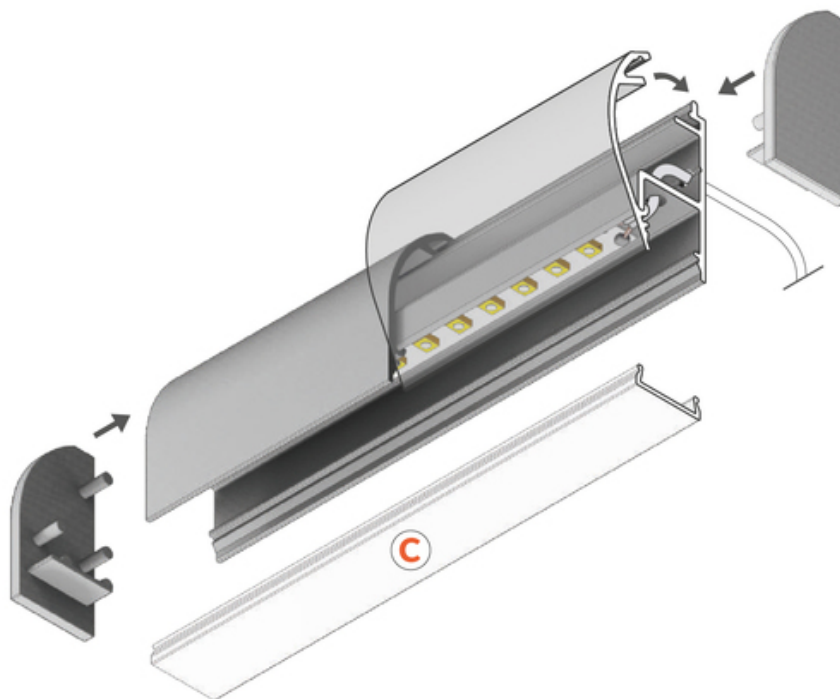

(EOL) COVER WAY10 3000 WHITE PAINTED /PLASTIC BAG

	<ul style="list-style-type: none">• strip for illuminating passageways• dedicated for wall mounting• hidden mounting and wiring• curved shape	 <p>Buy product</p>
---	--	--

Basic Informations

<p>EAN: 5901597256977 Index: F9000701 Material: aluminium Color: white painted Length [mm]: 3000 Weight [kg]: 0.516 Net weight [kg]: 0.018 Country of origin: PL</p>	<p>Measurement unit: qty Product packaging dimensions [mm]: 3000 x 15,4 x 32 Bulk packing [qty]: 10 Master packaging type: Bulk Product with gross packaging weight [kg]: 5.16</p>
--	--

AVAILABLE COLORS

AVAILABLE VARIANTS

1000 mm, 2000 mm, 3000 mm, 4050 mm

Matching elements

END CAPS