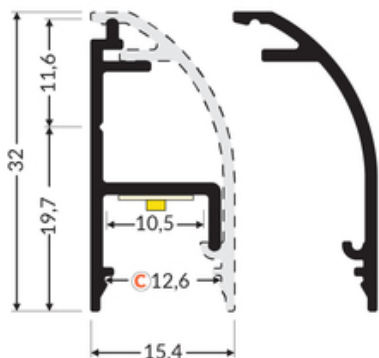

(EOL) COVER WAY10 3000 WHITE PAINTED /PLASTIC BAG

	<ul style="list-style-type: none">• strip for illuminating passageways• dedicated for wall mounting• hidden mounting and wiring• curved shape	 <p>Buy product</p>
---	--	--

Basic Informations

<p>EAN: 5901597256977 Index: F9000701 Material: aluminium Color: white painted Length [mm]: 3000 Weight [kg]: 0.516 Net weight [kg]: 0.018 Country of origin: PL</p>	<p>Measurement unit: qty Product packaging dimensions [mm]: 3000 x 15,4 x 32 Bulk packing [qty]: 10 Master packaging type: Bulk Product with gross packaging weight [kg]: 5.16</p>
--	--

AVAILABLE COLORS

AVAILABLE VARIANTS

1000 mm, 2000 mm, 3000 mm, 4050 mm

Matching elements

END CAPS