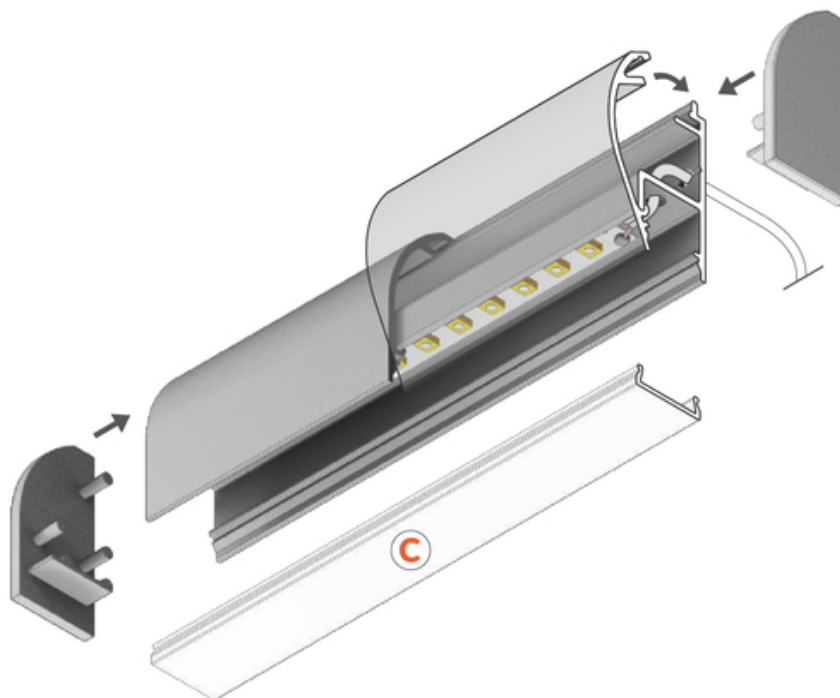

(EOL) COVER WAY10 3000 BLACK PAINTED /PLASTIC BAG

	<ul style="list-style-type: none">• strip for illuminating passageways• dedicated for wall mounting• hidden mounting and wiring• curved shape	 <p>Buy product</p>
---	--	--

Basic Informations

EAN: 5901597256984 Index: F9000702 Material: aluminium Length [mm]: 3000 Weight [kg]: 0.516 Net weight [kg]: 0.018 Country of origin: PL	Measurement unit: qty Product packaging dimensions [mm]: 3000 x 15,4 x 32 Bulk packing [qty]: 10 Master packaging type: Bulk Product with gross packaging weight [kg]: 5.16
--	---

AVAILABLE COLORS

 <p>(EOL) cover WAY10 3000 raw alu. F9000700</p>	 <p>(EOL) cover WAY10 3000 anod. F9000720</p>	 <p>(EOL) cover WAY10 3000 white painted /plastic bag F9000701</p>
---	--	---

AVAILABLE VARIANTS

1000 mm, 2000 mm, 3000 mm, 4050 mm

Matching elements

END CAPS

 <p>(EOL) end cap WAY10 black [20pcs] index: F9009902</p>
--
