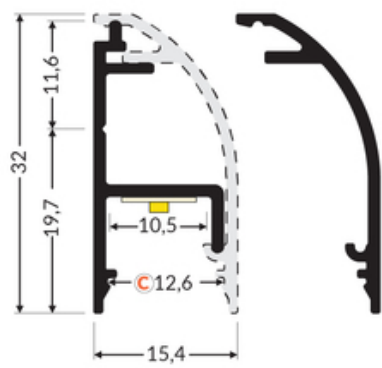

(EOL) COVER WAY10 3000 BLACK PAINTED /PLASTIC BAG

	<ul style="list-style-type: none">• strip for illuminating passageways• dedicated for wall mounting• hidden mounting and wiring• curved shape	 <p>Buy product</p>
---	--	--

Basic Informations

EAN: 5901597256984 Index: F9000702 Material: aluminium Length [mm]: 3000 Weight [kg]: 0.516 Net weight [kg]: 0.018 Country of origin: PL	Measurement unit: qty Product packaging dimensions [mm]: 3000 x 15,4 x 32 Bulk packing [qty]: 10 Master packaging type: Bulk Product with gross packaging weight [kg]: 5.16
--	---

1000 mm, 2000 mm, 3000 mm, 4050 mm

Matching elements

END CAPS

 <p>(EOL) end cap WAY10 black [20pcs] index: F9009902</p>
--
