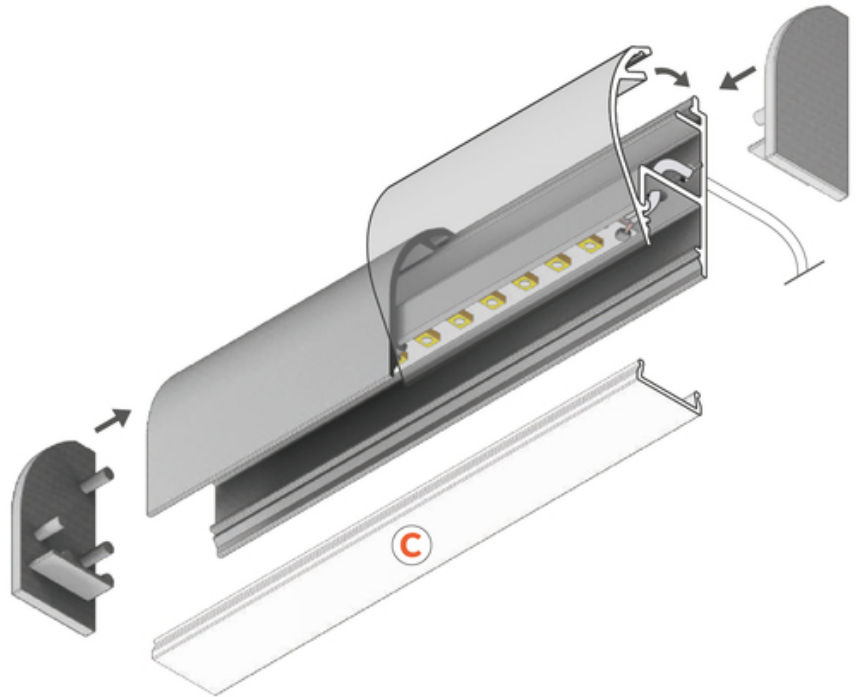

(EOL) COVER WAY10 3000 RAW ALU.

	<ul style="list-style-type: none">• strip for illuminating passageways• dedicated for wall mounting• hidden mounting and wiring• curved shape	 <p>Buy product</p>
---	--	--

Basic Informations

EAN: 5901597256953 Index: F9000700 Material: aluminium Color: raw aluminium Length [mm]: 3000 Weight [kg]: 0.468 Country of origin: PL	Measurement unit: qty Product packaging dimensions [mm]: 3000 x 15,4 x 32 Bulk packing [qty]: 40 Master packaging type: Bulk Product with gross packaging weight [kg]: 18.72
--	--

AVAILABLE COLORS

 <p>(EOL) cover WAY10 3000 anod. F9000720</p>	 <p>(EOL) cover WAY10 3000 white painted /plastic bag F9000701</p>	 <p>(EOL) cover WAY10 3000 black painted /plastic bag F9000702</p>
--	---	---

AVAILABLE VARIANTS

1000 mm, 2000 mm, 3000 mm, 4050 mm

Matching elements

END CAPS

 <p>(EOL) end cap WAY10 silver [20pcs] index: F9009940</p>
