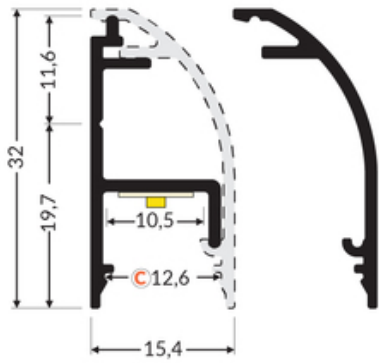

(EOL) COVER WAY10 3000 RAW ALU.

	<ul style="list-style-type: none">• strip for illuminating passageways• dedicated for wall mounting• hidden mounting and wiring• curved shape	 <p>Buy product</p>
---	--	--

Basic Informations

EAN: 5901597256953 Index: F9000700 Material: aluminium Color: raw aluminium Length [mm]: 3000 Weight [kg]: 0.468 Country of origin: PL	Measurement unit: qty Product packaging dimensions [mm]: 3000 x 15,4 x 32 Bulk packing [qty]: 40 Master packaging type: Bulk Product with gross packaging weight [kg]: 18.72
--	--

AVAILABLE VARIANTS

1000 mm, 2000 mm, 3000 mm, 4050 mm

Matching elements

END CAPS

 <p>(EOL) end cap WAY10 silver [20pcs] index: F9009940</p>
