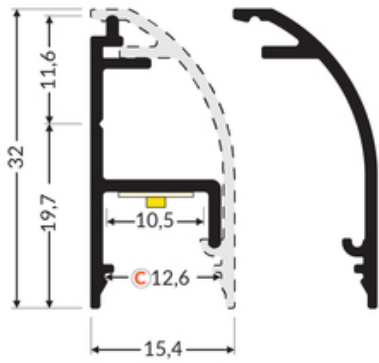

# (EOL) COVER WAY10 1000 RAW ALU.

	<ul style="list-style-type: none"><li>• strip for illuminating passageways</li><li>• dedicated for wall mounting</li><li>• hidden mounting and wiring</li><li>• curved shape</li></ul>	 <p>Buy product</p>
---	--	--

## Basic Informations

EAN: 5901597256830 Index: F9000500 Material: aluminium Color: raw aluminium Length [mm]: 1000 Weight [kg]: 0.156 Country of origin: PL	Measurement unit: qty Product packaging dimensions [mm]: 1000 x 15,4 x 32 Bulk packing [qty]: 40 Master packaging type: Bulk Product with gross packaging weight [kg]: 6.24
--	---

## AVAILABLE VARIANTS

1000 mm, 2000 mm, 3000 mm, 4050 mm

---