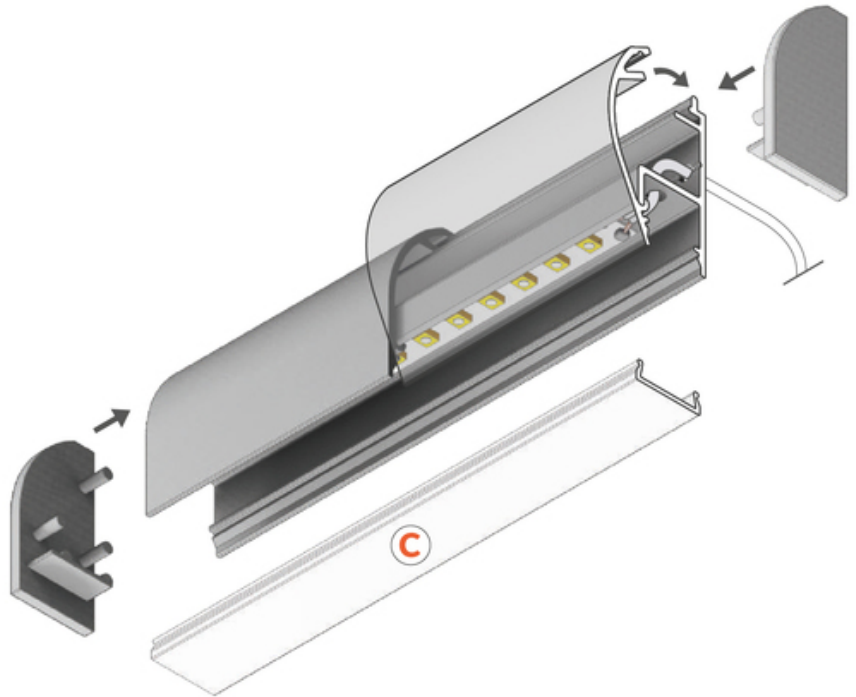

# (EOL) COVER WAY10 1000 RAW ALU.

	<ul style="list-style-type: none"><li>• strip for illuminating passageways</li><li>• dedicated for wall mounting</li><li>• hidden mounting and wiring</li><li>• curved shape</li></ul>	 <p>Buy product</p>
---	--	--

## Basic Informations

EAN: 5901597256830 Index: F9000500 Material: aluminium Color: raw aluminium Length [mm]: 1000 Weight [kg]: 0.156 Country of origin: PL	Measurement unit: qty Product packaging dimensions [mm]: 1000 x 15,4 x 32 Bulk packing [qty]: 40 Master packaging type: Bulk Product with gross packaging weight [kg]: 6.24
--	---

## AVAILABLE COLORS

 <p>(EOL) cover WAY10 1000 anod. F9000520</p>	 <p>(EOL) cover WAY10 1000 white painted /plastic bag F9000501</p>	 <p>(EOL) cover WAY10 1000 black painted /plastic bag F9000502</p>
--	---	---

## AVAILABLE VARIANTS

1000 mm, 2000 mm, 3000 mm, 4050 mm

---