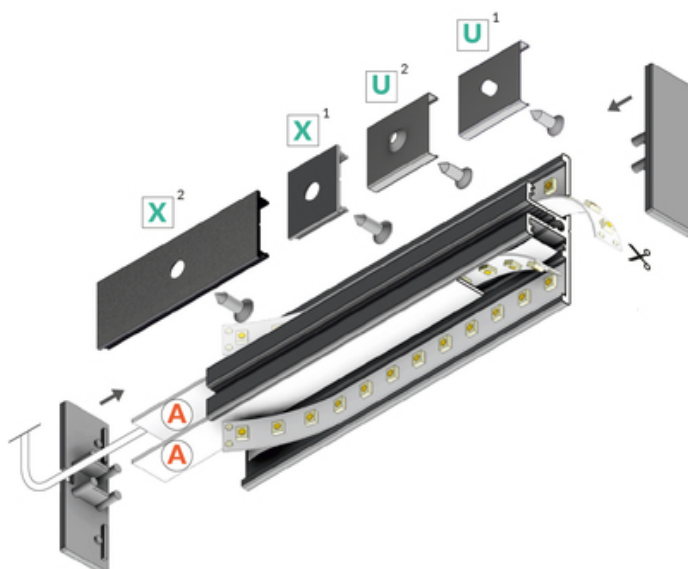

LED PROFILE BACK10 A/UX 4050 RAW ALU.

Furniture

max 10 mm

	<ul style="list-style-type: none"> decorative lighting optionally, the A diffuser can be used 	<p> EU industrial designs</p> <p> CE</p> <p> Made in Poland</p>	 <p>Buy product</p>
---	---	--	--

Basic Informations

<p>EAN: 5901597249153 Index: 90180000 Material: aluminium Color: raw aluminium Length [mm]: 4050 Weight [kg]: 1.154 Country of origin: PL</p>	<p>Measurement unit: qty Product packaging dimensions [mm]: 4050 x 13,5 x 40 Bulk packing [qty]: 20 Master packaging type: Bulk Product with gross packaging weight [kg]: 23.08</p>
---	---