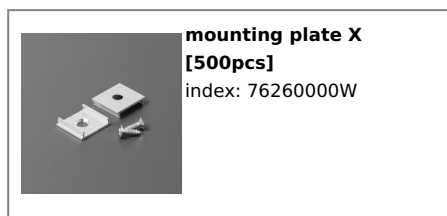

Basic Informations

<p>EAN: 5901597249153 Index: 90180000 Material: aluminium Color: raw aluminium Length [mm]: 4050 Weight [kg]: 1.154 Country of origin: PL</p>	<p>Measurement unit: qty Product packaging dimensions [mm]: 4050 x 13,5 x 40 Bulk packing [qty]: 20 Master packaging type: Bulk Product with gross packaging weight [kg]: 23.08</p>
---	---

AVAILABLE VARIANTS

1000 mm, 2000 mm, 3000 mm, 4050 mm

Matching elements

DIFFUSERS

MOUNTINGS

END CAPS

TOPMET LIGHT KŁOSOWICZ WIŚNIEWSKI sp. z o.o.

Ostrowska 354 | 61-312 Poznań | POLAND