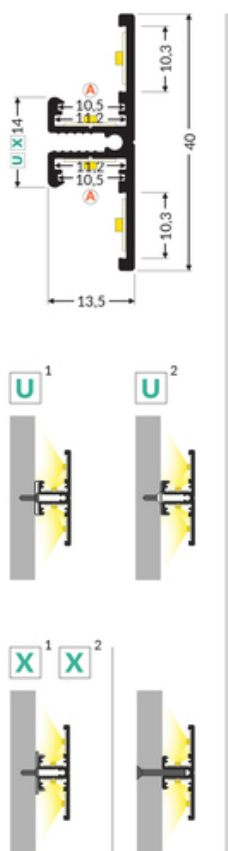

LED PROFILE BACK10 A/UX 4050 RAW ALU.

Furniture

max 10 mm

	<ul style="list-style-type: none"> decorative lighting optionally, the A diffuser can be used 	<p> EU industrial designs</p> <p> CE</p> <p> Made in Poland</p>	 <p>Buy product</p>
---	---	--	--

Basic Informations

<p>EAN: 5901597249153 Index: 90180000 Material: aluminium Color: raw aluminium Length [mm]: 4050 Weight [kg]: 1.154 Country of origin: PL</p>	<p>Measurement unit: qty Product packaging dimensions [mm]: 4050 x 13,5 x 40 Bulk packing [qty]: 20 Master packaging type: Bulk Product with gross packaging weight [kg]: 23.08</p>
---	---

AVAILABLE COLORS

 <p>LED profile BACK10 A/UX 4050 anod. 90180020</p>	 <p>LED profile BACK10 A/UX 4050 white painted RAL9003 /plastic bag 90180001</p>	 <p>LED profile BACK10 A/UX 4050 black painted RAL9005 /plastic bag 90180002</p>
--	---	---