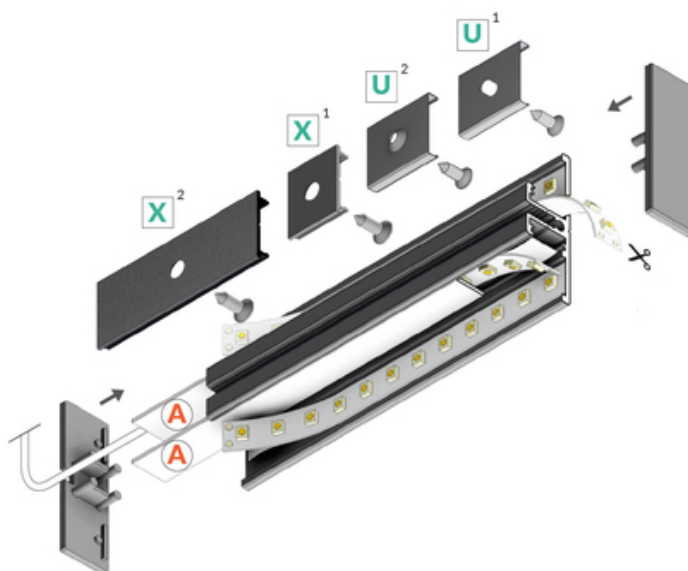

# LED PROFILE BACK10 A/UX 4050 ANOD.

Furniture

max 10 mm

	<ul style="list-style-type: none"> <li>decorative lighting</li> <li>optionally, the A diffuser can be used</li> </ul>	 EU industrial designs  CE  Made in Poland	 Buy product
---	---	---	--

## AVAILABLE VARIANTS

1000 mm, 2000 mm, 3000 mm, 4050 mm