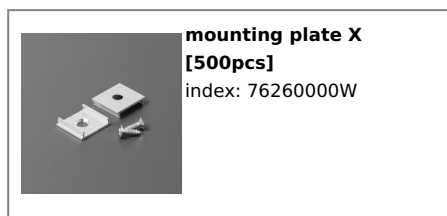

MOUNTINGS

END CAPS

TOPMET LIGHT KŁOSOWICZ WIŚNIEWSKI sp. z o.o.

Ostrowska 354 | 61-312 Poznań | POLAND

tel.: +48 61 872 75 00

info@topmet.pl

pdf card generation date: 29.06.2026