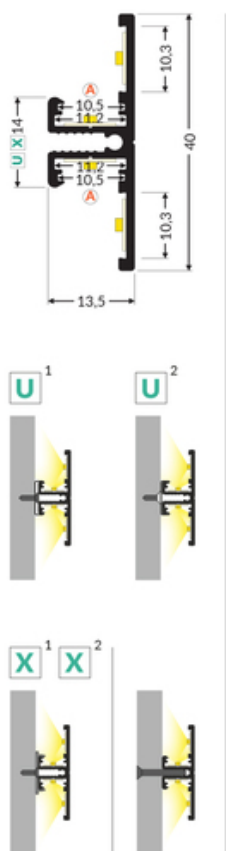

# LED PROFILE BACK10 A/UX 4050 ANOD.

Furniture

max 10 mm

	<ul style="list-style-type: none"> <li>decorative lighting</li> <li>optionally, the A diffuser can be used</li> </ul>	 EU industrial designs  CE  Made in Poland	 Buy product
---	---	---	--

## Basic Informations

<p>EAN: 5901597249160          Index: 90180020          Material: aluminium          Color: anodized          Length [mm]: 4050          Weight [kg]: 1.154          Country of origin: PL</p>	<p>Measurement unit: qty          Product packaging dimensions [mm]: 4050 x 13,5 x 40          Bulk packing [qty]: 20          Master packaging type: Bulk          Product with gross packaging weight [kg]: 23.08</p>
--	---

## AVAILABLE VARIANTS

1000 mm, 2000 mm, 3000 mm, 4050 mm