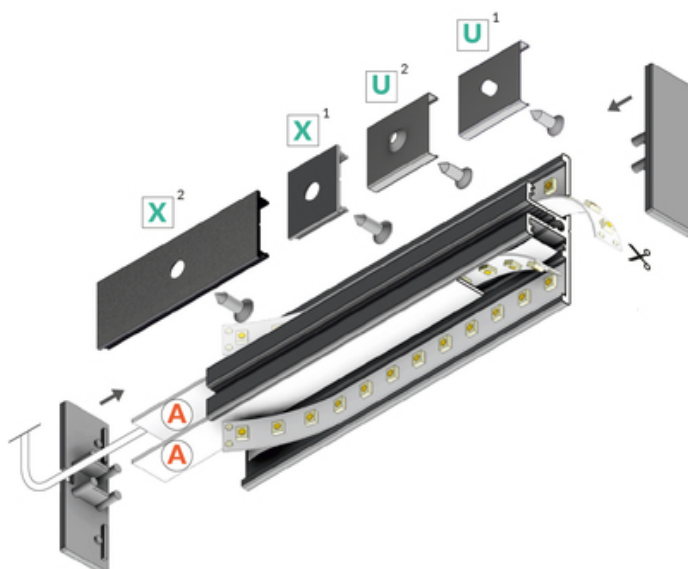

# LED PROFILE BACK10 A/UX 3000 RAW ALU.

Furniture

max 10 mm

	<ul style="list-style-type: none"> <li>decorative lighting</li> <li>optionally, the A diffuser can be used</li> </ul>	 EU industrial designs  CE  Made in Poland	 Buy product
---	---	---	--

## AVAILABLE VARIANTS

1000 mm, 2000 mm, 3000 mm, 4050 mm