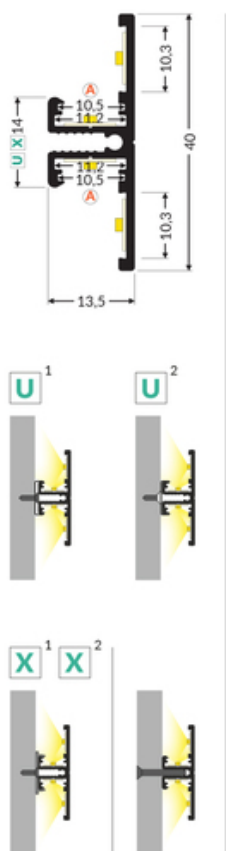

# LED PROFILE BACK10 A/UX 3000 RAW ALU.

Furniture

max 10 mm

	<ul style="list-style-type: none"> <li>decorative lighting</li> <li>optionally, the A diffuser can be used</li> </ul>	 EU industrial designs  CE  Made in Poland	 Buy product
---	---	---	--

## Basic Informations

<p>EAN: 5901597249092          Index: 90170000          Material: aluminium          Color: raw aluminium          Length [mm]: 3000          Weight [kg]: 0.855          Country of origin: PL</p>	<p>Measurement unit: qty          Product packaging dimensions [mm]: 3000 x 13,5 x 40          Bulk packing [qty]: 20          Master packaging type: Bulk          Product with gross packaging weight [kg]: 17.1</p>
---	--

## AVAILABLE VARIANTS

1000 mm, 2000 mm, 3000 mm, 4050 mm