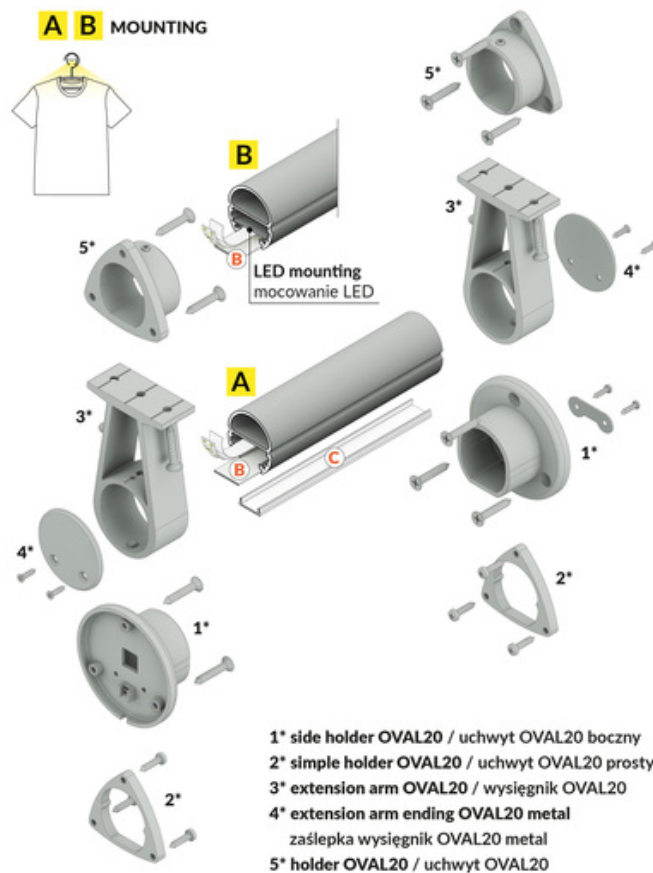

LED PROFILE OVAL20 BC 3000 ANOD.

Furniture

EU industrial designs

CE

Made in Poland

Buy product

Basic Informations

EAN: 5901597251156

Index: 92050020

Material: aluminium

Color: anodized

Lenght [mm]: 3000

Weigh [kg]: 1.26

Country of origin: PL

Measurement unit: qty

Product packaging dimensions [mm]: 3000 x 28 x 29,5

LED profile OVAL20 BC
3000 black painted /plastic
bag 92050002

AVAILABLE VARIANTS

1000 mm, 2000 mm, 3000 mm, 4050 mm

Matching elements

DIFFUSERS

MOUNTINGS

END CAPS

extension arm end cap
OVAL20 metal raw alu.
[1szt]
index: 92000300

extension arm end cap
OVAL20 metal anod.
[1szt]
index: 92000301