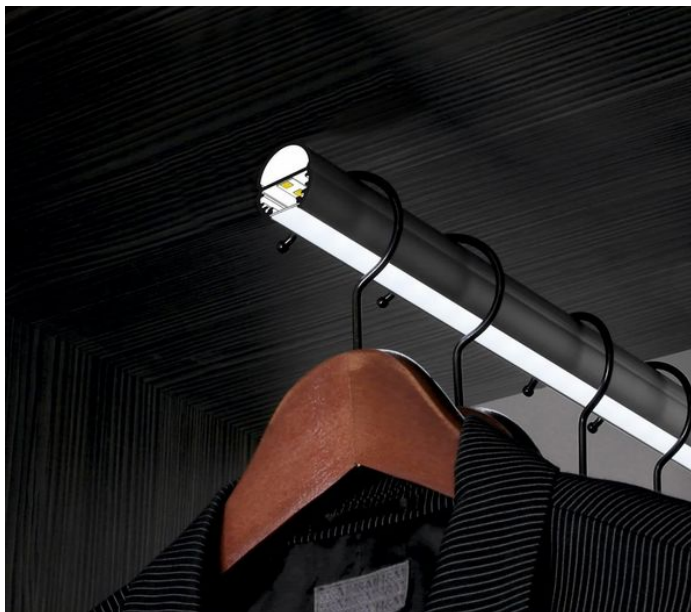

LED PROFILE OVAL20 BC 3000 ANOD.

Furniture

EU industrial designs

CE

Made in Poland

Buy product

Basic Informations

EAN: 5901597251156

LED profile OVAL20 BC
3000 black painted /plastic
bag 92050002

AVAILABLE VARIANTS

1000 mm, 2000 mm, 3000 mm, 4050 mm

Matching elements

DIFFUSERS

MOUNTINGS

END CAPS

extension arm end cap
OVAL20 metal raw alu.
[1szt]
index: 92000300

extension arm end cap
OVAL20 metal anod.
[1szt]
index: 92000301