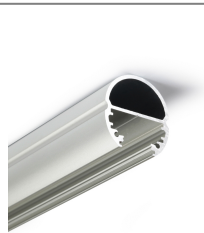

LED PROFILE OVAL20 BC 3000 ANOD.

Furniture

EU industrial designs

CE

Made in Poland

Buy product

Basic Informations

EAN: 5901597251156

Index: 92050020

Material: aluminium

Color: anodized

Lenght [mm]: 3000

Weigh [kg]: 1.26

Country of origin: PL

Measurement unit: qty

Product packaging dimensions [mm]: 3000 x 28 x 29,5

LED profile OVAL20 BC
3000 black painted /plastic
bag 92050002

AVAILABLE VARIANTS

1000 mm, 2000 mm, 3000 mm, 4050 mm

Matching elements

DIFFUSERS

MOUNTINGS

END CAPS

extension arm end cap
OVAL20 metal raw alu.
[1szt]
index: 92000300

extension arm end cap
OVAL20 metal anod.
[1szt]
index: 92000301