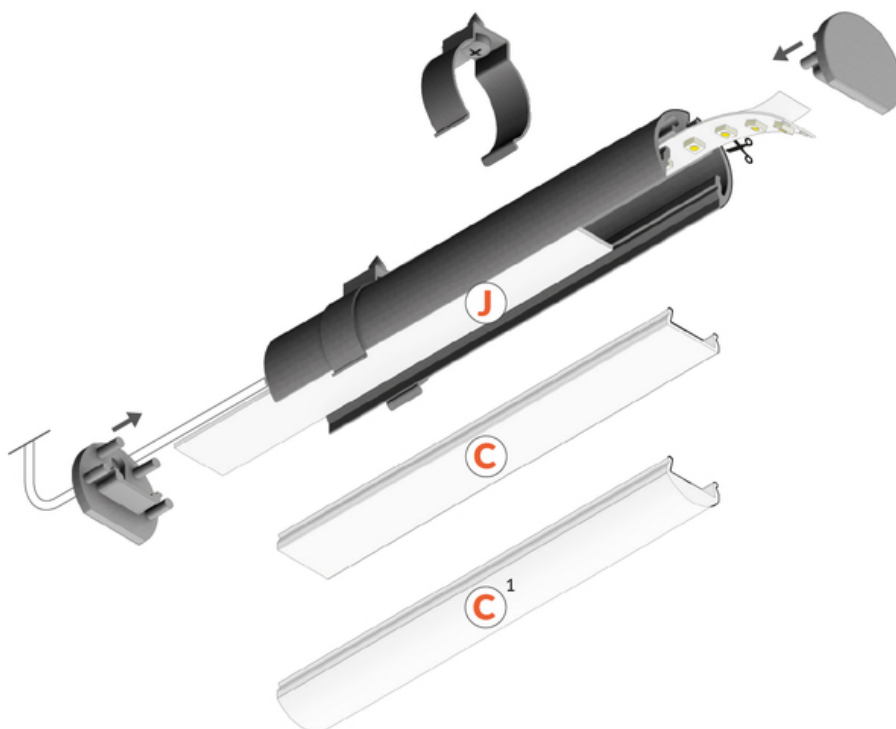

LED PROFILE PEN12 CJ 4050 BLACK PAINTED RAL9005

/PLASTIC BAG

Furniture

	<ul style="list-style-type: none"> • wall and furniture application • obrotowość umożliwia ukierunkowanie światła 	<ul style="list-style-type: none">  EU industrial designs  CE  Made in Poland 	 <p>Buy product</p>
---	---	---	--

AVAILABLE COLORS

AVAILABLE VARIANTS

1000 mm, 2000 mm, 3000 mm, 4050 mm

Matching elements

DIFFUSERS

**diffuser J slide 2000
transparent**
index: 7000216

END CAPS

**end cap PEN12 black
[20pcs]**
index: F7009902

MOUNTING PLATES

flat holder PEN12 inox
index: F7009019

**(EOL) stretcher holder
PEN12 chrome**
index: F7009103

**ring holder PEN12
chrome**
index: F7009203

matching image

**(EOL) double holder
PEN12 with soffice
ceiling 300 chrome**
index: F7009803

matching image

**(EOL) double holder
PEN12 with soffice
ceiling 200 chrome**
index: F7009703