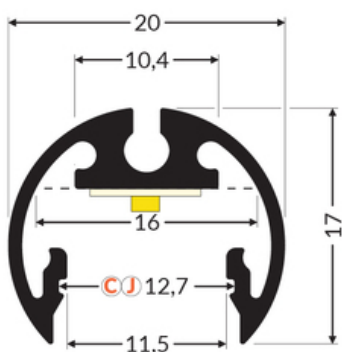

LED PROFILE PEN12 CJ 4050 BLACK PAINTED RAL9005

/PLASTIC BAG

Furniture

	<ul style="list-style-type: none"> • wall and furniture application • obrotowość umożliwia ukierunkowanie światła 	<ul style="list-style-type: none">  EU industrial designs  CE  Made in Poland 	 <p>Buy product</p>
---	---	---	--

TOPMET LIGHT KŁOSOWICZ WIŚNIEWSKI sp. z o.o.

Ostrowska 354 | 61-312 Poznań | POLAND

tel.: +48 61 872 75 00

info@topmet.pl

pdf card generation date: 30.06.2026

Basic Informations

EAN: 5901597257264 Index: F7000402 Material: aluminium Length [mm]: 4050 Weight [kg]: 1.01 Net weight [kg]: 0.024 Country of origin: PL	Measurement unit: qty Product packaging dimensions [mm]: 4050 x 20 x 17 Bulk packing [qty]: 10 Master packaging type: Bulk Product with gross packaging weight [kg]: 10.1
---	---

AVAILABLE COLORS

AVAILABLE VARIANTS

1000 mm, 2000 mm, 3000 mm, 4050 mm

Matching elements

DIFFUSERS

**diffuser J slide 2000
transparent**
index: 7000216

END CAPS

**end cap PEN12 black
[20pcs]**
index: F7009902