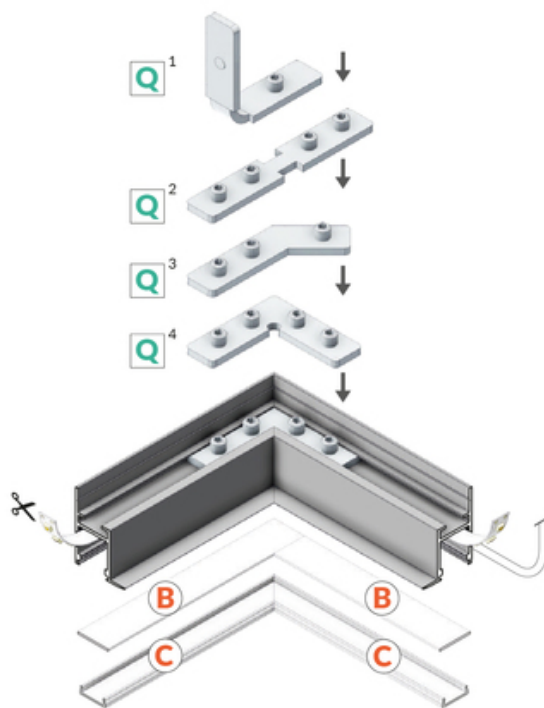

TOPMET LIGHT KŁOSOWICZ WIŚNIEWSKI sp. z o.o.

Ostrowska 354 | 61-312 Poznań | POLAND

tel.: +48 61 872 75 00

info@topmet.pl

pdf card generation date: 30.06.2026