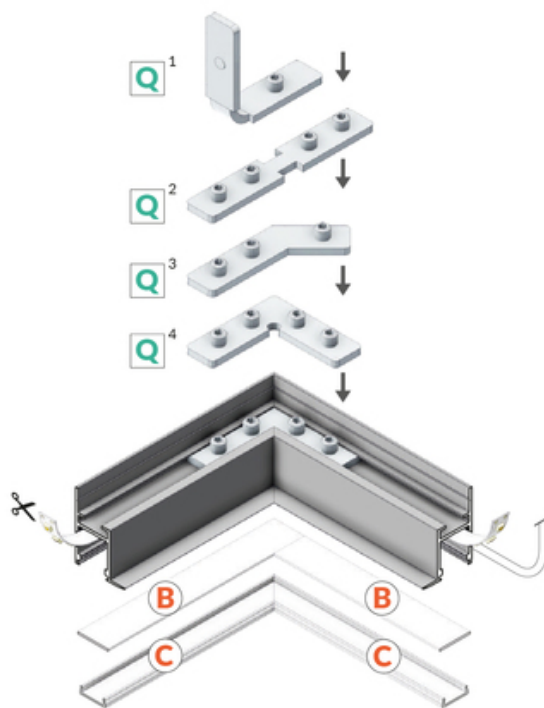

LED PROFILE FRAME14 BC/Q 3000 WHITE PAINTED RAL9003

/PLASTIC BAG

Spackle in

Architectural

max 14 mm

- dedicated for plasterboards - decorative construction finish
- continuous line of light (when using LED strip 120 P/m and opal diffuser)
- multiple arrangements through a variety of connectors

CE

EU industrial designs

Made in Poland

Buy product

Basic Informations

<p>EAN: 5901597250395 Index: C3030001 Material: aluminium Color: white painted Length [mm]: 3000 Weight [kg]: 0.989 Net weight [kg]: 0.018 Country of origin: PL</p>	<p>Measurement unit: qty Product packaging dimensions [mm]: 3000 x 24,9 x 33,4 Bulk packing [qty]: 10 Master packaging type: Bulk Product with gross packaging weight [kg]: 9.89</p>
--	--

AVAILABLE COLORS

AVAILABLE VARIANTS

1000 mm, 2000 mm, 3000 mm, 4050 mm

Matching elements

DIFFUSERS

CONNECTORS

connector Q 90deg
/plastic bag
index: C3970030

connector Q 135deg
/plastic bag
index: C3980030

connector Q 90deg bent
/plastic bag
index: C3960030

connector Q 180deg
/plastic bag
index: C3990030