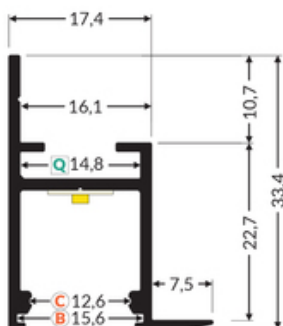

CE

EU industrial designs

Made in Poland

Buy product

Basic Informations

<p>EAN: 5901597250395 Index: C3030001 Material: aluminium Color: white painted Length [mm]: 3000 Weight [kg]: 0.989 Net weight [kg]: 0.018 Country of origin: PL</p>	<p>Measurement unit: qty Product packaging dimensions [mm]: 3000 x 24,9 x 33,4 Bulk packing [qty]: 10 Master packaging type: Bulk Product with gross packaging weight [kg]: 9.89</p>
--	--