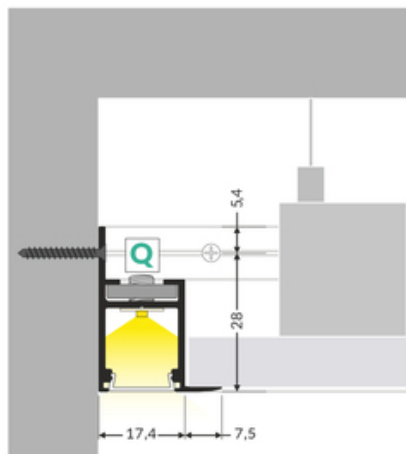

CE

EU industrial designs

Made in Poland

Buy product

Basic Informations

<p>EAN: 5901597250395 Index: C3030001 Material: aluminium Color: white painted Length [mm]: 3000 Weight [kg]: 0.989 Net weight [kg]: 0.018 Country of origin: PL</p>	<p>Measurement unit: qty Product packaging dimensions [mm]: 3000 x 24,9 x 33,4 Bulk packing [qty]: 10 Master packaging type: Bulk Product with gross packaging weight [kg]: 9.89</p>
--	--

AVAILABLE COLORS

AVAILABLE VARIANTS

1000 mm, 2000 mm, 3000 mm, 4050 mm

Matching elements

DIFFUSERS

CONNECTORS

connector Q 90deg
/plastic bag
index: C3970030

connector Q 135deg
/plastic bag
index: C3980030