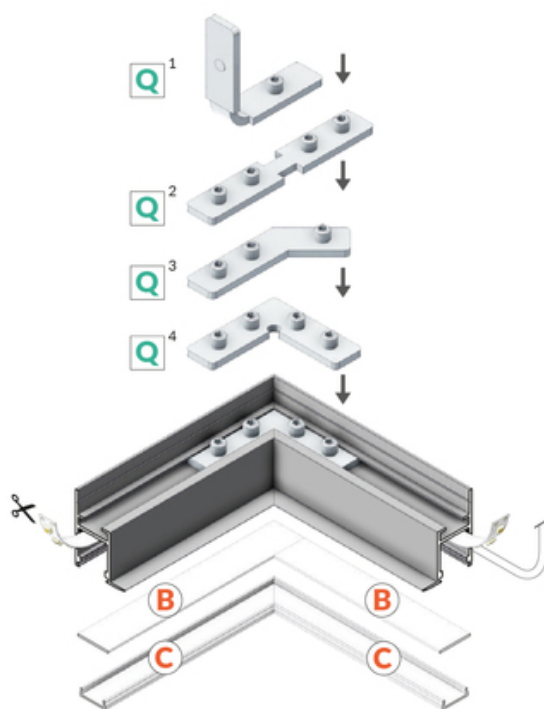

TOPMET LIGHT KŁOSOWICZ WIŚNIEWSKI sp. z o.o.

Ostrowska 354 | 61-312 Poznań | POLAND

tel.: +48 61 872 75 00

info@topmet.pl

pdf card generation date: 30.06.2026