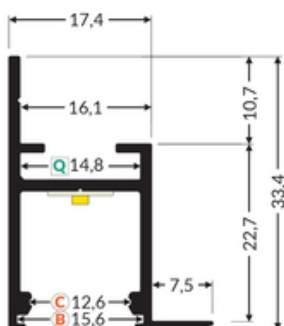

TOPMET LIGHT KŁOSOWICZ WIŚNIEWSKI sp. z o.o.

Ostrowska 354 | 61-312 Poznań | POLAND

tel.: +48 61 872 75 00

info@topmet.pl

pdf card generation date: 30.06.2026