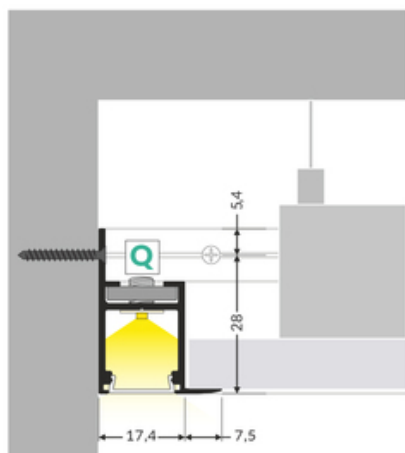

TOPMET LIGHT KŁOSOWICZ WIŚNIEWSKI sp. z o.o.

Ostrowska 354 | 61-312 Poznań | POLAND

tel.: +48 61 872 75 00

info@topmet.pl

pdf card generation date: 30.06.2026