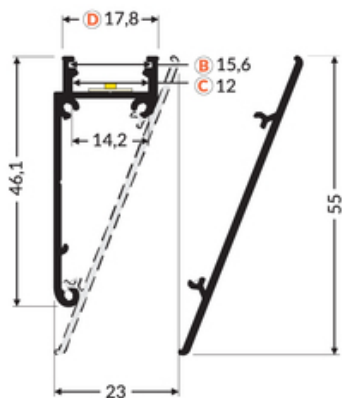

COVER WALLE12 4050 WHITE PAINTED RAL9003 /PLASTIC BAG

- mounted directly to a wall or ceiling
- 7 types of matching diffusers
- possibility of outdoor using (with D diffuser and waterproof LED strip)

Buy product

TOPMET LIGHT KŁOSOWICZ WIŚNIEWSKI sp. z o.o.

Ostrowska 354 | 61-312 Poznań | POLAND

tel.: +48 61 872 75 00

info@topmet.pl

pdf card generation date: 30.06.2026

Basic Informations

<p>EAN: 5901597247272 Index: B8120001 Material: aluminium Color: white painted Length [mm]: 4050 Weight [kg]: 0.96 Net weight [kg]: 0.02399999999999999 Country of origin: PL</p>	<p>Measurement unit: qty Product packaging dimensions [mm]: 4050 x 4,8 x 59,1 Bulk packing [qty]: 10 Master packaging type: Bulk Product with gross packaging weight [kg]: 9.6</p>
---	--

AVAILABLE COLORS

AVAILABLE VARIANTS

1000 mm, 2000 mm, 3000 mm, 4050 mm

Matching elements
