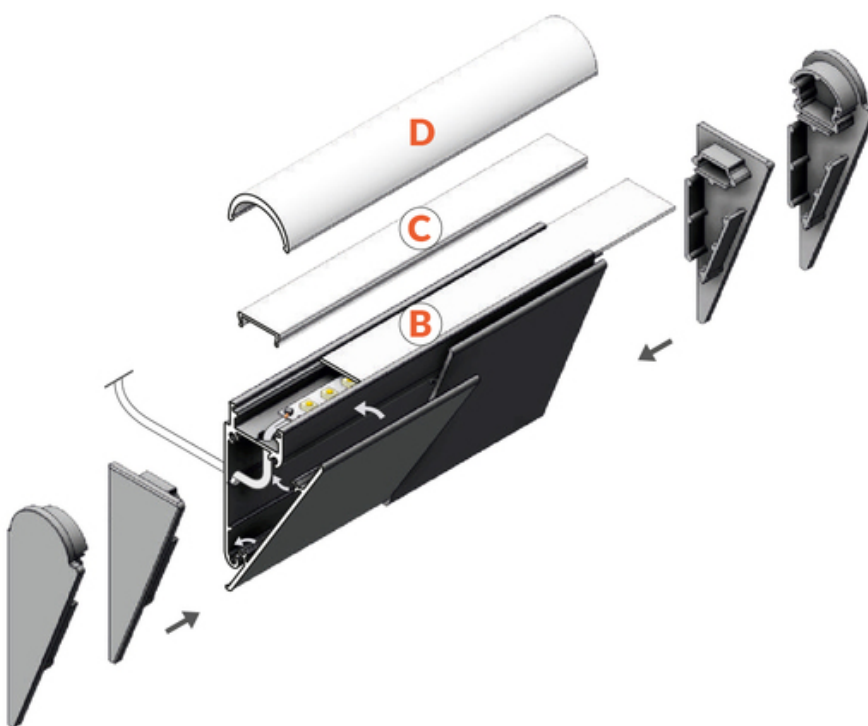

COVER WALLE12 4050 WHITE PAINTED RAL9003 /PLASTIC BAG

- mounted directly to a wall or ceiling
- 7 types of matching diffusers
- possibility of outdoor using (with D diffuser and waterproof LED strip)

Buy product

TOPMET LIGHT KŁOSOWICZ WIŚNIEWSKI sp. z o.o.

Ostrowska 354 | 61-312 Poznań | POLAND

tel.: +48 61 872 75 00

info@topmet.pl

pdf card generation date: 30.06.2026

Basic Informations

<p>EAN: 5901597247272 Index: B8120001 Material: aluminium Color: white painted Length [mm]: 4050 Weight [kg]: 0.96 Net weight [kg]: 0.02399999999999999 Country of origin: PL</p>	<p>Measurement unit: qty Product packaging dimensions [mm]: 4050 x 4,8 x 59,1 Bulk packing [qty]: 10 Master packaging type: Bulk Product with gross packaging weight [kg]: 9.6</p>
---	--

AVAILABLE COLORS

AVAILABLE VARIANTS

1000 mm, 2000 mm, 3000 mm, 4050 mm

Matching elements
