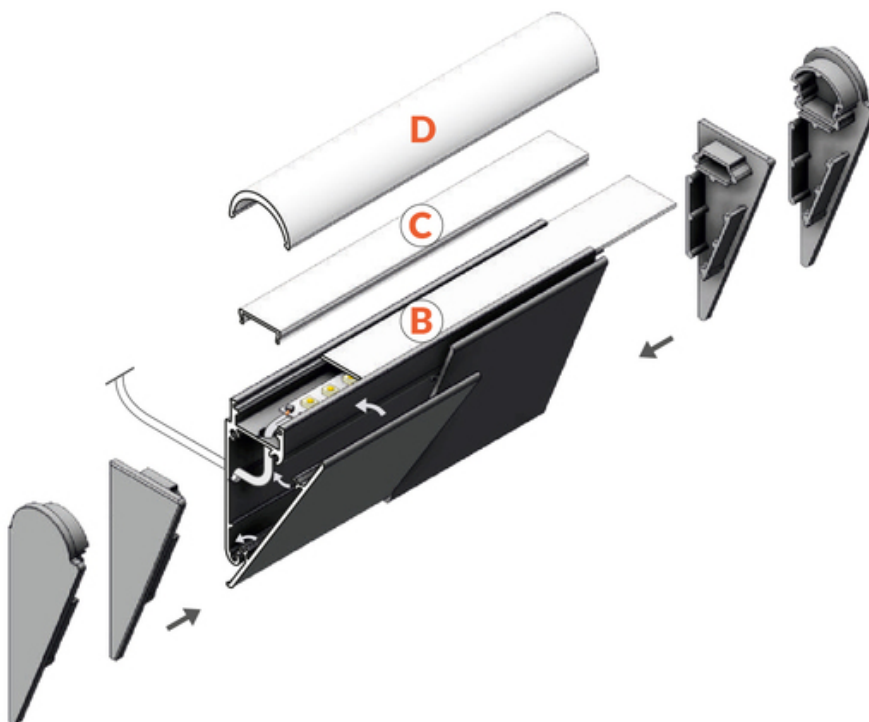

# COVER WALLE12 4050 RAW ALU.

- mounted directly to a wall or ceiling
- 7 types of matching diffusers
- possibility of outdoor using (with D diffuser and waterproof LED strip)

Buy product

**TOPMET LIGHT KŁOSOWICZ WIŚNIEWSKI sp. z o.o.**

## Basic Informations

EAN: 5901597247234 Index: B8120000 Material: aluminium Color: raw aluminium Length [mm]: 4050 Weight [kg]: 0.875 Country of origin: PL	Measurement unit: qty Product packaging dimensions [mm]: 4050 x 4,8 x 59,1 Bulk packing [qty]: 40 Master packaging type: Bulk Product with gross packaging weight [kg]: 35
--	--

## AVAILABLE VARIANTS

1000 mm, 2000 mm, 3000 mm, 4050 mm

---