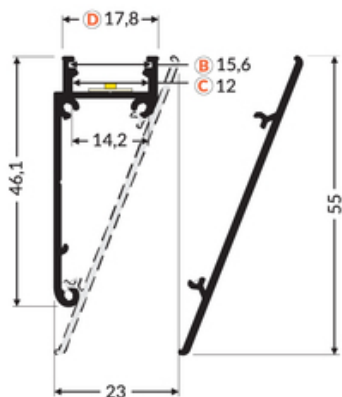

# COVER WALLE12 4050 RAW ALU.

- mounted directly to a wall or ceiling
- 7 types of matching diffusers
- possibility of outdoor using (with D diffuser and waterproof LED strip)

Buy product

**TOPMET LIGHT KŁOSOWICZ WIŚNIEWSKI sp. z o.o.**

## Basic Informations

EAN: 5901597247234 Index: B8120000 Material: aluminium Color: raw aluminium Length [mm]: 4050 Weight [kg]: 0.875 Country of origin: PL	Measurement unit: qty Product packaging dimensions [mm]: 4050 x 4,8 x 59,1 Bulk packing [qty]: 40 Master packaging type: Bulk Product with gross packaging weight [kg]: 35
--	--

## AVAILABLE VARIANTS

1000 mm, 2000 mm, 3000 mm, 4050 mm

---