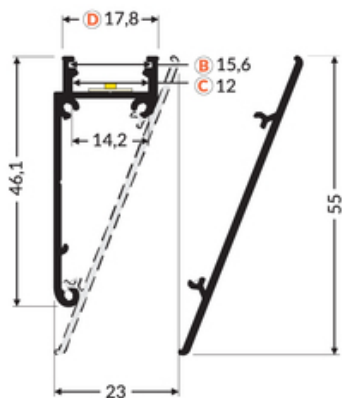

Basic Informations

EAN: 5901597247227 Index: B8110001 Material: aluminium Color: white painted Length [mm]: 3000 Weight [kg]: 0.711 Net weight [kg]: 0.018 Country of origin: PL	Measurement unit: qty Product packaging dimensions [mm]: 3000 x 4,8 x 59,1 Bulk packing [qty]: 10 Master packaging type: Bulk Product with gross packaging weight [kg]: 7.11
--	--

AVAILABLE COLORS

AVAILABLE VARIANTS

1000 mm, 2000 mm, 3000 mm, 4050 mm

Matching elements
