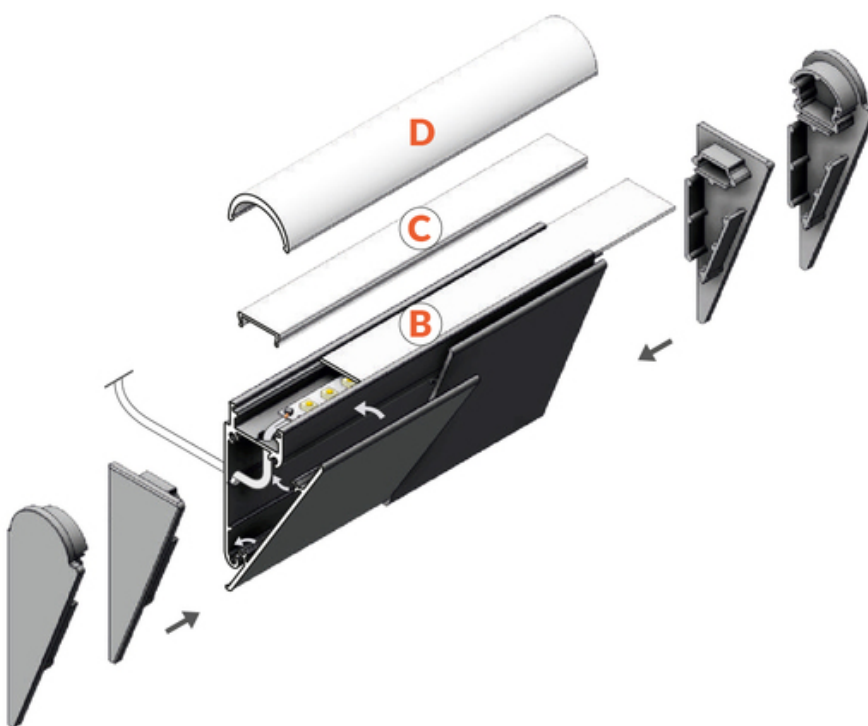

COVER WALLE12 3000 WHITE PAINTED RAL9003 /PLASTIC BAG

- mounted directly to a wall or ceiling
- 7 types of matching diffusers
- possibility of outdoor using (with D diffuser and waterproof LED strip)

Buy product

Basic Informations

EAN: 5901597247227 Index: B8110001 Material: aluminium Color: white painted Length [mm]: 3000 Weight [kg]: 0.711 Net weight [kg]: 0.018 Country of origin: PL	Measurement unit: qty Product packaging dimensions [mm]: 3000 x 4,8 x 59,1 Bulk packing [qty]: 10 Master packaging type: Bulk Product with gross packaging weight [kg]: 7.11
--	--

AVAILABLE COLORS

AVAILABLE VARIANTS

1000 mm, 2000 mm, 3000 mm, 4050 mm

Matching elements
