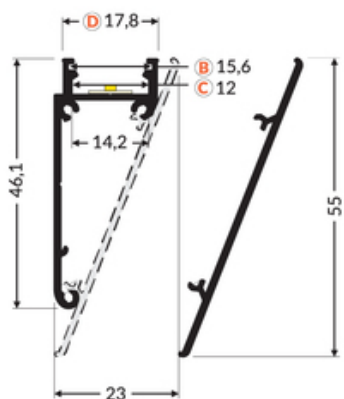

COVER WALLE12 3000 RAW ALU.

- mounted directly to a wall or ceiling
- 7 types of matching diffusers
- possibility of outdoor using (with D diffuser and waterproof LED strip)

Buy product

TOPMET LIGHT KŁOSOWICZ WIŚNIEWSKI sp. z o.o.

Ostrowska 354 | 61-312 Poznań | POLAND

tel.: +48 61 872 75 00

info@topmet.pl

pdf card generation date: 29.06.2026

Basic Informations

EAN: 5901597247180 Index: B8110000 Material: aluminium Color: raw aluminium Length [mm]: 3000 Weight [kg]: 0.648 Country of origin: PL	Measurement unit: qty Product packaging dimensions [mm]: 3000 x 4,8 x 59,1 Bulk packing [qty]: 40 Master packaging type: Bulk Product with gross packaging weight [kg]: 25.92
--	---

AVAILABLE COLORS

AVAILABLE VARIANTS

1000 mm, 2000 mm, 3000 mm, 4050 mm

Matching elements
