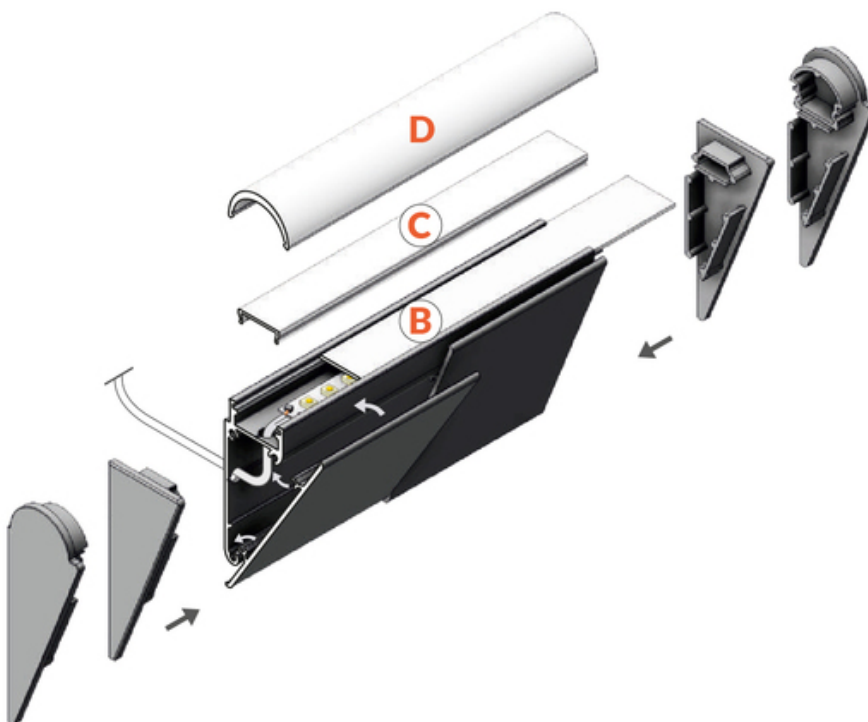

COVER WALLE12 3000 RAW ALU.

- mounted directly to a wall or ceiling
- 7 types of matching diffusers
- possibility of outdoor using (with D diffuser and waterproof LED strip)

Buy product

TOPMET LIGHT KŁOSOWICZ WIŚNIEWSKI sp. z o.o.

Ostrowska 354 | 61-312 Poznań | POLAND

tel.: +48 61 872 75 00

info@topmet.pl

pdf card generation date: 29.06.2026

Basic Informations

EAN: 5901597247180 Index: B8110000 Material: aluminium Color: raw aluminium Length [mm]: 3000 Weight [kg]: 0.648 Country of origin: PL	Measurement unit: qty Product packaging dimensions [mm]: 3000 x 4,8 x 59,1 Bulk packing [qty]: 40 Master packaging type: Bulk Product with gross packaging weight [kg]: 25.92
--	---

AVAILABLE COLORS

AVAILABLE VARIANTS

1000 mm, 2000 mm, 3000 mm, 4050 mm

Matching elements
