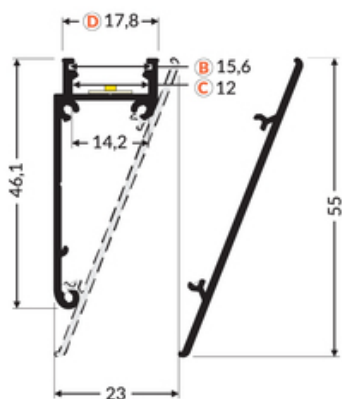

COVER WALLE12 3000 ANOD.

- mounted directly to a wall or ceiling
- 7 types of matching diffusers
- possibility of outdoor using (with D diffuser and waterproof LED strip)

Buy product

TOPMET LIGHT KŁOSOWICZ WIŚNIEWSKI sp. z o.o.

Ostrowska 354 | 61-312 Poznań | POLAND

tel.: +48 61 872 75 00

info@topmet.pl

pdf card generation date: 30.06.2026

Basic Informations

EAN: 5901597247203 Index: B8110020 Material: aluminium Color: anodized Length [mm]: 3000 Weight [kg]: 0.648 Country of origin: PL	Measurement unit: qty Product packaging dimensions [mm]: 3000 x 4,8 x 59,1 Bulk packing [qty]: 40 Master packaging type: Bulk Product with gross packaging weight [kg]: 25.92
---	---

AVAILABLE COLORS

AVAILABLE VARIANTS

1000 mm, 2000 mm, 3000 mm, 4050 mm

Matching elements
