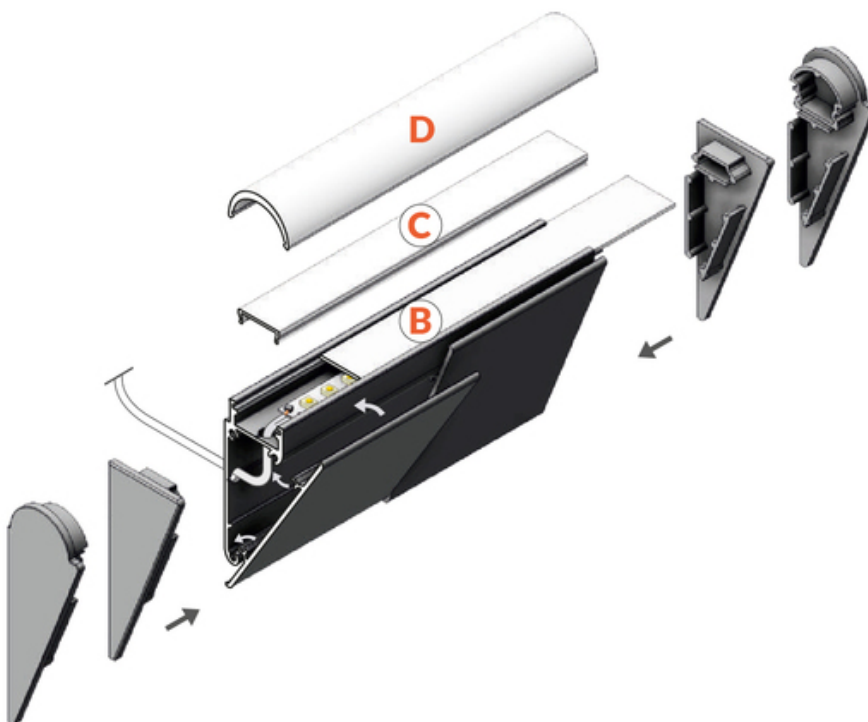

COVER WALLE12 3000 ANOD.

- mounted directly to a wall or ceiling
- 7 types of matching diffusers
- possibility of outdoor using (with D diffuser and waterproof LED strip)

Buy product

TOPMET LIGHT KŁOSOWICZ WIŚNIEWSKI sp. z o.o.

Ostrowska 354 | 61-312 Poznań | POLAND

tel.: +48 61 872 75 00

info@topmet.pl

pdf card generation date: 30.06.2026

Basic Informations

EAN: 5901597247203 Index: B8110020 Material: aluminium Color: anodized Length [mm]: 3000 Weight [kg]: 0.648 Country of origin: PL	Measurement unit: qty Product packaging dimensions [mm]: 3000 x 4,8 x 59,1 Bulk packing [qty]: 40 Master packaging type: Bulk Product with gross packaging weight [kg]: 25.92
---	---

AVAILABLE COLORS

AVAILABLE VARIANTS

1000 mm, 2000 mm, 3000 mm, 4050 mm

Matching elements
