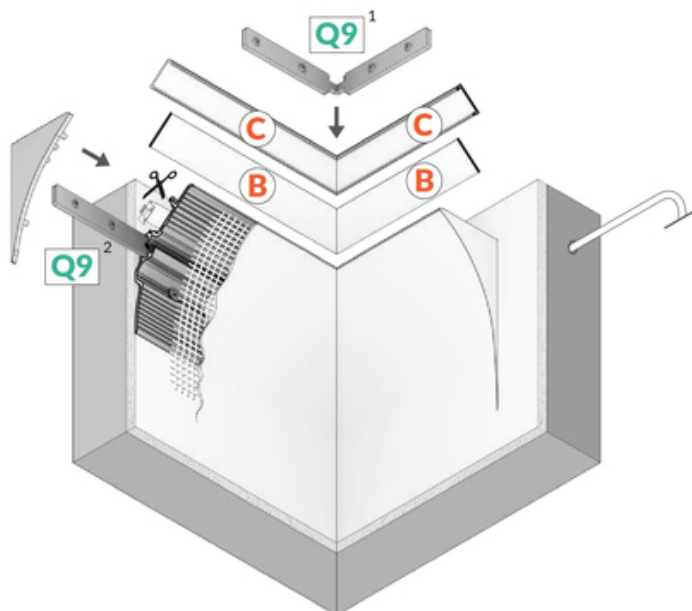

LED PROFILE SMOOTH12 BC/Q9 4050 RAW ALU.

Spackle in

Architectural

	<ul style="list-style-type: none">• installation to the wall without a drywall system• invisible profile, atmospheric light• accentuating of the room outline	<p> CE</p> <p> EU industrial designs</p> <p> Made in Poland</p>	 <p>Buy product</p>
---	---	--	--