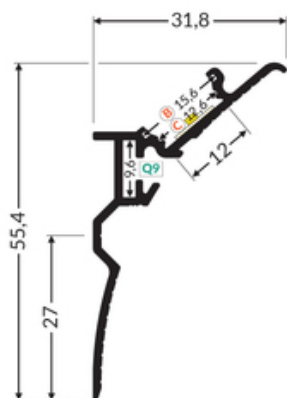

LED PROFILE SMOOTH12 BC/Q9 4050 RAW ALU.

Spackle in

Architectural

	<ul style="list-style-type: none">• installation to the wall without a drywall system• invisible profile, atmospheric light• accentuating of the room outline	<p> CE</p> <p> EU industrial designs</p> <p> Made in Poland</p>	 <p>Buy product</p>
---	---	--	--

TOPMET LIGHT KŁOSOWICZ WIŚNIEWSKI sp. z o.o.

Ostrowska 354 | 61-312 Poznań | POLAND

tel.: +48 61 872 75 00

info@topmet.pl

pdf card generation date: 30.06.2026

Basic Informations

EAN: 5901597284697
 Index: H9000400
 Material: aluminium
 Color: raw aluminium
 Length [mm]: 4050
 Weight [kg]: 1.385
 Country of origin: PL

Measurement unit: qty
 Product packaging dimensions [mm]: 4050 x 31,8 x 55,4
 Bulk packing [qty]: 20
 Master packaging type: Bulk
 Product with gross packaging weight [kg]: 27.7

AVAILABLE VARIANTS

1000 mm, 3000 mm, 4050 mm, 2000 mm