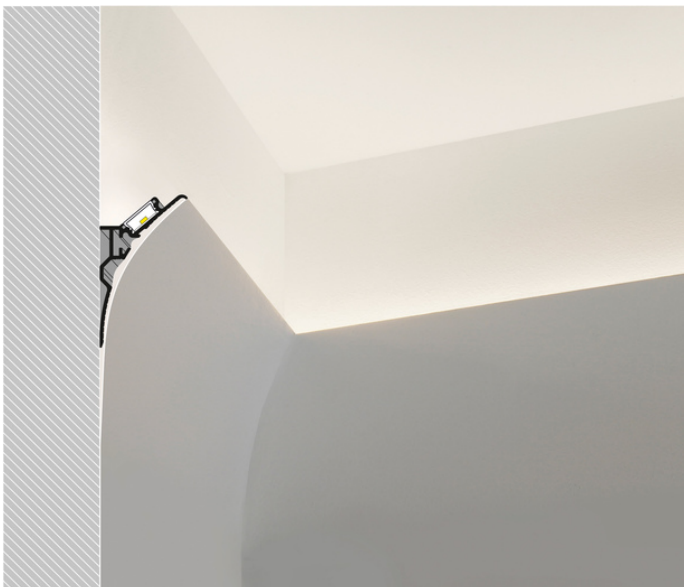

Basic Informations

EAN: 5901597284697
Index: H9000400
Material: aluminium
Color: raw aluminium
Length [mm]: 4050
Weight [kg]: 1.385
Country of origin: PL

Measurement unit: qty
Product packaging dimensions [mm]: 4050 x 31,8 x 55,4
Bulk packing [qty]: 20
Master packaging type: Bulk
Product with gross packaging weight [kg]: 27.7

AVAILABLE VARIANTS

1000 mm, 3000 mm, 4050 mm, 2000 mm

Matching elements

DIFFUSERS