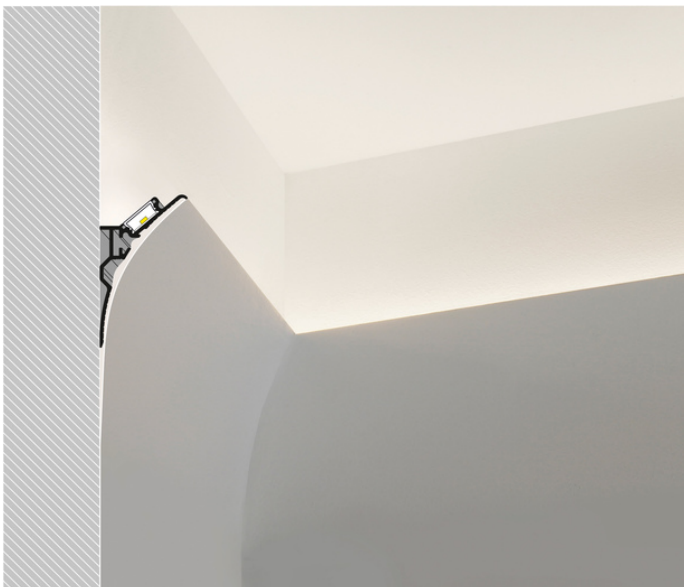

LED PROFILE SMOOTH12 BC/Q9 3000 RAW ALU.

Architectural

Spackle in

	<ul style="list-style-type: none">• installation to the wall without a drywall system• invisible profile, atmospheric light• accentuating of the room outline	 <p>EU industrial designs</p>  <p>CE</p>  <p>Made in Poland</p>	 <p>Buy product</p>
---	---	--	--

AVAILABLE VARIANTS

1000 mm, 3000 mm, 4050 mm, 2000 mm

Matching elements

DIFFUSERS

END CAPS

CONNECTORS