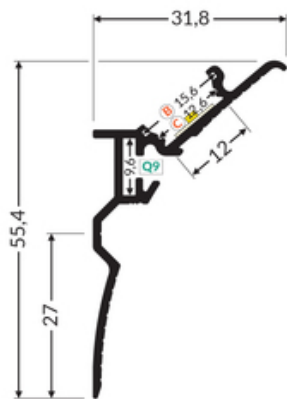

LED PROFILE SMOOTH12 BC/Q9 3000 RAW ALU.

Architectural

Spackle in

	<ul style="list-style-type: none">• installation to the wall without a drywall system• invisible profile, atmospheric light• accentuating of the room outline	 <p>EU industrial designs</p>  <p>CE</p>  <p>Made in Poland</p>	 <p>Buy product</p>
---	---	--	--

Basic Informations

EAN: 5901597284673
 Index: H9000300
 Material: aluminium
 Color: raw aluminium
 Length [mm]: 3000
 Weight [kg]: 1.026
 Country of origin: PL

Measurement unit: qty
 Product packaging dimensions [mm]: 3000 x 31,8 x 55,4
 Bulk packing [qty]: 20
 Master packaging type: Bulk
 Product with gross packaging weight [kg]: 20.52

AVAILABLE VARIANTS

1000 mm, 3000 mm, 4050 mm, 2000 mm

Matching elements

DIFFUSERS

END CAPS

CONNECTORS