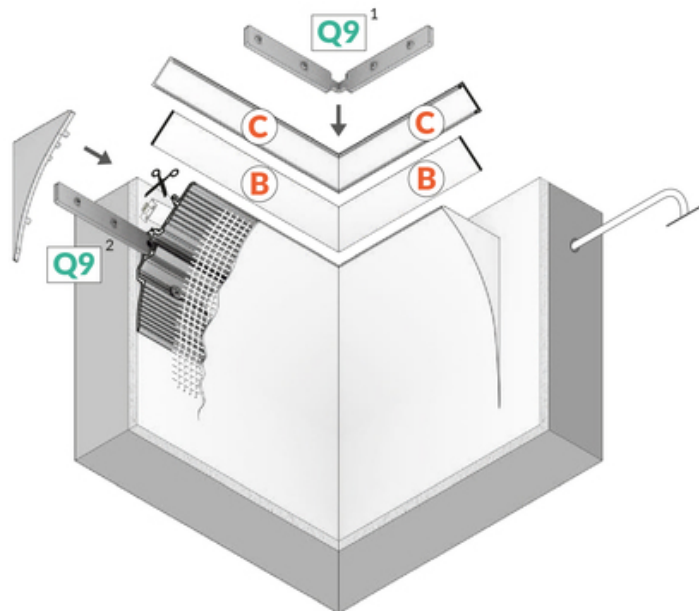

LED PROFILE SMOOTH12 BC/Q9 3000 RAW ALU.

Architectural

Spackle in

	<ul style="list-style-type: none">• installation to the wall without a drywall system• invisible profile, atmospheric light• accentuating of the room outline	 <p>EU industrial designs</p>  <p>CE</p>  <p>Made in Poland</p>	 <p>Buy product</p>
---	---	--	--

Basic Informations

EAN: 5901597284673
 Index: H9000300
 Material: aluminium
 Color: raw aluminium
 Length [mm]: 3000
 Weight [kg]: 1.026
 Country of origin: PL

Measurement unit: qty
 Product packaging dimensions [mm]: 3000 x 31,8 x 55,4
 Bulk packing [qty]: 20
 Master packaging type: Bulk
 Product with gross packaging weight [kg]: 20.52

AVAILABLE VARIANTS

1000 mm, 3000 mm, 4050 mm, 2000 mm

Matching elements

DIFFUSERS

END CAPS

CONNECTORS