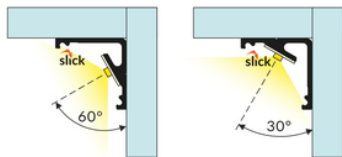

LED PROFILE CABI12 D1E 4050 WHITE PAINTED RAL9003

/PLASTIC BAG

Corner

Furniture

- two lighting angles: 30°/60°
- small sizes, no holders and a channel for hiding cables
- minimum interference in glass showcase's look
- Slick socket

EU industrial designs

CE

Made in Poland

Buy product

Basic Informations

EAN: 5901597256106 Index: C9040001 Material: aluminium Color: white painted Length [mm]: 4050 Weight [kg]: 0.59 Net weight [kg]: 0.024 Country of origin: PL	Measurement unit: qty Product packaging dimensions [mm]: 4050 x 16,5 x 16,5 Bulk packing [qty]: 10 Master packaging type: Bulk Product with gross packaging weight [kg]: 5.9
---	--