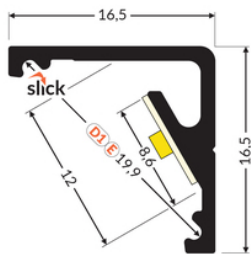

LED PROFILE CABI12 D1E 4050 WHITE PAINTED RAL9003

/PLASTIC BAG

Corner

Furniture

- two lighting angles: 30°/60°
- small sizes, no holders and a channel for hiding cables
- minimum interference in glass showcase's look
- Slick socket

EU industrial designs

CE

Made in Poland

Buy product

Basic Informations

EAN: 5901597256106 Index: C9040001 Material: aluminium Color: white painted Length [mm]: 4050 Weight [kg]: 0.59 Net weight [kg]: 0.024 Country of origin: PL	Measurement unit: qty Product packaging dimensions [mm]: 4050 x 16,5 x 16,5 Bulk packing [qty]: 10 Master packaging type: Bulk Product with gross packaging weight [kg]: 5.9
---	--

AVAILABLE COLORS

AVAILABLE VARIANTS

1000 mm, 2000 mm, 3000 mm, 4050 mm

Matching elements

DIFFUSERS

END CAPS

end cap CABI12 white
[20pcs]
index: C9980001

end cap CABI12 D1 white
[20pcs]
index: C9989901