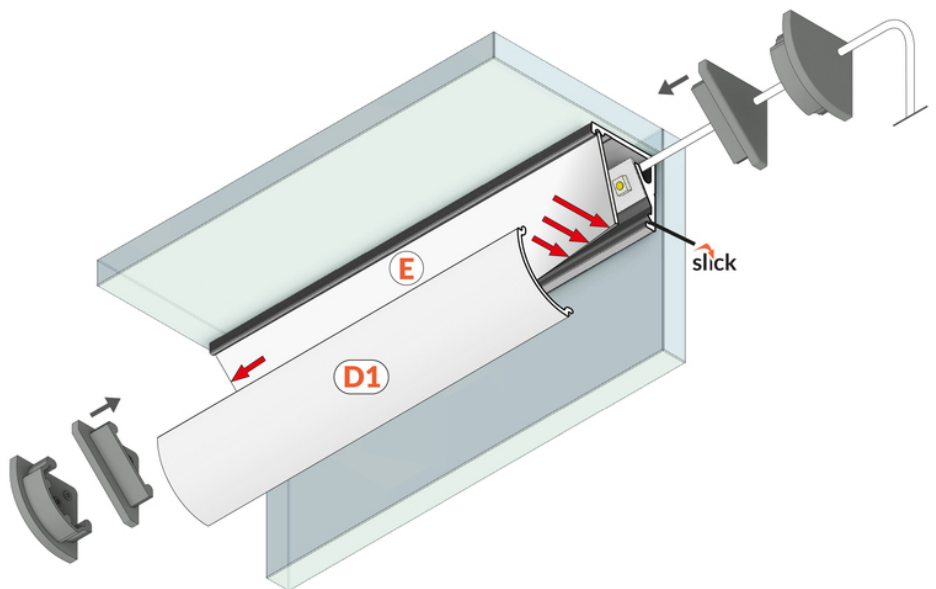

LED PROFILE CABI12 D1E 4050 WHITE PAINTED RAL9003

/PLASTIC BAG

Corner

Furniture

- two lighting angles: 30°/60°
- small sizes, no holders and a channel for hiding cables
- minimum interference in glass showcase's look
- Slick socket

EU industrial designs

CE

Made in Poland

Buy product

Basic Informations

EAN: 5901597256106 Index: C9040001 Material: aluminium Color: white painted Length [mm]: 4050 Weight [kg]: 0.59 Net weight [kg]: 0.024 Country of origin: PL	Measurement unit: qty Product packaging dimensions [mm]: 4050 x 16,5 x 16,5 Bulk packing [qty]: 10 Master packaging type: Bulk Product with gross packaging weight [kg]: 5.9
---	--

AVAILABLE COLORS

AVAILABLE VARIANTS

1000 mm, 2000 mm, 3000 mm, 4050 mm

Matching elements

DIFFUSERS

END CAPS

end cap CABI12 white
[20pcs]
index: C9980001

end cap CABI12 D1 white
[20pcs]
index: C9989901