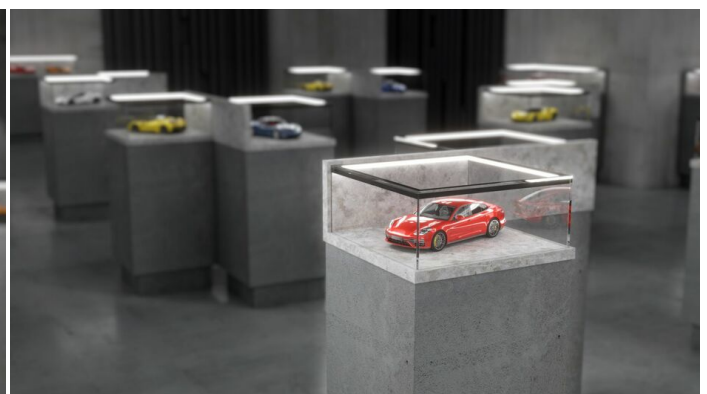

LED PROFILE CABI12 D1E 4050 WHITE PAINTED RAL9003

/PLASTIC BAG

Corner

Furniture

- two lighting angles: 30°/60°
- small sizes, no holders and a channel for hiding cables
- minimum interference in glass showcase's look
- Slick socket

EU industrial designs

CE

Made in Poland

Buy product