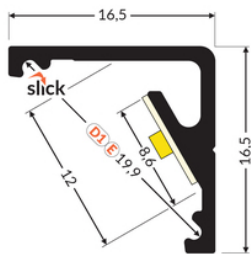

LED PROFILE CABI12 D1E 3000 WHITE PAINTED RAL9003

/PLASTIC BAG

Furniture

Corner

- two lighting angles: 30°/60°
- small sizes, no holders and a channel for hiding cables
- minimum interference in glass showcase's look
- Slick socket

EU industrial designs

CE

Made in Poland

Buy product

Basic Informations

<p>EAN: 5901597256076 Index: C9030001 Material: aluminium Color: white painted Length [mm]: 3000 Weight [kg]: 0.437 Net weight [kg]: 0.018 Country of origin: PL</p>	<p>Measurement unit: qty Product packaging dimensions [mm]: 3000 x 16,5 x 16,5 Bulk packing [qty]: 10 Master packaging type: Bulk Product with gross packaging weight [kg]: 4.37</p>
--	--