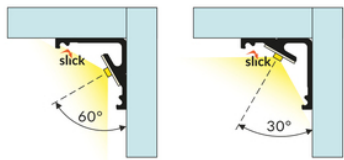

LED PROFILE CABI12 D1E 3000 WHITE PAINTED RAL9003

/PLASTIC BAG

Furniture

Corner

- two lighting angles: 30°/60°
- small sizes, no holders and a channel for hiding cables
- minimum interference in glass showcase's look
- Slick socket

EU industrial designs

CE

Made in Poland

Buy product

Basic Informations

<p>EAN: 5901597256076 Index: C9030001 Material: aluminium Color: white painted Length [mm]: 3000 Weight [kg]: 0.437 Net weight [kg]: 0.018 Country of origin: PL</p>	<p>Measurement unit: qty Product packaging dimensions [mm]: 3000 x 16,5 x 16,5 Bulk packing [qty]: 10 Master packaging type: Bulk Product with gross packaging weight [kg]: 4.37</p>
--	--