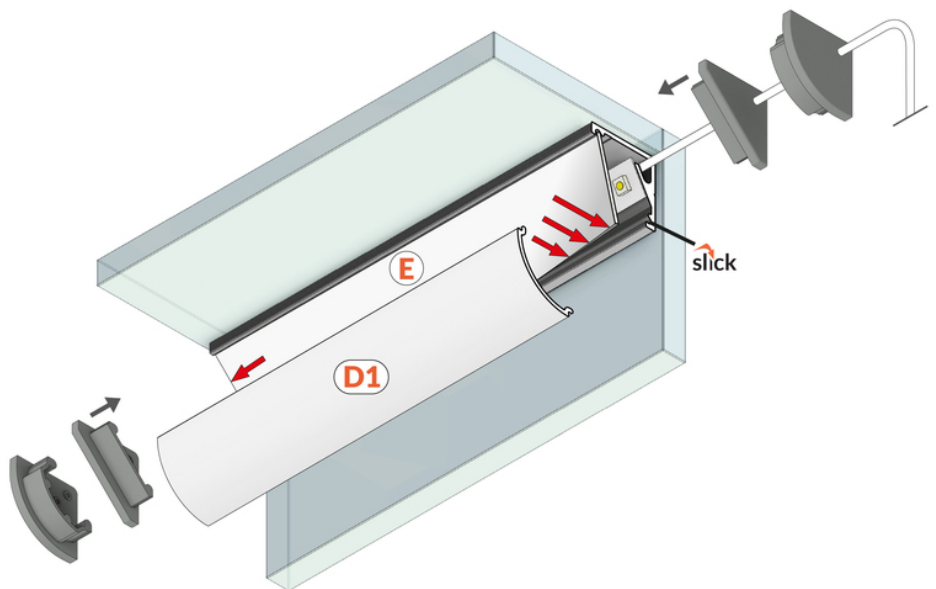

LED PROFILE CABI12 D1E 3000 WHITE PAINTED RAL9003

/PLASTIC BAG

Furniture

Corner

- two lighting angles: 30°/60°
- small sizes, no holders and a channel for hiding cables
- minimum interference in glass showcase's look
- Slick socket

EU industrial designs

CE

Made in Poland

Buy product

Basic Informations

<p>EAN: 5901597256076 Index: C9030001 Material: aluminium Color: white painted Length [mm]: 3000 Weight [kg]: 0.437 Net weight [kg]: 0.018 Country of origin: PL</p>	<p>Measurement unit: qty Product packaging dimensions [mm]: 3000 x 16,5 x 16,5 Bulk packing [qty]: 10 Master packaging type: Bulk Product with gross packaging weight [kg]: 4.37</p>
--	--

AVAILABLE VARIANTS

1000 mm, 2000 mm, 3000 mm, 4050 mm

Matching elements

DIFFUSERS

 <p>diffuser E slide 3000 frosted index: A2000339</p>	 <p>diffuser D1 click 3000 opal index: C9070038</p>
---	---

END CAPS

end cap CABI12 white
[20pcs]
index: C9980001