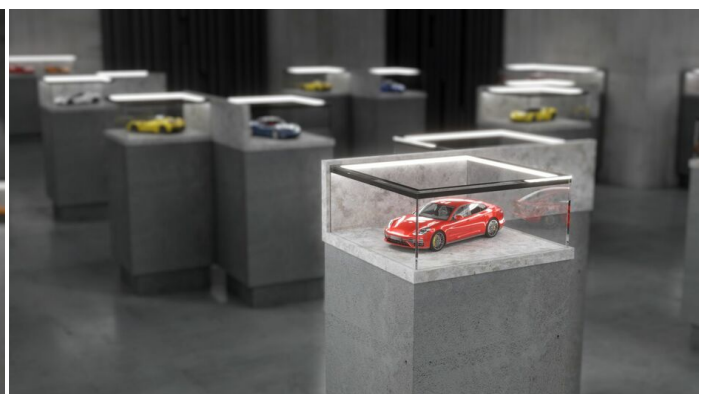

LED PROFILE CABI12 D1E 3000 WHITE PAINTED RAL9003

/PLASTIC BAG

Furniture

Corner

- two lighting angles: 30°/60°
- small sizes, no holders and a channel for hiding cables
- minimum interference in glass showcase's look
- Slick socket

EU industrial designs

CE

Made in Poland

Buy product