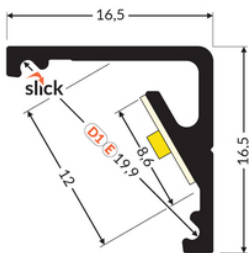

LED PROFILE CABI12 D1E 3000 RAW ALU.

Corner

Furniture

- two lighting angles: 30°/60°
- small sizes, no holders and a channel for hiding cables
- minimum interference in glass showcase's look
- Slick socket

CE

EU industrial designs

Made in Poland

Buy product

Basic Informations

<p>EAN: 5901597256052 Index: C9030000 Material: aluminium Color: raw aluminium Lenght [mm]: 3000 Weigh [kg]t: 0.393 Country of origin: PL</p>	<p>Measurement unit: qty Product packaging dimensions [mm]: 3000 x 16,5 x 16,5 Bulk packing [qty]: 40 Master packaging type: Bulk Product with gross packaging weight [kg]: 15.72</p>
---	---