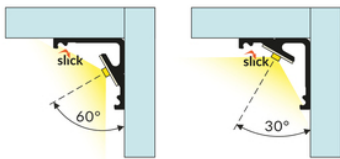

LED PROFILE CABI12 D1E 3000 RAW ALU.

Corner

Furniture

- two lighting angles: 30°/60°
- small sizes, no holders and a channel for hiding cables
- minimum interference in glass showcase's look
- Slick socket

CE

EU industrial designs

Made in Poland

Buy product