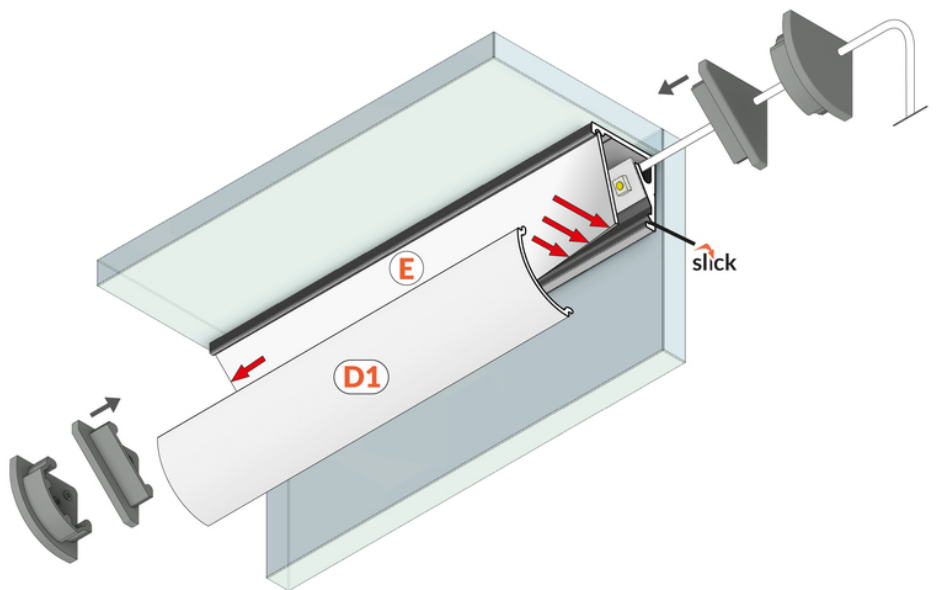

LED PROFILE CABI12 D1E 3000 RAW ALU.

Corner

Furniture

- two lighting angles: 30°/60°
- small sizes, no holders and a channel for hiding cables
- minimum interference in glass showcase's look
- Slick socket

CE

EU industrial designs

Made in Poland

Buy product