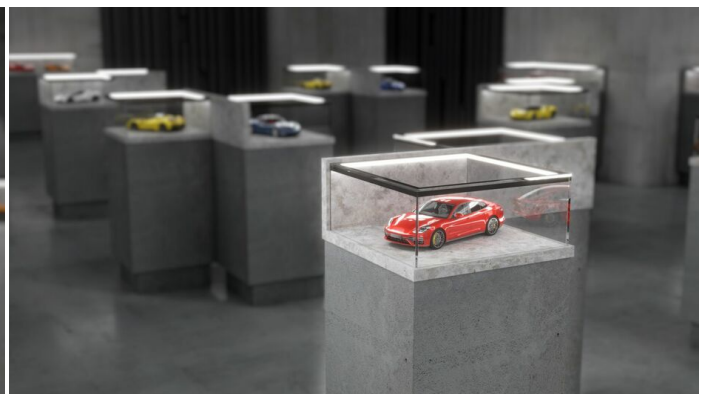

LED PROFILE CABI12 D1E 3000 RAW ALU.

Corner

Furniture

- two lighting angles: 30°/60°
- small sizes, no holders and a channel for hiding cables
- minimum interference in glass showcase's look
- Slick socket

CE

EU industrial designs

Made in Poland

Buy product