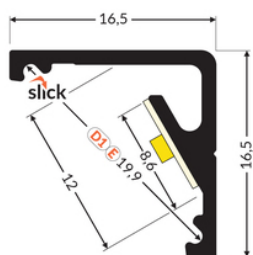

LED PROFILE CABI12 D1E 3000 ANOD.

Corner

Furniture

	<ul style="list-style-type: none"> • two lighting angles: 30°/60° • small sizes, no holders and a channel for hiding cables • minimum interference in glass showcase's look • Slick socket 	<ul style="list-style-type: none">  EU industrial designs  CE  Made in Poland 	 <p>Buy product</p>
---	--	---	--

Basic Informations

EAN: 5901597262558 Index: C9030020 Material: aluminium Color: anodized Length [mm]: 3000 Weight [kg]: 0.393 Country of origin: PL	Measurement unit: qty Product packaging dimensions [mm]: 3000 x 16,5 x 16,5 Bulk packing [qty]: 40 Master packaging type: Bulk Product with gross packaging weight [kg]: 15.72
---	--