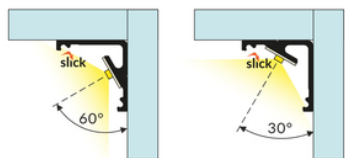

LED PROFILE CABI12 D1E 3000 ANOD.

Corner

Furniture

	<ul style="list-style-type: none"> • two lighting angles: 30°/60° • small sizes, no holders and a channel for hiding cables • minimum interference in glass showcase's look • Slick socket 	<ul style="list-style-type: none">  EU industrial designs  CE  Made in Poland 	 <p>Buy product</p>
---	--	---	--