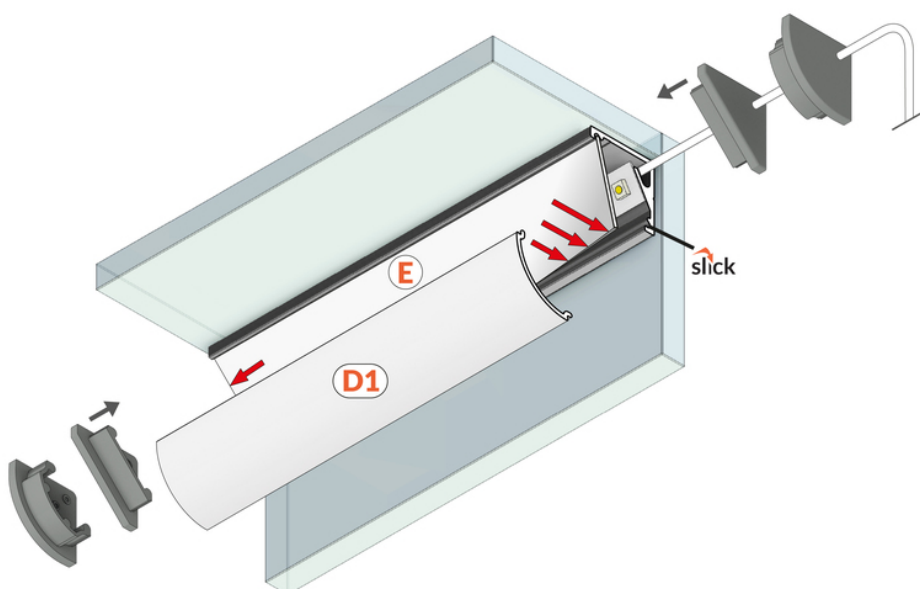

LED PROFILE CABI12 D1E 3000 ANOD.

Corner

Furniture

	<ul style="list-style-type: none"> • two lighting angles: 30°/60° • small sizes, no holders and a channel for hiding cables • minimum interference in glass showcase's look • Slick socket 	<ul style="list-style-type: none">  EU industrial designs  CE  Made in Poland 	 <p>Buy product</p>
---	--	---	--