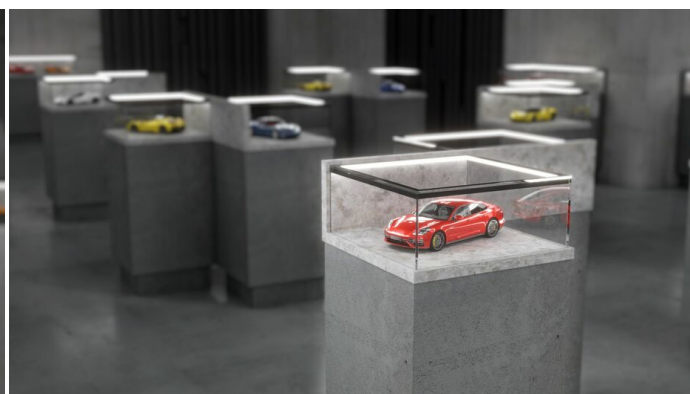

LED PROFILE CABI12 D1E 3000 ANOD.

Corner

Furniture

	<ul style="list-style-type: none"> • two lighting angles: 30°/60° • small sizes, no holders and a channel for hiding cables • minimum interference in glass showcase's look • Slick socket 	<ul style="list-style-type: none">  EU industrial designs  CE  Made in Poland 	 <p>Buy product</p>
---	--	---	--