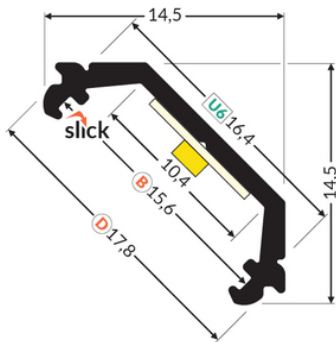

# LED PROFILE QUARTER10 BD/U6 3000 ANOD.

max 10 mm

Corner

Furniture

	<ul style="list-style-type: none"> <li>• full circle quadrant illumination</li> <li>• LED strip aligned to 45° angle</li> <li>• Slick socket</li> </ul>	<ul style="list-style-type: none"> <li> EU industrial designs</li> <li> CE</li> <li> Made in Poland</li> </ul>	<p>Buy product</p>
--	---	--	--------------------

## Basic Informations

EAN: 5901597251316  
 Index: D3030020  
 Material: aluminium  
 Color: anodized  
 Length [mm]: 3000  
 Weight [kg]: 0.24  
 Country of origin: PL

Measurement unit: qty  
 Product packaging dimensions [mm]: 3000 x 14,5 x 14,5  
 Bulk packing [qty]: 40  
 Master packaging type: Bulk  
 Product with gross packaging weight [kg]: 9.6

## AVAILABLE VARIANTS

1000 mm, 2000 mm, 3000 mm, 4050 mm