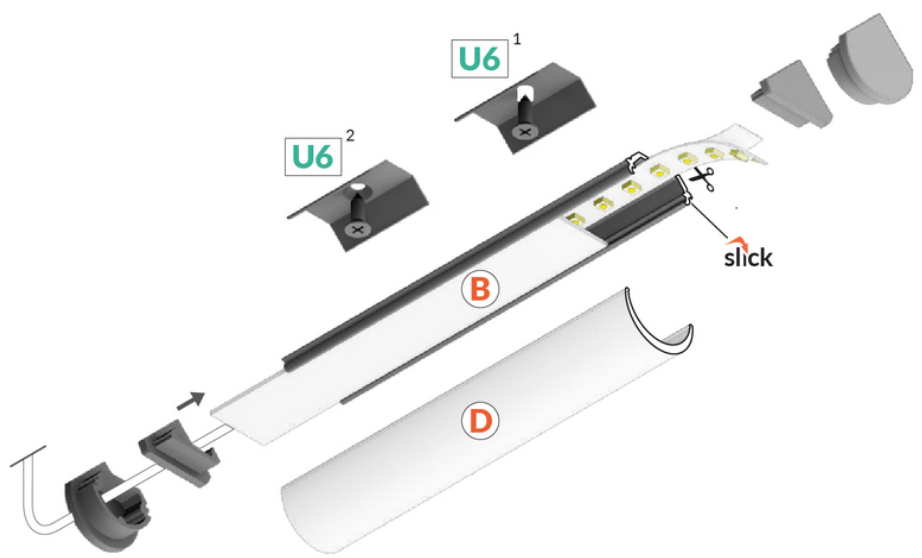

# LED PROFILE QUARTER10 BD/U6 3000 ANOD.

max 10 mm

Corner

Furniture

	<ul style="list-style-type: none"> <li>• full circle quadrant illumination</li> <li>• LED strip aligned to 45° angle</li> <li>• Slick socket</li> </ul>	<ul style="list-style-type: none"> <li> EU industrial designs</li> <li> CE</li> <li> Made in Poland</li> </ul>	<p>Buy product</p>
--	---	--	--------------------

## Basic Informations

EAN: 5901597251316  
 Index: D3030020  
 Material: aluminium  
 Color: anodized  
 Length [mm]: 3000  
 Weight [kg]: 0.24  
 Country of origin: PL

Measurement unit: qty  
 Product packaging dimensions [mm]: 3000 x 14,5 x 14,5  
 Bulk packing [qty]: 40  
 Master packaging type: Bulk  
 Product with gross packaging weight [kg]: 9.6

## AVAILABLE VARIANTS

1000 mm, 2000 mm, 3000 mm, 4050 mm