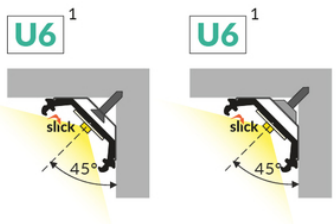

# LED PROFILE QUARTER10 BD/U6 3000 ANOD.

max 10 mm

Corner

Furniture

	<ul style="list-style-type: none"> <li>• full circle quadrant illumination</li> <li>• LED strip aligned to 45° angle</li> <li>• Slick socket</li> </ul>	<ul style="list-style-type: none"> <li> EU industrial designs</li> <li> CE</li> <li> Made in Poland</li> </ul>	<p>Buy product</p>
--	---	--	--------------------

## AVAILABLE VARIANTS

1000 mm, 2000 mm, 3000 mm, 4050 mm