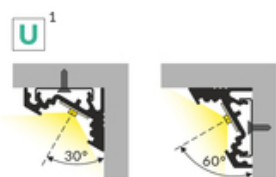

LED PROFILE CORNER10 BC/UX 3000 ANOD.

Furniture

max 10 mm

Corner

	<ul style="list-style-type: none"> lighting directions: 30° or 60° hidden mounting 	 EU industrial designs  CE  Made in Poland	 Buy product
---	--	---	--