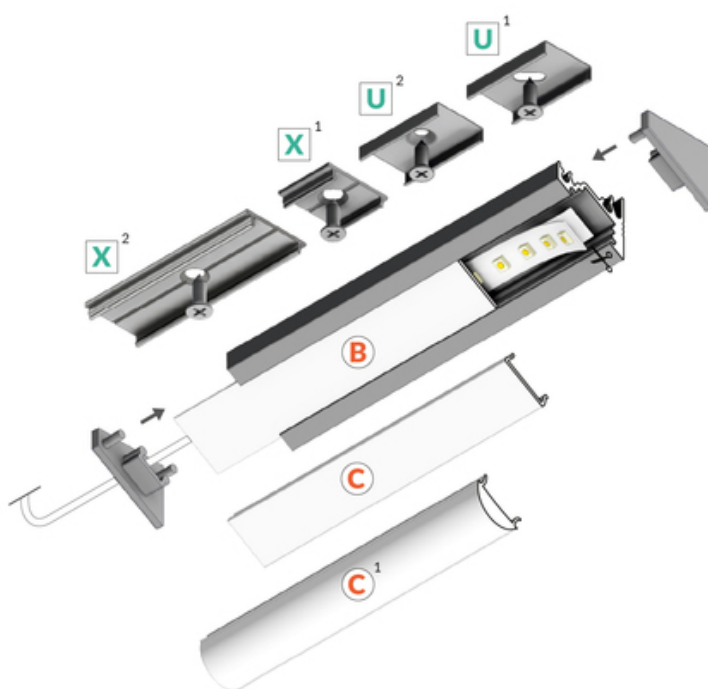

LED PROFILE CORNER10 BC/UX 3000 ANOD.

Furniture

max 10 mm

Corner

	<ul style="list-style-type: none"> lighting directions: 30° or 60° hidden mounting 	 EU industrial designs  CE  Made in Poland	 Buy product
---	--	---	--

Basic Informations

EAN: 5901597239215 Index: 83180020 Material: aluminium Color: anodized Length [mm]: 3000 Weight [kg]: 0.582 Country of origin: PL	Measurement unit: qty Product packaging dimensions [mm]: 3000 x 20 x 16 Bulk packing [qty]: 40 Master packaging type: Bulk Product with gross packaging weight [kg]: 23.28
---	--

AVAILABLE COLORS

 <p>LED profile CORNER10 BC/UX 3000 black anod. 83170021</p>	 <p>LED profile CORNER10 BC/UX 3000 raw alu. 83180000</p>	 <p>LED profile CORNER10 BC/UX 3000 white painted RAL9003 /plastic bag 83180001</p>
---	--	--

AVAILABLE VARIANTS

1000 mm, 2000 mm, 3000 mm, 4050 mm

Matching elements

DIFFUSERS

 <p>diffuser C click 3000 transparent index: 76650000</p>	 <p>diffuser C click 3000 opal index: 76650038</p>	 <p>diffuser C click 20m reel opal /pack index: 76360038S</p>
 <p>diffuser B slide 3000 frosted index: 76000339</p>		