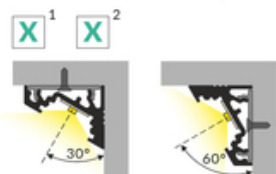

LED PROFILE CORNER10 BC/UX 3000 ANOD.

Furniture

max 10 mm

Corner

	<ul style="list-style-type: none"> lighting directions: 30° or 60° hidden mounting 	 EU industrial designs  CE  Made in Poland	 Buy product
---	--	---	--