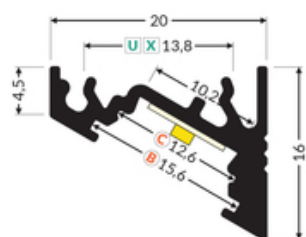

LED PROFILE CORNER10 BC/UX 3000 ANOD.

Furniture

max 10 mm

Corner

	<ul style="list-style-type: none"> lighting directions: 30° or 60° hidden mounting 	 EU industrial designs  CE  Made in Poland	 Buy product
---	--	---	--

Basic Informations

EAN: 5901597239215 Index: 83180020 Material: aluminium Color: anodized Length [mm]: 3000 Weight [kg]: 0.582 Country of origin: PL	Measurement unit: qty Product packaging dimensions [mm]: 3000 x 20 x 16 Bulk packing [qty]: 40 Master packaging type: Bulk Product with gross packaging weight [kg]: 23.28
---	--