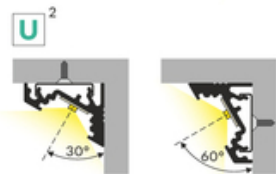

LED PROFILE CORNER10 BC/UX 3000 ANOD.

Furniture

max 10 mm

Corner

	<ul style="list-style-type: none"> lighting directions: 30° or 60° hidden mounting 	 EU industrial designs  CE  Made in Poland	 Buy product
---	--	---	--