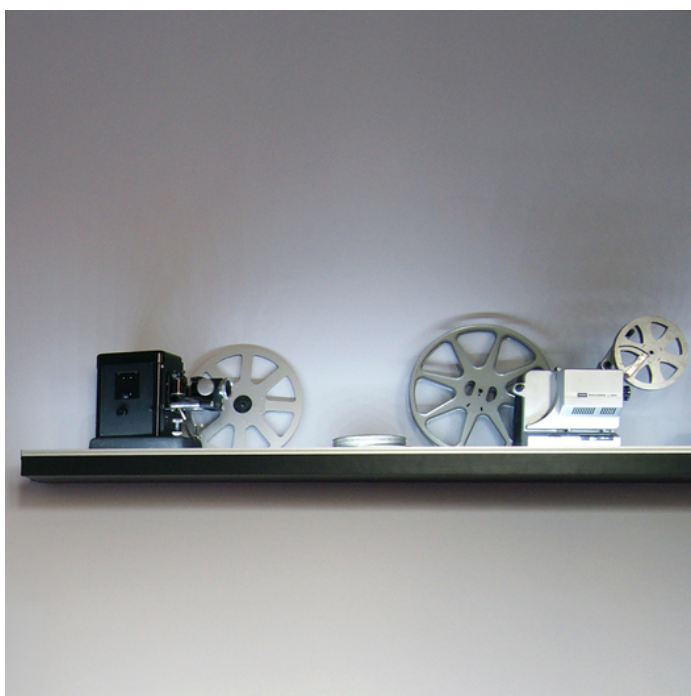

LED PROFILE CORNER10 BC/UX 3000 ANOD.

Furniture

max 10 mm

Corner

	<ul style="list-style-type: none"> lighting directions: 30° or 60° hidden mounting 	 EU industrial designs  CE  Made in Poland	 Buy product
---	--	---	--

AVAILABLE COLORS

 <p>LED profile CORNER10 BC/UX 3000 black anod. 83170021</p>	 <p>LED profile CORNER10 BC/UX 3000 raw alu. 83180000</p>	 <p>LED profile CORNER10 BC/UX 3000 white painted RAL9003 /plastic bag 83180001</p>
---	--	--