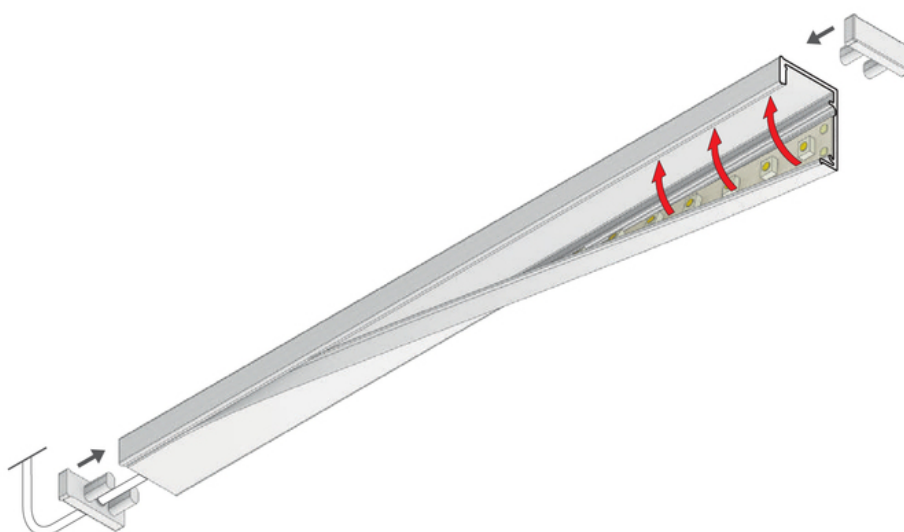

LED PROFILE SLASH8 4100 OPAL

- easy installation of the LED strip
- installation in a small gap 5x14 mm
- possibility of installation in an arc (minimum bend radius 25 cm)
- continuous line of light when using LED strip 120 P/m

Buy product

TOPMET LIGHT KŁOSOWICZ WIŚNIEWSKI sp. z o.o.

Ostrowska 354 | 61-312 Poznań | POLAND

tel.: +48 61 872 75 00

info@topmet.pl

pdf card generation date: 30.06.2026

Basic Informations

EAN: 5901597261469 Index: G5000420 Material: PC Color: opal Length [mm]: 4100 Weight [kg]: 0.164 Net weight [kg]: 0.006 Country of origin: DE	Measurement unit: qty Product packaging dimensions [mm]: 4100 x 13 x 16,5 Bulk packing [qty]: 20 Master packaging type: Bulk Product with gross packaging weight [kg]: 3.28
--	---

AVAILABLE VARIANTS

1000 mm, 2000 mm, 3000 mm, 4100 mm

Matching elements

END CAPS