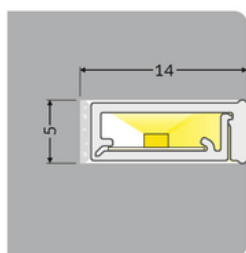

LED PROFILE SLASH8 4100 OPAL

- easy installation of the LED strip
- installation in a small gap 5x14 mm
- possibility of installation in an arc (minimum bend radius 25 cm)
- continuous line of light when using LED strip 120 P/m

Buy product

TOPMET LIGHT KŁOSOWICZ WIŚNIEWSKI sp. z o.o.

Ostrowska 354 | 61-312 Poznań | POLAND

tel.: +48 61 872 75 00

info@topmet.pl

pdf card generation date: 30.06.2026

Basic Informations

EAN: 5901597261469 Index: G5000420 Material: PC Color: opal Length [mm]: 4100 Weight [kg]: 0.164 Net weight [kg]: 0.006 Country of origin: DE	Measurement unit: qty Product packaging dimensions [mm]: 4100 x 13 x 16,5 Bulk packing [qty]: 20 Master packaging type: Bulk Product with gross packaging weight [kg]: 3.28
--	---

AVAILABLE VARIANTS

1000 mm, 2000 mm, 3000 mm, 4100 mm

Matching elements

END CAPS