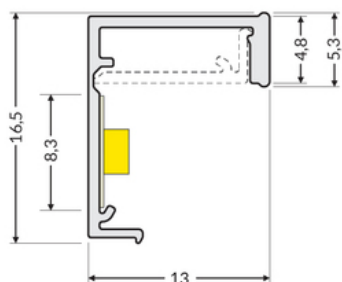

LED PROFILE SLASH8 4100 OPAL

- easy installation of the LED strip
- installation in a small gap 5x14 mm
- possibility of installation in an arc (minimum bend radius 25 cm)
- continuous line of light when using LED strip 120 P/m

Buy product

TOPMET LIGHT KŁOSOWICZ WIŚNIEWSKI sp. z o.o.

Ostrowska 354 | 61-312 Poznań | POLAND

tel.: +48 61 872 75 00

info@topmet.pl

pdf card generation date: 30.06.2026

Basic Informations

EAN: 5901597261469 Index: G5000420 Material: PC Color: opal Length [mm]: 4100 Weight [kg]: 0.164 Net weight [kg]: 0.006 Country of origin: DE	Measurement unit: qty Product packaging dimensions [mm]: 4100 x 13 x 16,5 Bulk packing [qty]: 20 Master packaging type: Bulk Product with gross packaging weight [kg]: 3.28
--	---

AVAILABLE VARIANTS

1000 mm, 2000 mm, 3000 mm, 4100 mm

Matching elements

END CAPS