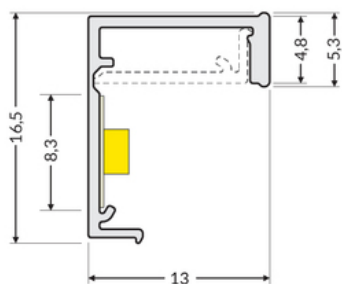

# LED PROFILE SLASH8 3000 OPAL

Furniture

max 8 mm

Recessed

- easy installation of the LED strip
- installation in a small gap 5x14 mm
- possibility of installation in an arc (minimum bend radius 25 cm)
- continuous line of light when using LED strip 120 P/m

## Basic Informations

EAN: 5901597261445 Index: G5000320 Material: PC Color: opal Length [mm]: 3000 Weight [kg]: 0.12 Net weight [kg]: 0.024 Country of origin: DE	Measurement unit: qty Product packaging dimensions [mm]: 3000 x 13 x 16,5 Bulk packing [qty]: 20 Master packaging type: Bulk Product with gross packaging weight [kg]: 2.4
---	--

## AVAILABLE VARIANTS

1000 mm, 2000 mm, 3000 mm, 4100 mm

---