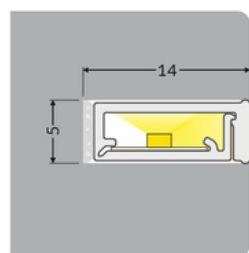

# LED PROFILE SLASH8 3000 OPAL

Furniture

max 8 mm

Recessed

- easy installation of the LED strip
- installation in a small gap 5x14 mm
- possibility of installation in an arc (minimum bend radius 25 cm)
- continuous line of light when using LED strip 120 P/m

## Basic Informations

EAN: 5901597261445 Index: G5000320 Material: PC Color: opal Length [mm]: 3000 Weight [kg]: 0.12 Net weight [kg]: 0.024 Country of origin: DE	Measurement unit: qty Product packaging dimensions [mm]: 3000 x 13 x 16,5 Bulk packing [qty]: 20 Master packaging type: Bulk Product with gross packaging weight [kg]: 2.4
---	--