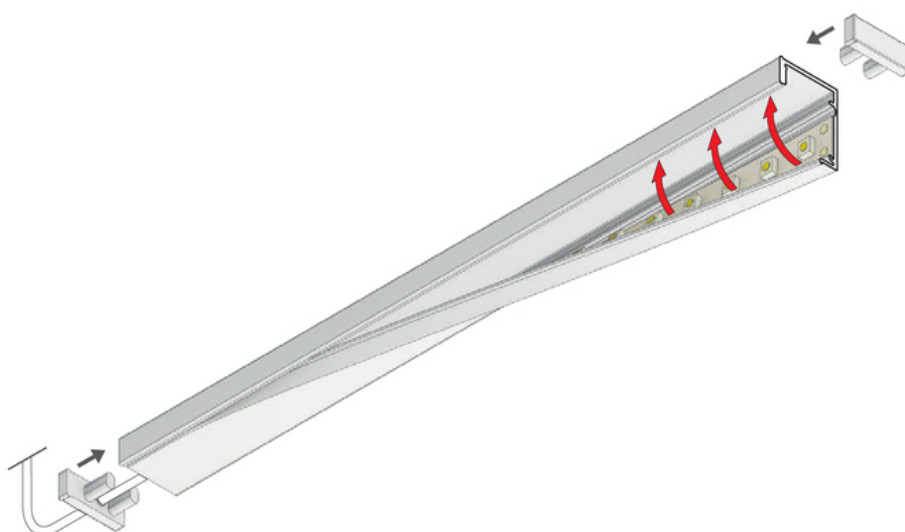

# LED PROFILE SLASH8 3000 OPAL

Furniture

max 8 mm

Recessed

- easy installation of the LED strip
- installation in a small gap 5x14 mm
- possibility of installation in an arc (minimum bend radius 25 cm)
- continuous line of light when using LED strip 120 P/m

## Basic Informations

EAN: 5901597261445 Index: G5000320 Material: PC Color: opal Length [mm]: 3000 Weight [kg]: 0.12 Net weight [kg]: 0.024 Country of origin: DE	Measurement unit: qty Product packaging dimensions [mm]: 3000 x 13 x 16,5 Bulk packing [qty]: 20 Master packaging type: Bulk Product with gross packaging weight [kg]: 2.4
---	--

## AVAILABLE VARIANTS

1000 mm, 2000 mm, 3000 mm, 4100 mm

---