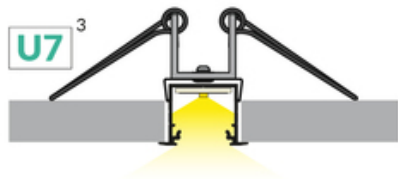

EU industrial designs

CE

Made in Poland

Buy product

1*
end cap E7
zaślepka E7

TOPMET LIGHT KŁOSOWICZ WIŚNIEWSKI sp. z o.o.

Ostrowska 354 | 61-312 Poznań | POLAND

tel.: +48 61 872 75 00