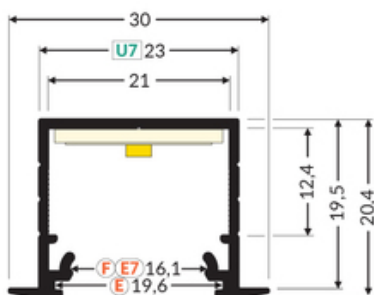

1*
end cap E7
zaślepka E7

TOPMET LIGHT KŁOSOWICZ WIŚNIEWSKI sp. z o.o.

Ostrowska 354 | 61-312 Poznań | POLAND

tel.: +48 61 872 75 00

info@topmet.pl

pdf card generation date: 16.06.2026