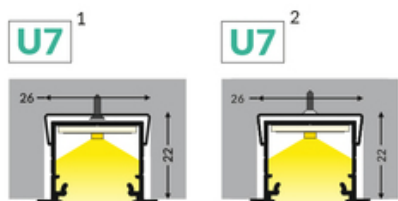

1*
end cap E7
zaślepka E7

TOPMET LIGHT KŁOSOWICZ WIŚNIEWSKI sp. z o.o.

Ostrowska 354 | 61-312 Poznań | POLAND

tel.: +48 61 872 75 00

info@topmet.pl

pdf card generation date: 16.06.2026