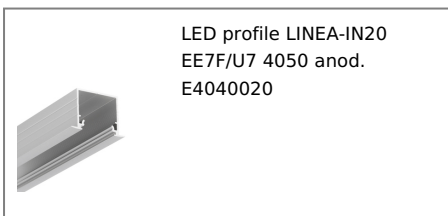

info@topmet.pl

pdf card generation date: 16.06.2026

Basic Informations

EAN: 5901597250999
 Index: E4040001
 Material: aluminium
 Color: white painted
 Length [mm]: 4050
 Weight [kg]: 0.978
 Net weight [kg]: 0.024
 Country of origin: PL

Measurement unit: qty
 Product packaging dimensions [mm]: 4050 x 30 x 20,4
 Bulk packing [qty]: 10
 Master packaging type: Bulk
 Product with gross packaging weight [kg]: 9.78

AVAILABLE COLORS

AVAILABLE VARIANTS