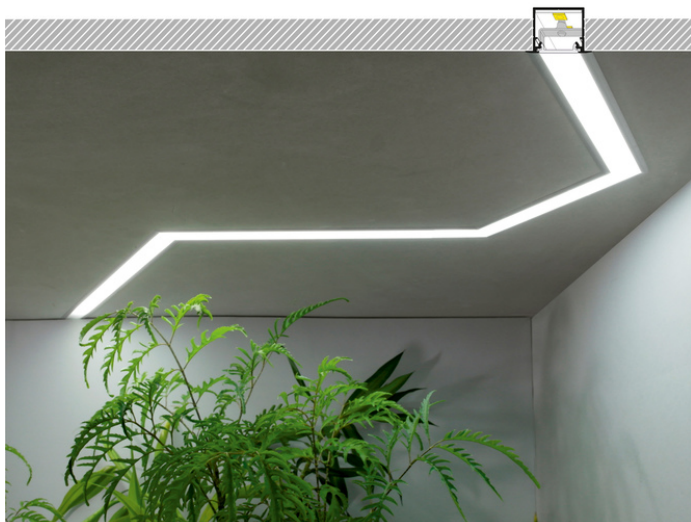

Basic Informations

EAN: 5901597250999
Index: E4040001
Material: aluminium
Color: white painted
Length [mm]: 4050
Weight [kg]: 0.978
Net weight [kg]: 0.024
Country of origin: PL

Measurement unit: qty
Product packaging dimensions [mm]: 4050 x 30 x 20,4
Bulk packing [qty]: 10
Master packaging type: Bulk
Product with gross packaging weight [kg]: 9.78