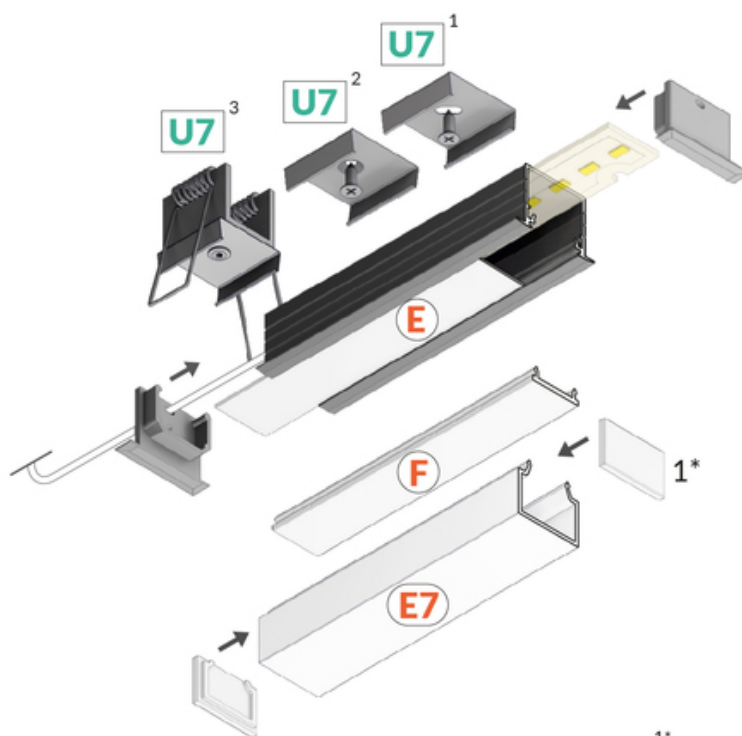

1*
end cap E7
zaślepka E7

TOPMET LIGHT KŁOSOWICZ WIŚNIEWSKI sp. z o.o.

Ostrowska 354 | 61-312 Poznań | POLAND

tel.: +48 61 872 75 00

info@topmet.pl

pdf card generation date: 16.06.2026