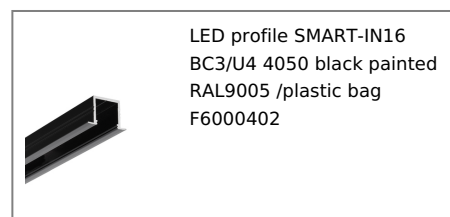

LED PROFILE SMART-IN16 BC3/U4 4050 ANOD.

Recessed

Furniture

max 16 mm

	<ul style="list-style-type: none"> • used mainly in furniture • ceiling installation possible • 6 types of diffusers 	<p> CE</p> <p> EU industrial designs</p> <p> Made in Poland</p>	 <p>Buy product</p>
---	---	--	--

Basic Informations

<p>EAN: 5901597257714 Index: F6000420 Material: aluminium Color: anodized Length [mm]: 4050 Weight [kg]: 0.96 Net weight [kg]: 0.024 Country of origin: PL</p>	<p>Measurement unit: qty Product packaging dimensions [mm]: 4050 x 28 x 18,6 Bulk packing [qty]: 40 Master packaging type: Bulk Product with gross packaging weight [kg]: 38.4</p>
---	--

AVAILABLE COLORS

AVAILABLE VARIANTS

1000 mm, 2000 mm, 3000 mm, 4050 mm

Matching elements

DIFFUSERS

END CAPS

MOUNTING PLATES

TOPMET LIGHT KŁOSOWICZ WIŚNIEWSKI sp. z o.o.