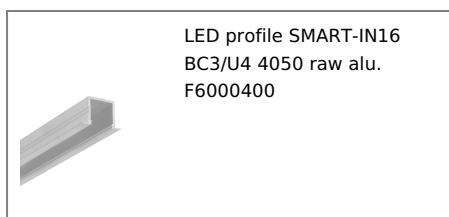

AVAILABLE COLORS