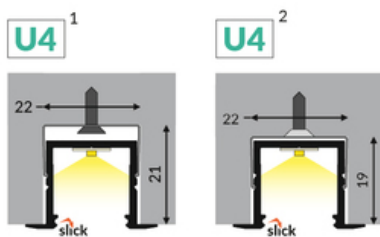

LED PROFILE SMART-IN16 BC3/U4 4050 ANOD.

Recessed

Furniture

max 16 mm

	<ul style="list-style-type: none"> • used mainly in furniture • ceiling installation possible • 6 types of diffusers 	<p> CE</p> <p> EU industrial designs</p> <p> Made in Poland</p>	 <p>Buy product</p>
---	---	--	--