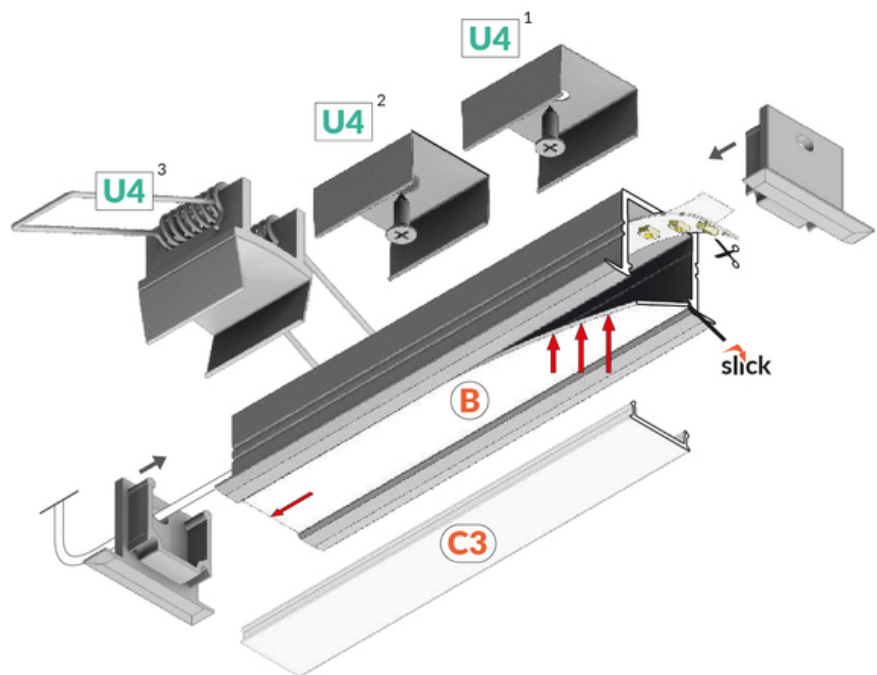

LED PROFILE SMART-IN16 BC3/U4 4050 ANOD.

Recessed

Furniture

max 16 mm

	<ul style="list-style-type: none"> • used mainly in furniture • ceiling installation possible • 6 types of diffusers 	<p> CE</p> <p> EU industrial designs</p> <p> Made in Poland</p>	 <p>Buy product</p>
---	---	--	--

Basic Informations

<p>EAN: 5901597257714 Index: F6000420 Material: aluminium Color: anodized Length [mm]: 4050 Weight [kg]: 0.96 Net weight [kg]: 0.024 Country of origin: PL</p>	<p>Measurement unit: qty Product packaging dimensions [mm]: 4050 x 28 x 18,6 Bulk packing [qty]: 40 Master packaging type: Bulk Product with gross packaging weight [kg]: 38.4</p>
---	--

AVAILABLE COLORS

AVAILABLE VARIANTS

1000 mm, 2000 mm, 3000 mm, 4050 mm

Matching elements

DIFFUSERS

END CAPS

MOUNTING PLATES

TOPMET LIGHT KŁOSOWICZ WIŚNIEWSKI sp. z o.o.