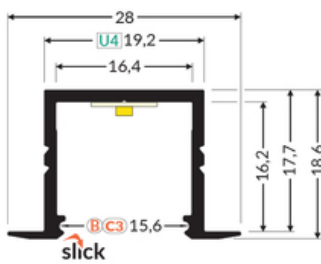

LED PROFILE SMART-IN16 BC3/U4 4050 ANOD.

Recessed

Furniture

max 16 mm

	<ul style="list-style-type: none"> • used mainly in furniture • ceiling installation possible • 6 types of diffusers 	<p> CE</p> <p> EU industrial designs</p> <p> Made in Poland</p>	 <p>Buy product</p>
---	---	--	--

Basic Informations

<p>EAN: 5901597257714 Index: F6000420 Material: aluminium Color: anodized Length [mm]: 4050 Weight [kg]: 0.96 Net weight [kg]: 0.024 Country of origin: PL</p>	<p>Measurement unit: qty Product packaging dimensions [mm]: 4050 x 28 x 18,6 Bulk packing [qty]: 40 Master packaging type: Bulk Product with gross packaging weight [kg]: 38.4</p>
---	--

AVAILABLE COLORS

AVAILABLE VARIANTS

1000 mm, 2000 mm, 3000 mm, 4050 mm

Matching elements

DIFFUSERS

END CAPS

MOUNTING PLATES

TOPMET LIGHT KŁOSOWICZ WIŚNIEWSKI sp. z o.o.