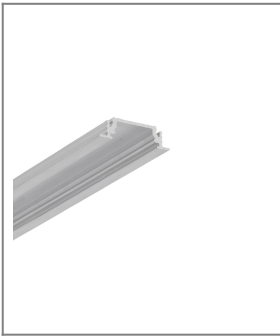

# LED PROFILE GROOVE14 EE7F/TY 4050 RAW ALU.

Recessed

Furniture

max 14 mm

- used mainly in furniture
- many accessories available

EU industrial designs

CE

Made in Poland

## Basic Informations

<p>EAN: 5901597250623          Index: A3120000          Material: aluminium          Color: raw aluminium          Length [mm]: 4050          Weight [kg]: 0.603          Net weight [kg]: 0.012          Country of origin: PL</p>	<p>Measurement unit: qty          Product packaging dimensions [mm]: 4050 x 28 x 8          Bulk packing [qty]: 40          Master packaging type: Bulk          Product with gross packaging weight [kg]: 24.12</p>
-----------------------------------------------------------------------------------------------------------------------------------------------------------------------------------------------------------------------------------------------------------------	--------------------------------------------------------------------------------------------------------------------------------------------------------------------------------------------------------------------------------------