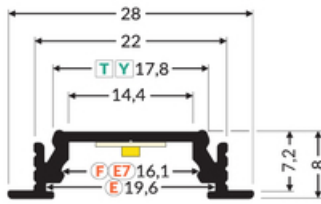

1*
end cap E7
zaślepka E7

TOPMET LIGHT KŁOSOWICZ WIŚNIEWSKI sp. z o.o.

Ostrowska 354 | 61-312 Poznań | POLAND

tel.: +48 61 872 75 00

info@topmet.pl

pdf card generation date: 30.06.2026