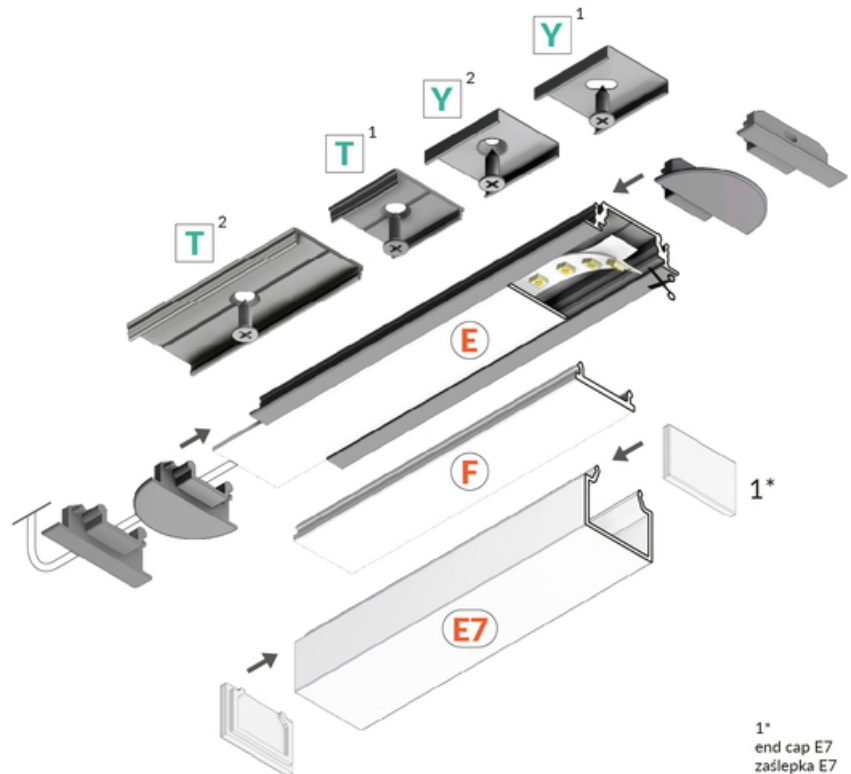

1*
end cap E7
zaślepka E7

TOPMET LIGHT KŁOSOWICZ WIŚNIEWSKI sp. z o.o.

Ostrowska 354 | 61-312 Poznań | POLAND

tel.: +48 61 872 75 00

info@topmet.pl

pdf card generation date: 30.06.2026