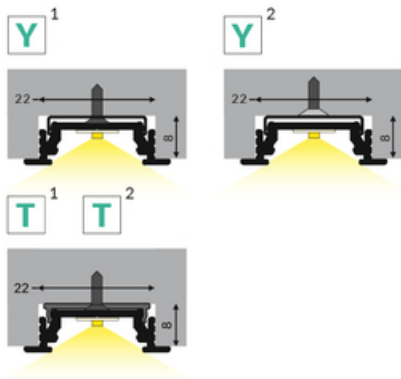

1*
end cap E7
zaślepka E7

TOPMET LIGHT KŁOSOWICZ WIŚNIEWSKI sp. z o.o.

Ostrowska 354 | 61-312 Poznań | POLAND

tel.: +48 61 872 75 00

info@topmet.pl

pdf card generation date: 30.06.2026