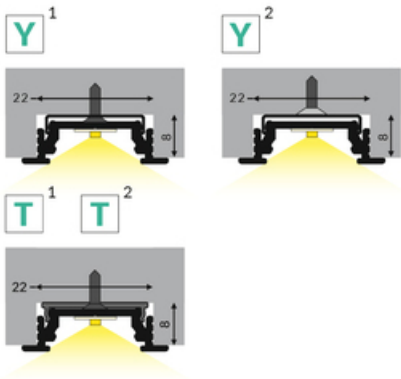

1*
end cap E7
zaślepka E7

TOPMET LIGHT KŁOSOWICZ WIŚNIEWSKI sp. z o.o.

Ostrowska 354 | 61-312 Poznań | POLAND

tel.: +48 61 872 75 00

info@topmet.pl

pdf card generation date: 30.06.2026