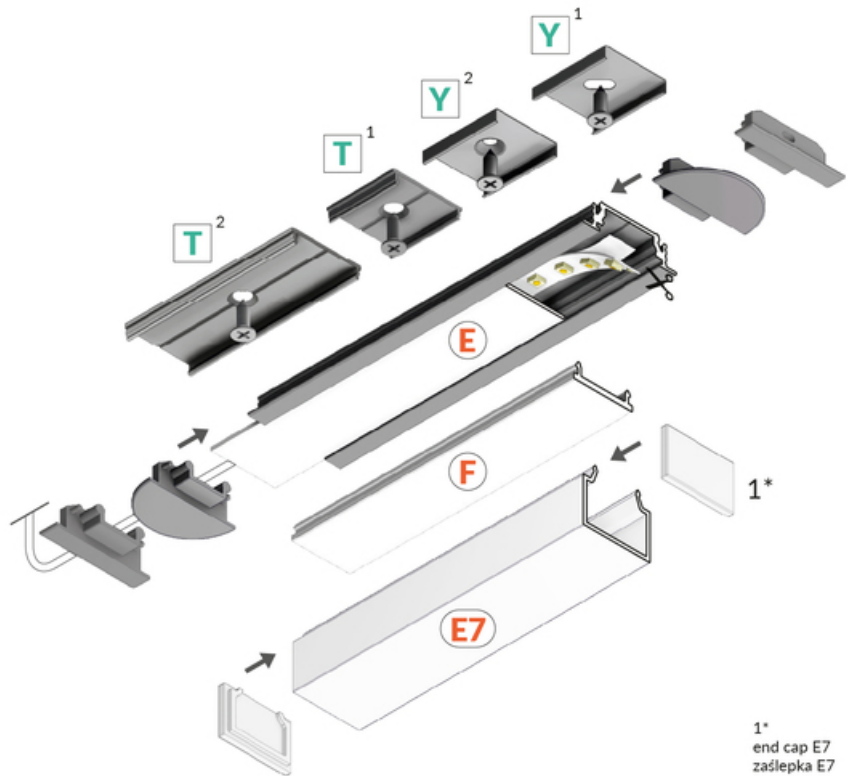

1*
end cap E7
zaślepka E7

TOPMET LIGHT KŁOSOWICZ WIŚNIEWSKI sp. z o.o.

Ostrowska 354 | 61-312 Poznań | POLAND

tel.: +48 61 872 75 00

info@topmet.pl

pdf card generation date: 30.06.2026