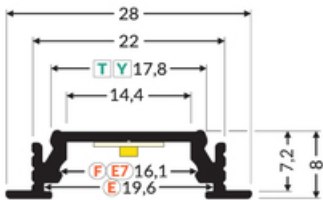

1*
end cap E7
zaślepka E7

TOPMET LIGHT KŁOSOWICZ WIŚNIEWSKI sp. z o.o.

Ostrowska 354 | 61-312 Poznań | POLAND

tel.: +48 61 872 75 00

info@topmet.pl

pdf card generation date: 30.06.2026