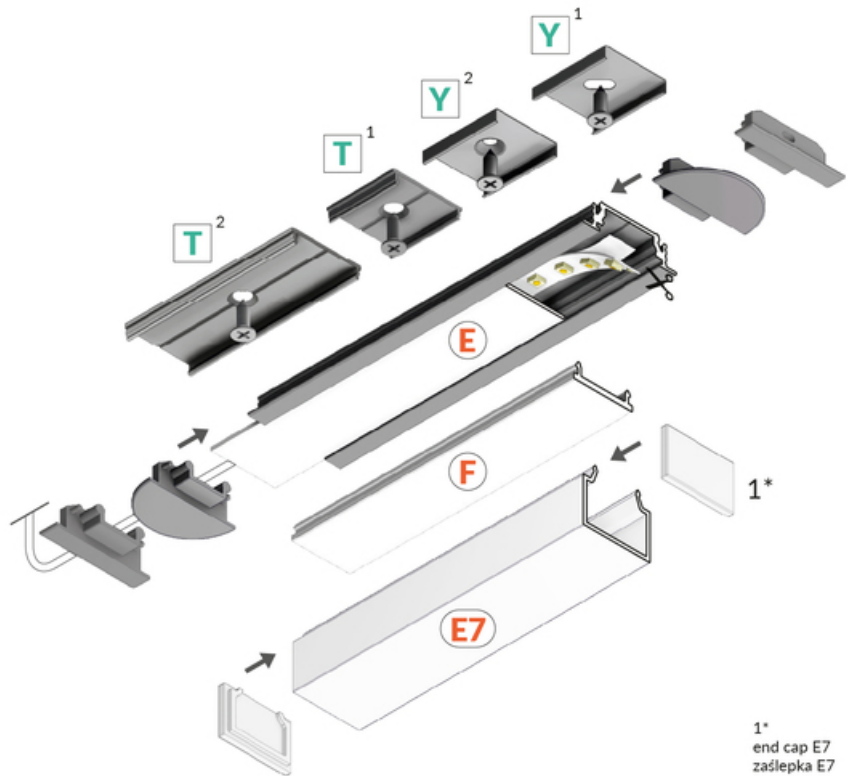

1*
end cap E7
zaślepka E7

TOPMET LIGHT KŁOSOWICZ WIŚNIEWSKI sp. z o.o.

Ostrowska 354 | 61-312 Poznań | POLAND

tel.: +48 61 872 75 00

info@topmet.pl

pdf card generation date: 29.06.2026