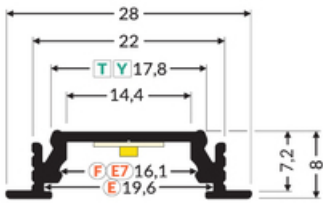

1*
end cap E7
zaślepka E7

TOPMET LIGHT KŁOSOWICZ WIŚNIEWSKI sp. z o.o.

Ostrowska 354 | 61-312 Poznań | POLAND

tel.: +48 61 872 75 00

info@topmet.pl

pdf card generation date: 29.06.2026