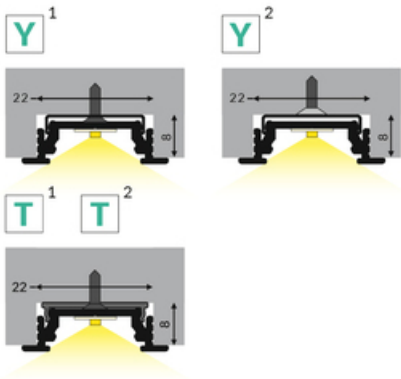

1*
end cap E7
zaślepka E7

TOPMET LIGHT KŁOSOWICZ WIŚNIEWSKI sp. z o.o.

Ostrowska 354 | 61-312 Poznań | POLAND

tel.: +48 61 872 75 00

info@topmet.pl

pdf card generation date: 29.06.2026