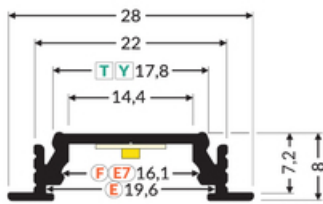

1*
end cap E7
zaślepka E7

TOPMET LIGHT KŁOSOWICZ WIŚNIEWSKI sp. z o.o.

Ostrowska 354 | 61-312 Poznań | POLAND

tel.: +48 61 872 75 00

info@topmet.pl

pdf card generation date: 30.06.2026