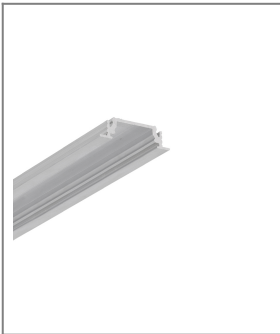

LED PROFILE GROOVE14 EE7F/TY 3000 RAW ALU.

Recessed

Furniture

max 14 mm

- used mainly in furniture
- many accessories available

CE

EU industrial designs

Made in Poland

<p>EAN: 5901597250562 Index: A3090000 Material: aluminium Color: raw aluminium Length [mm]: 3000 Weight [kg]: 0.447 Net weight [kg]: 0.012 Country of origin: PL</p>	<p>Measurement unit: qty Product packaging dimensions [mm]: 3000 x 28 x 8 Bulk packing [qty]: 40 Master packaging type: Bulk Product with gross packaging weight [kg]: 17.88</p>
---	--

AVAILABLE COLORS

AVAILABLE VARIANTS

1000 mm, 2000 mm, 3000 mm, 4050 mm

Matching elements

DIFFUSERS

MOUNTINGS

END CAPS

TOPMET LIGHT KŁOSOWICZ WIŚNIEWSKI sp. z o.o.