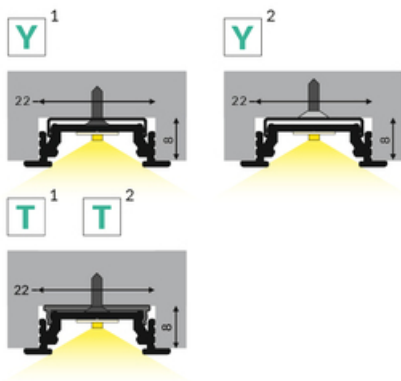

1*
end cap E7
zaślepka E7

TOPMET LIGHT KŁOSOWICZ WIŚNIEWSKI sp. z o.o.

Ostrowska 354 | 61-312 Poznań | POLAND

tel.: +48 61 872 75 00

info@topmet.pl

pdf card generation date: 30.06.2026