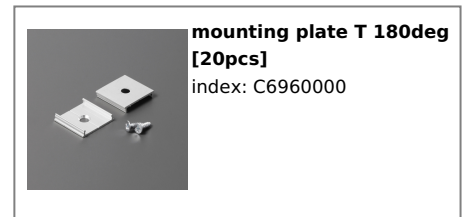

<p>EAN: 5901597250562 Index: A3090000 Material: aluminium Color: raw aluminium Length [mm]: 3000 Weight [kg]: 0.447 Net weight [kg]: 0.012 Country of origin: PL</p>	<p>Measurement unit: qty Product packaging dimensions [mm]: 3000 x 28 x 8 Bulk packing [qty]: 40 Master packaging type: Bulk Product with gross packaging weight [kg]: 17.88</p>
---	--

AVAILABLE COLORS

AVAILABLE VARIANTS

1000 mm, 2000 mm, 3000 mm, 4050 mm

Matching elements

DIFFUSERS

MOUNTINGS

END CAPS

TOPMET LIGHT KŁOSOWICZ WIŚNIEWSKI sp. z o.o.