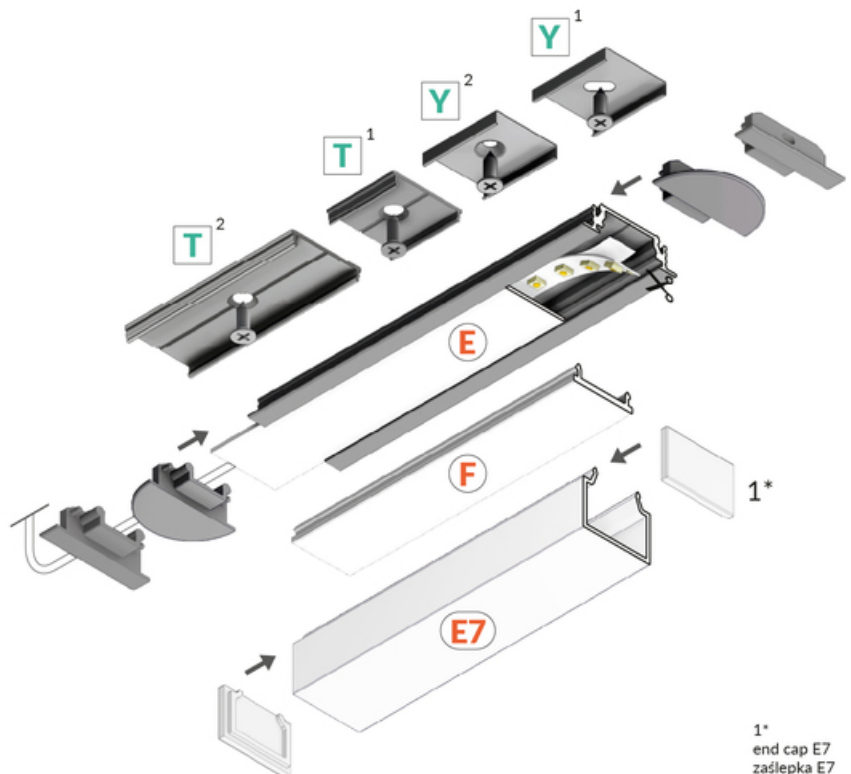

1*
end cap E7
zaślepka E7

TOPMET LIGHT KŁOSOWICZ WIŚNIEWSKI sp. z o.o.

Ostrowska 354 | 61-312 Poznań | POLAND

tel.: +48 61 872 75 00

info@topmet.pl

pdf card generation date: 30.06.2026