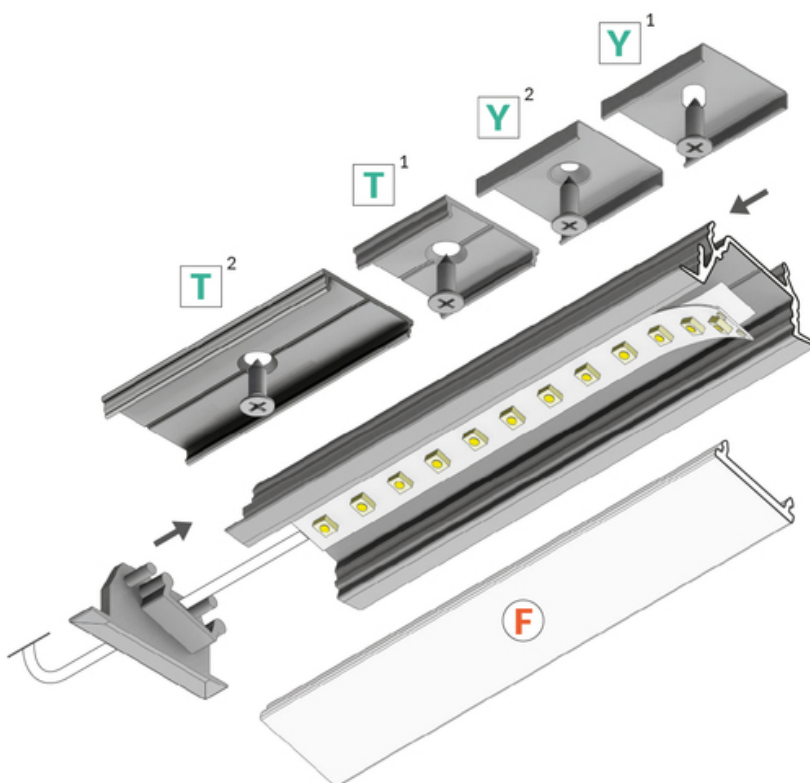

TOPMET LIGHT KŁOSOWICZ WIŚNIEWSKI sp. z o.o.

Ostrowska 354 | 61-312 Poznań | POLAND

tel.: +48 61 872 75 00

info@topmet.pl

pdf card generation date: 28.06.2026