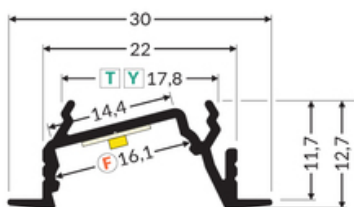

LED PROFILE DIAGONAL14 F/TY 4050 WHITE PAINTED

RAL9003 /PLASTIC BAG

Corner

Recessed

Furniture

max 14 mm

- reduced glare effect
- used mainly in furniture

CE

EU industrial designs

Made in Poland

Buy product

Y¹

Y²

T¹

T²

TOPMET LIGHT KŁOSOWICZ WIŚNIEWSKI sp. z o.o.

Ostrowska 354 | 61-312 Poznań | POLAND

tel.: +48 61 872 75 00

info@topmet.pl

pdf card generation date: 28.06.2026