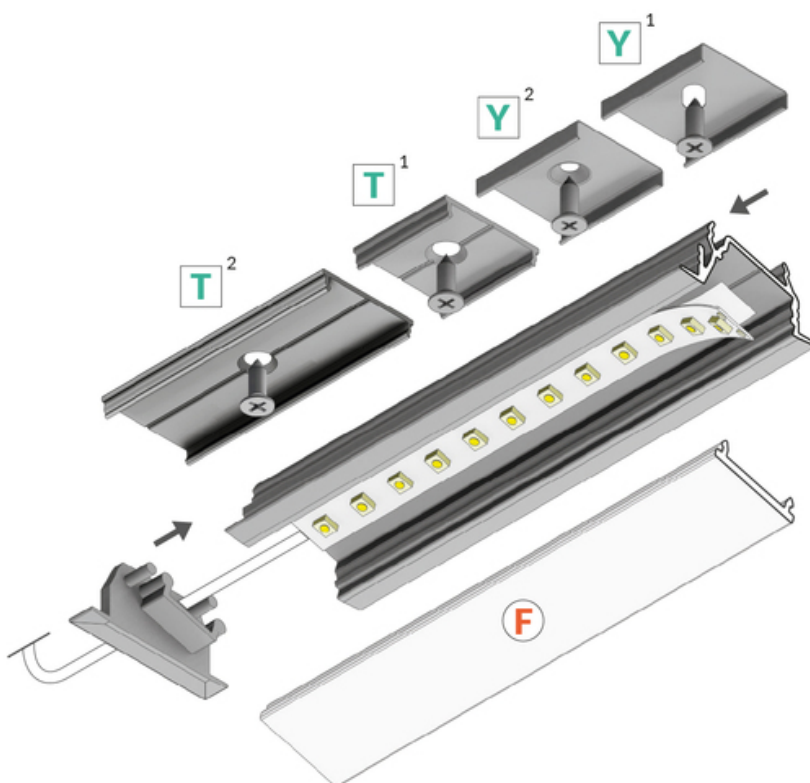

TOPMET LIGHT KŁOSOWICZ WIŚNIEWSKI sp. z o.o.

Ostrowska 354 | 61-312 Poznań | POLAND

tel.: +48 61 872 75 00

info@topmet.pl

pdf card generation date: 29.06.2026