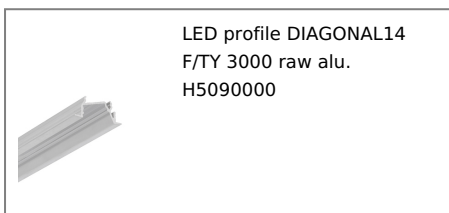

AVAILABLE COLORS

AVAILABLE VARIANTS

1000 mm, 2000 mm, 3000 mm, 4050 mm

Matching elements

DIFFUSERS

TOPMET LIGHT KŁOSOWICZ WIŚNIEWSKI sp. z o.o.
Ostrowska 354 | 61-312 Poznań | POLAND
tel.: +48 61 872 75 00
info@topmet.pl

pdf card generation date: 29.06.2026