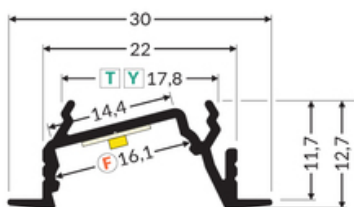

TOPMET LIGHT KŁOSOWICZ WIŚNIEWSKI sp. z o.o.

Ostrowska 354 | 61-312 Poznań | POLAND

tel.: +48 61 872 75 00

info@topmet.pl

pdf card generation date: 29.06.2026