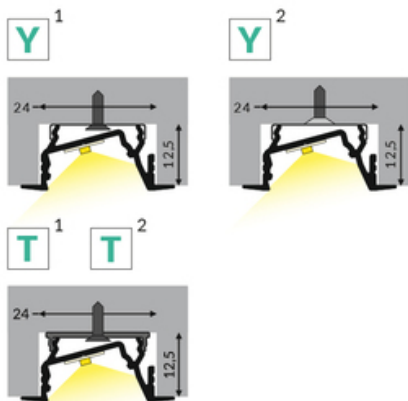

TOPMET LIGHT KŁOSOWICZ WIŚNIEWSKI sp. z o.o.

Ostrowska 354 | 61-312 Poznań | POLAND

tel.: +48 61 872 75 00

info@topmet.pl

pdf card generation date: 29.06.2026