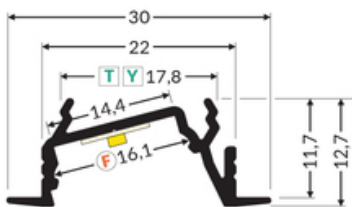

LED PROFILE DIAGONAL14 F/TY 3000 BLACK ANOD. /PLASTIC

BAG

Recessed

Furniture

max 14 mm

Corner

- reduced glare effect
- used mainly in furniture

CE

EU industrial designs

Made in Poland

Buy product

Y¹

Y²

T¹

T²

TOPMET LIGHT KŁOSOWICZ WIŚNIEWSKI sp. z o.o.

Ostrowska 354 | 61-312 Poznań | POLAND

tel.: +48 61 872 75 00

info@topmet.pl

pdf card generation date: 30.06.2026

TOPMET®