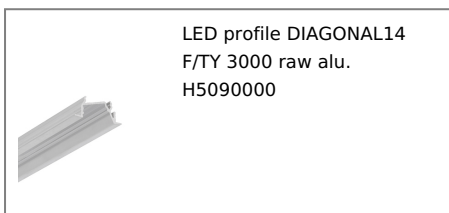

AVAILABLE COLORS