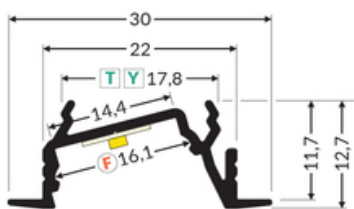

LED PROFILE DIAGONAL14 F/TY 3000 RAW ALU.

Corner

Recessed

Furniture

max 14 mm

	<ul style="list-style-type: none"> • reduced glare effect • used mainly in furniture 	 CE  EU industrial designs  Made in Poland	 Buy product
---	--	---	--

TOPMET LIGHT KŁOSOWICZ WIŚNIEWSKI sp. z o.o.

Ostrowska 354 | 61-312 Poznań | POLAND

tel.: +48 61 872 75 00

info@topmet.pl

pdf card generation date: 30.06.2026

Basic Informations

EAN: 5901597284192
 Index: H5090000
 Material: aluminium
 Color: raw aluminium
 Length [mm]: 3000
 Weight [kg]: 0.459
 Net weight [kg]: 0.018
 Country of origin: PL

Measurement unit: qty
 Product packaging dimensions [mm]: 3000 x 30 x 12,7
 Bulk packing [qty]: 40
 Master packaging type: Bulk
 Product with gross packaging weight [kg]: 18.36

AVAILABLE COLORS

AVAILABLE VARIANTS