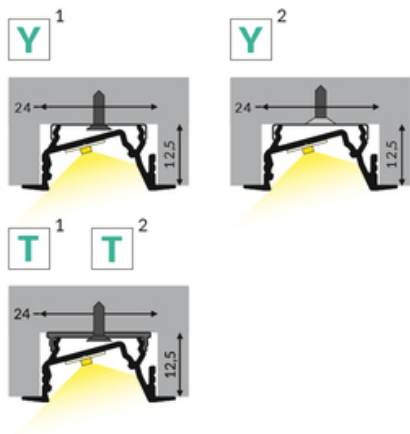

LED PROFILE DIAGONAL14 F/TY 3000 RAW ALU.

Corner

Recessed

Furniture

max 14 mm

	<ul style="list-style-type: none"> • reduced glare effect • used mainly in furniture 	 CE  EU industrial designs  Made in Poland	 Buy product
---	--	---	--