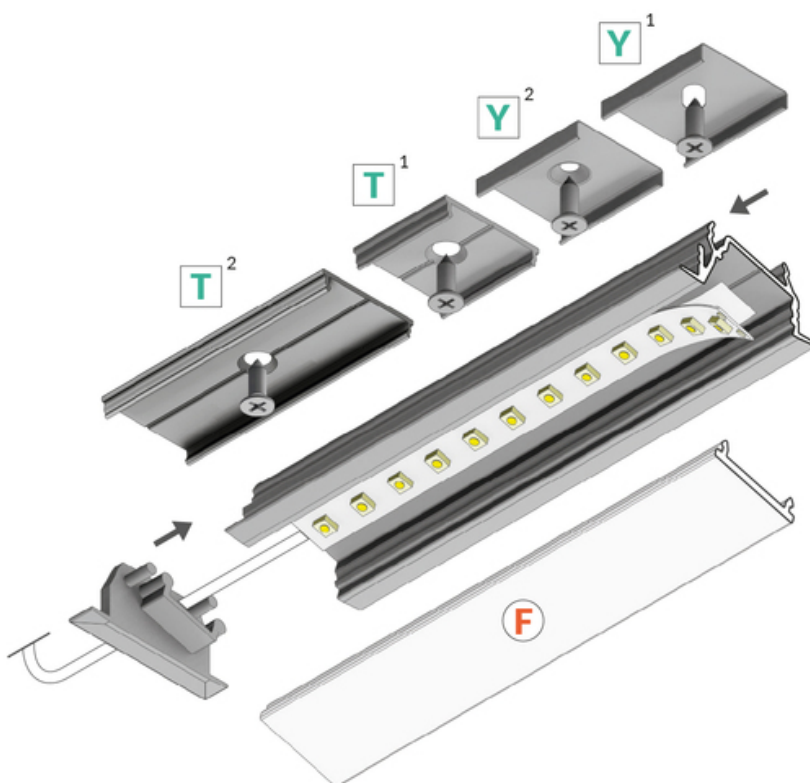

LED PROFILE DIAGONAL14 F/TY 3000 RAW ALU.

Corner

Recessed

Furniture

max 14 mm

	<ul style="list-style-type: none"> • reduced glare effect • used mainly in furniture 	 CE  EU industrial designs  Made in Poland	 Buy product
---	--	---	--