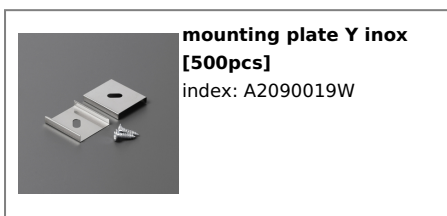

MOUNTINGS

END CAPS

CONNECTORS

TOPMET LIGHT KŁOSOWICZ WIŚNIEWSKI sp. z o.o.

Ostrowska 354 | 61-312 Poznań | POLAND

tel.: +48 61 872 75 00

info@topmet.pl

pdf card generation date: 30.06.2026