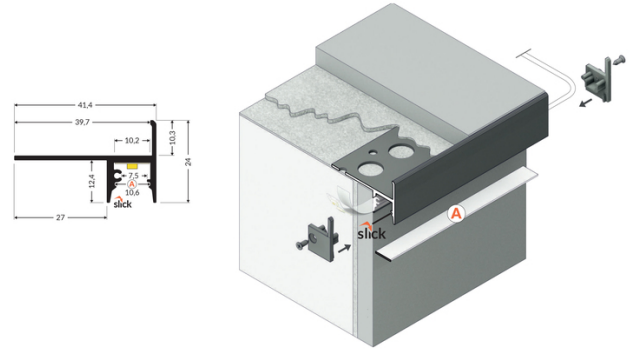

LED PROFILE UP-TILE10 A PLUS 4050 BLACK ANOD. /PLASTIC BAG

- for the illumination of steps and their edges
- mounting in tiles
- elegant and compact (one-piece)
- without any glare effect
- versatile – for places with different levels of movement
- Slick socket

Buy product

Basic Informations

Material: aluminium Color: anodized Length [mm]: 4050 Weight [kg]: 1.308 Country of origin: PL	Measurement unit: qty Product packaging dimensions [mm]: 4050 x 24 x 41,4 Bulk packing [qty]: 10 Master packaging type: Bulk Product with gross packaging weight [kg]: 13.08
--	--

AVAILABLE COLORS

AVAILABLE VARIANTS

1000 mm, 2000 mm, 3000 mm, 4050 mm

Matching elements

DIFFUSERS

END CAPS

TOPMET LIGHT KŁOSOWICZ WIŚNIEWSKI sp. z o.o.

Ostrowska 354 | 61-312 Poznań | POLAND