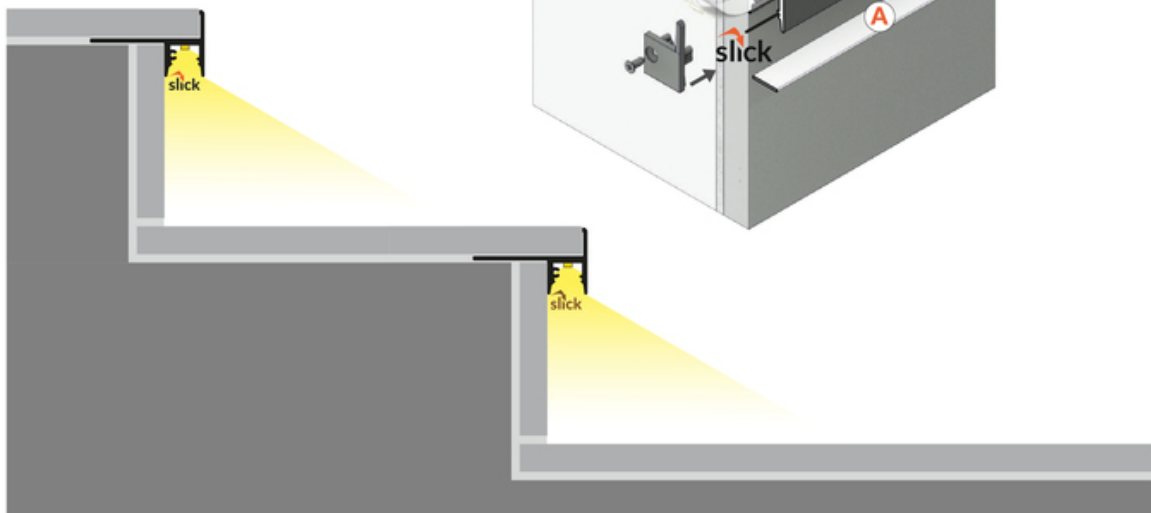

LED PROFILE UP-TILE10 A PLUS 4050 BLACK ANOD. /PLASTIC BAG

- for the illumination of steps and their edges
- mounting in tiles
- elegant and compact (one-piece)
- without any glare effect
- versatile – for places with different levels of movement
- Slick socket

Buy product

Basic Informations

Material: aluminium Color: anodized Length [mm]: 4050 Weight [kg]: 1.308 Country of origin: PL	Measurement unit: qty Product packaging dimensions [mm]: 4050 x 24 x 41,4 Bulk packing [qty]: 10 Master packaging type: Bulk Product with gross packaging weight [kg]: 13.08
--	--