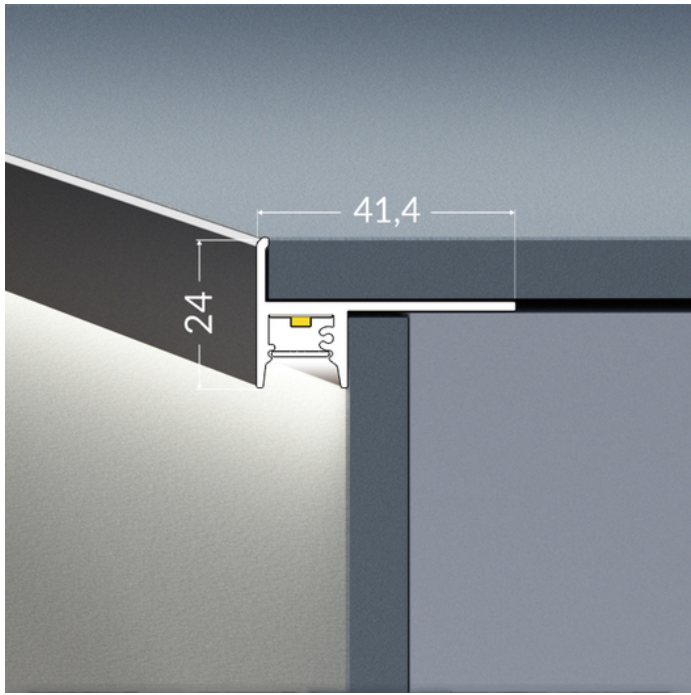

LED PROFILE UP-TILE10 A PLUS 4050 BLACK ANOD. /PLASTIC BAG

- for the illumination of steps and their edges
- mounting in tiles
- elegant and compact (one-piece)
- without any glare effect
- versatile – for places with different levels of movement
- Slick socket

Buy product

Basic Informations

Material: aluminium Color: anodized Length [mm]: 4050 Weight [kg]: 1.308 Country of origin: PL	Measurement unit: qty Product packaging dimensions [mm]: 4050 x 24 x 41,4 Bulk packing [qty]: 10 Master packaging type: Bulk Product with gross packaging weight [kg]: 13.08
--	--

AVAILABLE COLORS

AVAILABLE VARIANTS

1000 mm, 2000 mm, 3000 mm, 4050 mm

Matching elements

DIFFUSERS

END CAPS

TOPMET LIGHT KŁOSOWICZ WIŚNIEWSKI sp. z o.o.

Ostrowska 354 | 61-312 Poznań | POLAND