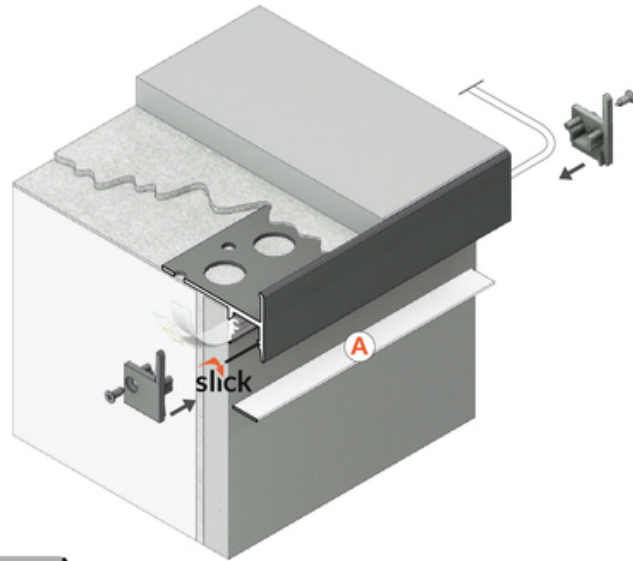

LED PROFILE UP-TILE10 A PLUS 4050 BLACK ANOD. /PLASTIC BAG

- for the illumination of steps and their edges
- mounting in tiles
- elegant and compact (one-piece)
- without any glare effect
- versatile – for places with different levels of movement
- Slick socket

Buy product

Basic Informations

Material: aluminium Color: anodized Length [mm]: 4050 Weight [kg]: 1.308 Country of origin: PL	Measurement unit: qty Product packaging dimensions [mm]: 4050 x 24 x 41,4 Bulk packing [qty]: 10 Master packaging type: Bulk Product with gross packaging weight [kg]: 13.08
--	--

AVAILABLE COLORS

AVAILABLE VARIANTS

1000 mm, 2000 mm, 3000 mm, 4050 mm

Matching elements

DIFFUSERS

END CAPS

TOPMET LIGHT KŁOSOWICZ WIŚNIEWSKI sp. z o.o.

Ostrowska 354 | 61-312 Poznań | POLAND