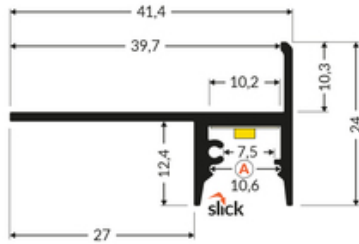

LED PROFILE UP-TILE10 A PLUS 4050 BLACK ANOD. /PLASTIC BAG

- for the illumination of steps and their edges
- mounting in tiles
- elegant and compact (one-piece)
- without any glare effect
- versatile – for places with different levels of movement
- Slick socket

Buy product

Basic Informations

Material: aluminium Color: anodized Length [mm]: 4050 Weight [kg]: 1.308 Country of origin: PL	Measurement unit: qty Product packaging dimensions [mm]: 4050 x 24 x 41,4 Bulk packing [qty]: 10 Master packaging type: Bulk Product with gross packaging weight [kg]: 13.08
--	--