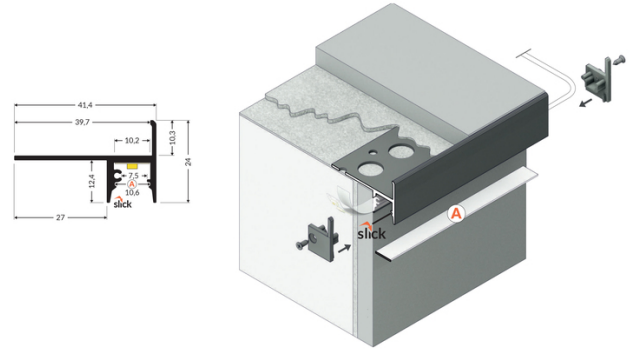

LED PROFILE UP-TILE10 A PLUS 1000 BLACK ANOD. /PLASTIC BAG

- for the illumination of steps and their edges
- mounting in tiles
- elegant and compact (one-piece)
- without any glare effect
- versatile – for places with different levels of movement
- Slick socket

Buy product

Basic Informations

| | |
|--|---|
| Material: aluminium Color: anodized Length [mm]: 1000 Weight [kg]: 0.323 Country of origin: PL | Measurement unit: qty Product packaging dimensions [mm]: 1000 x 24 x 41,4 Bulk packing [qty]: 10 Master packaging type: Bulk Product with gross packaging weight [kg]: 3.23 |
|--|---|

AVAILABLE COLORS

AVAILABLE VARIANTS

1000 mm, 2000 mm, 3000 mm, 4050 mm

Matching elements

DIFFUSERS

END CAPS

TOPMET LIGHT KŁOSOWICZ WIŚNIEWSKI sp. z o.o.

Ostrowska 354 | 61-312 Poznań | POLAND