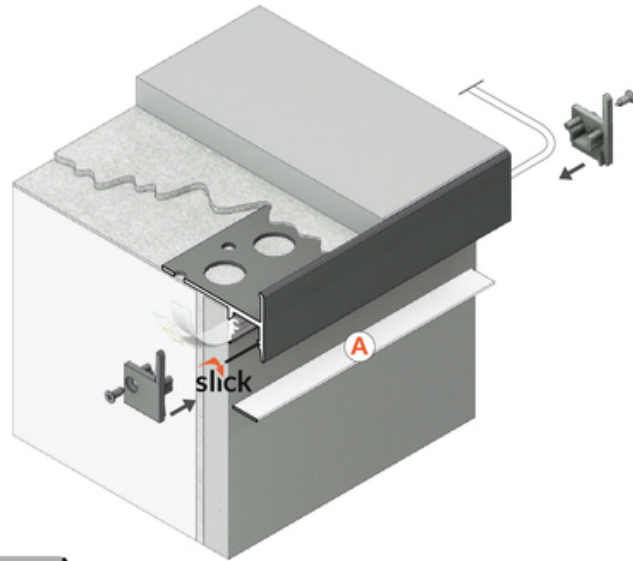

LED PROFILE UP-TILE10 A PLUS 1000 BLACK ANOD. /PLASTIC BAG

- for the illumination of steps and their edges
- mounting in tiles
- elegant and compact (one-piece)
- without any glare effect
- versatile – for places with different levels of movement
- Slick socket

Buy product

Basic Informations

| | |
|--|---|
| Material: aluminium Color: anodized Length [mm]: 1000 Weight [kg]: 0.323 Country of origin: PL | Measurement unit: qty Product packaging dimensions [mm]: 1000 x 24 x 41,4 Bulk packing [qty]: 10 Master packaging type: Bulk Product with gross packaging weight [kg]: 3.23 |
|--|---|

AVAILABLE COLORS

AVAILABLE VARIANTS

1000 mm, 2000 mm, 3000 mm, 4050 mm

Matching elements

DIFFUSERS

END CAPS

TOPMET LIGHT KŁOSOWICZ WIŚNIEWSKI sp. z o.o.

Ostrowska 354 | 61-312 Poznań | POLAND