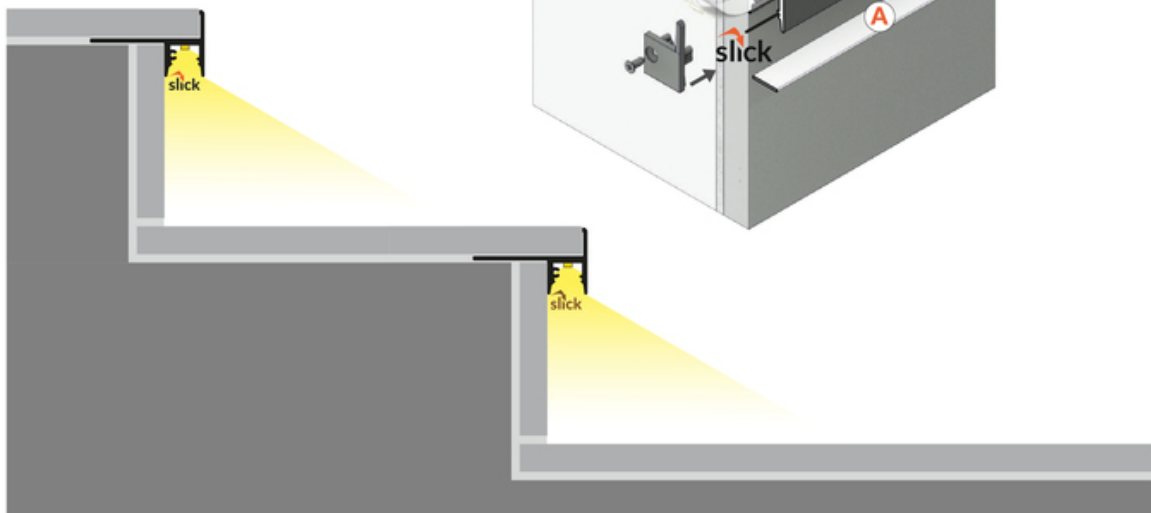

LED PROFILE UP-TILE10 A PLUS 1000 BLACK ANOD. /PLASTIC BAG

- for the illumination of steps and their edges
- mounting in tiles
- elegant and compact (one-piece)
- without any glare effect
- versatile – for places with different levels of movement
- Slick socket

Buy product