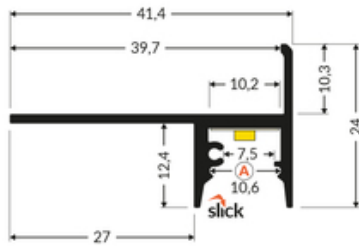

LED PROFILE UP-TILE10 A PLUS 1000 BLACK ANOD. /PLASTIC BAG

- for the illumination of steps and their edges
- mounting in tiles
- elegant and compact (one-piece)
- without any glare effect
- versatile – for places with different levels of movement
- Slick socket

Buy product

Basic Informations

| | |
|--|---|
| Material: aluminium Color: anodized Length [mm]: 1000 Weight [kg]: 0.323 Country of origin: PL | Measurement unit: qty Product packaging dimensions [mm]: 1000 x 24 x 41,4 Bulk packing [qty]: 10 Master packaging type: Bulk Product with gross packaging weight [kg]: 3.23 |
|--|---|