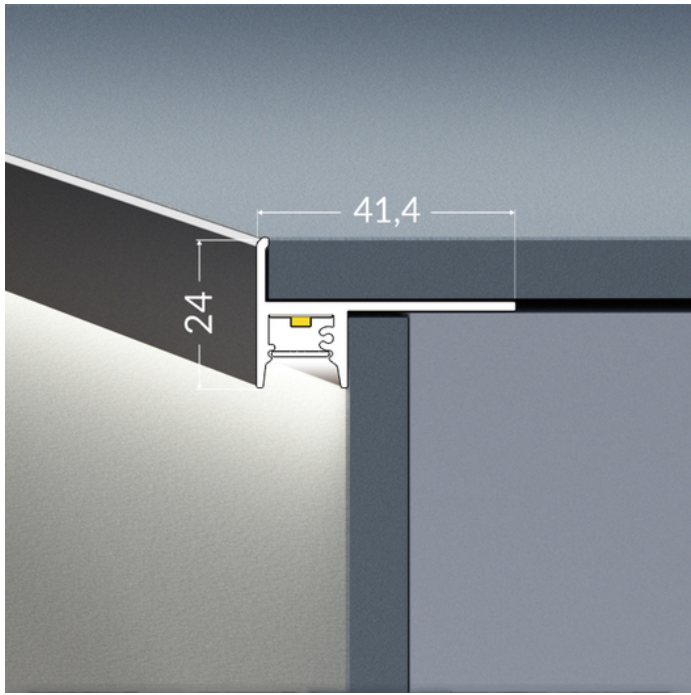

LED PROFILE UP-TILE10 A PLUS 1000 BLACK ANOD. /PLASTIC BAG

- for the illumination of steps and their edges
- mounting in tiles
- elegant and compact (one-piece)
- without any glare effect
- versatile – for places with different levels of movement
- Slick socket

Buy product

Basic Informations

| | |
|--|---|
| Material: aluminium Color: anodized Length [mm]: 1000 Weight [kg]: 0.323 Country of origin: PL | Measurement unit: qty Product packaging dimensions [mm]: 1000 x 24 x 41,4 Bulk packing [qty]: 10 Master packaging type: Bulk Product with gross packaging weight [kg]: 3.23 |
|--|---|

AVAILABLE COLORS

AVAILABLE VARIANTS

1000 mm, 2000 mm, 3000 mm, 4050 mm

Matching elements

DIFFUSERS

END CAPS

TOPMET LIGHT KŁOSOWICZ WIŚNIEWSKI sp. z o.o.

Ostrowska 354 | 61-312 Poznań | POLAND