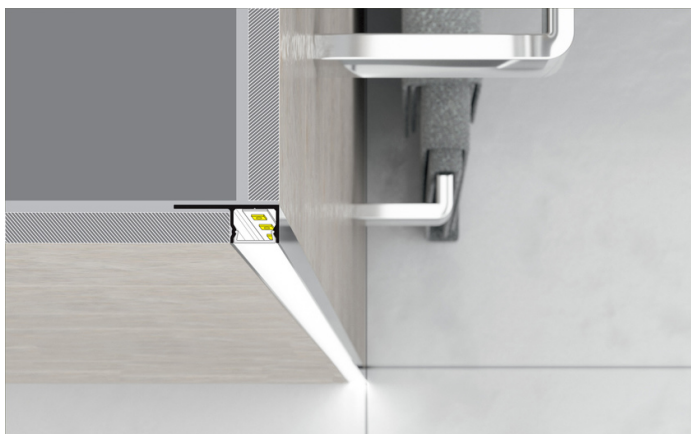

LED PROFILE UNI-TILE12 180DEG C PLUS 3000 BLACK ANOD.

/PLASTIC BAG

Architectural

max 12 mm

Tile in

EU industrial designs

CE

Made in Poland

Buy product