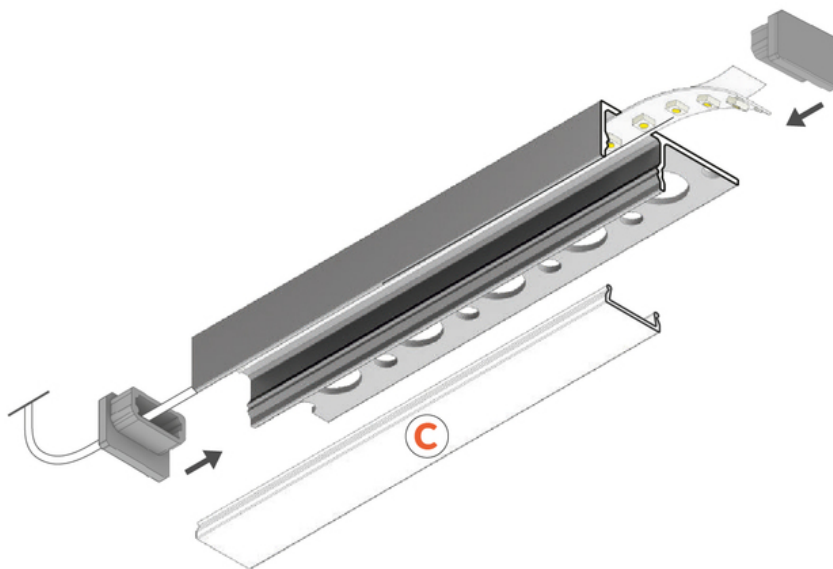

# LED PROFILE UNI-TILE12 180DEG C PLUS 3000 BLACK ANOD.

## Basic Informations

Material: aluminium Color: black anodized Length [mm]: 3000 Weight [kg]: 0.654 Country of origin: PL	Measurement unit: qty Product packaging dimensions [mm]: 3000 x 33,5 x 11,5 Bulk packing [qty]: 40 Master packaging type: Bulk Product with gross packaging weight [kg]: 26.16
--	--

## AVAILABLE VARIANTS

1000 mm, 2000 mm, 3000 mm, 4050 mm