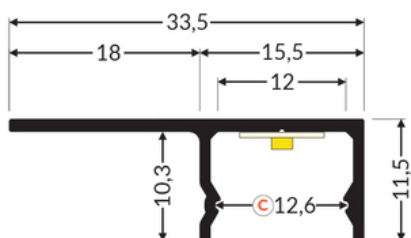

## /PLASTIC BAG

Architectural

max 12 mm

Tile in

EU industrial designs

CE

Made in Poland

Buy product

## Basic Informations

Material: aluminium Color: black anodized Length [mm]: 3000 Weight [kg]: 0.654 Country of origin: PL	Measurement unit: qty Product packaging dimensions [mm]: 3000 x 33,5 x 11,5 Bulk packing [qty]: 40 Master packaging type: Bulk Product with gross packaging weight [kg]: 26.16
--	--

## AVAILABLE VARIANTS

1000 mm, 2000 mm, 3000 mm, 4050 mm