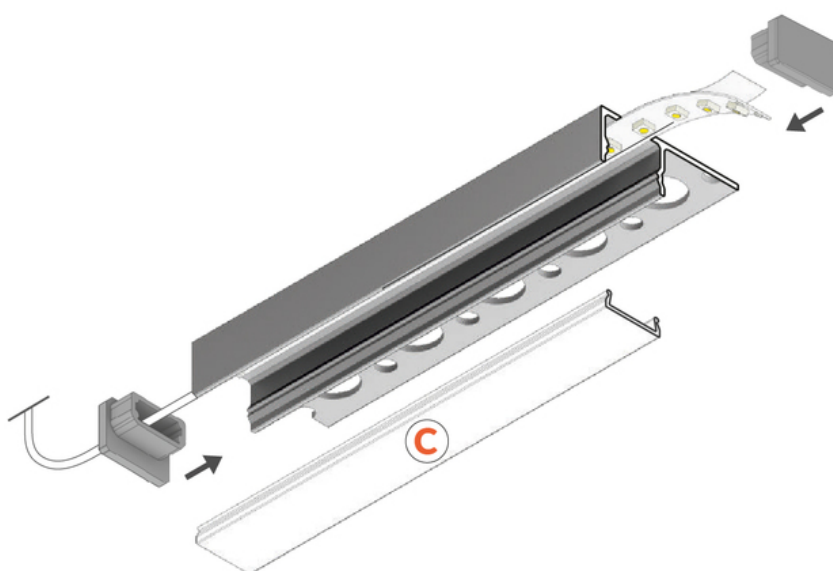

LED PROFILE UNI-TILE12 180DEG C PLUS 1000 BLACK ANOD.

/PLASTIC BAG

Architectural

max 12 mm

Tile in

EU industrial designs

CE

Made in Poland

Buy product

Basic Informations

Material: aluminium Color: opal Length [mm]: 1000 Weight [kg]: 0.218 Country of origin: PL	Measurement unit: qty Product packaging dimensions [mm]: 1000 x 33,5 x 11,5 Bulk packing [qty]: 40 Master packaging type: Bulk Product with gross packaging weight [kg]: 8.72
--	---

AVAILABLE COLORS

AVAILABLE VARIANTS

1000 mm, 2000 mm, 3000 mm, 4050 mm

Matching elements

DIFFUSERS

END CAPS

end cap UNI-TILE12
black [20pcs]
index: G2999902