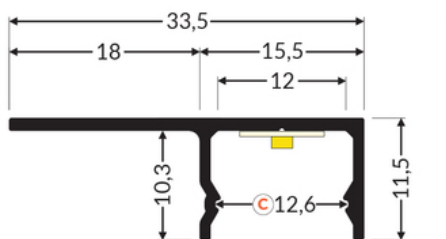

LED PROFILE UNI-TILE12 180DEG C PLUS 1000 BLACK ANOD.

/PLASTIC BAG

Architectural

max 12 mm

Tile in

EU industrial designs

CE

Made in Poland

Buy product

Basic Informations

Material: aluminium Color: opal Length [mm]: 1000 Weight [kg]: 0.218 Country of origin: PL	Measurement unit: qty Product packaging dimensions [mm]: 1000 x 33,5 x 11,5 Bulk packing [qty]: 40 Master packaging type: Bulk Product with gross packaging weight [kg]: 8.72
--	---

AVAILABLE COLORS

AVAILABLE VARIANTS

1000 mm, 2000 mm, 3000 mm, 4050 mm

Matching elements

DIFFUSERS

END CAPS

end cap UNI-TILE12
black [20pcs]
index: G2999902