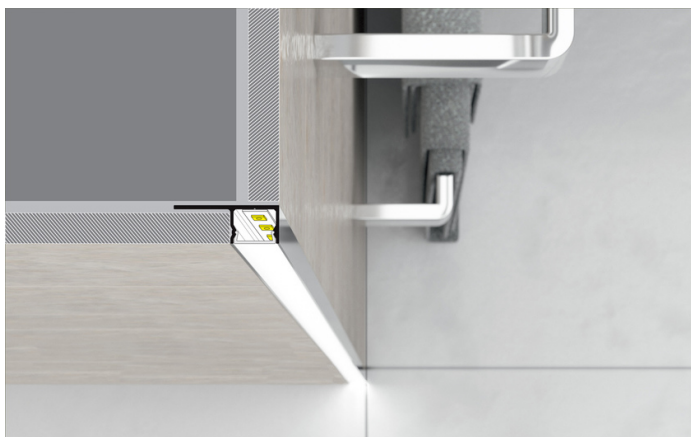

LED PROFILE UNI-TILE12 180DEG C PLUS 1000 BLACK ANOD.

/PLASTIC BAG

Architectural

max 12 mm

Tile in

EU industrial designs

CE

Made in Poland

Buy product

Basic Informations

Material: aluminium Color: opal Length [mm]: 1000 Weight [kg]: 0.218 Country of origin: PL	Measurement unit: qty Product packaging dimensions [mm]: 1000 x 33,5 x 11,5 Bulk packing [qty]: 40 Master packaging type: Bulk Product with gross packaging weight [kg]: 8.72
--	---

AVAILABLE COLORS

AVAILABLE VARIANTS

1000 mm, 2000 mm, 3000 mm, 4050 mm

Matching elements

DIFFUSERS

END CAPS

end cap UNI-TILE12
black [20pcs]
index: G2999902