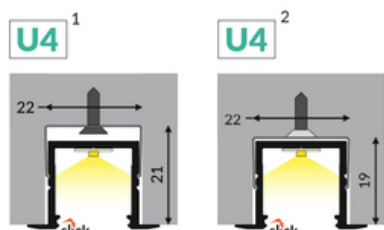

## Basic Informations

Material: aluminium Color: black Lenght [mm]: 3000 Weigh [kg]: 0.774 Net weight [kg]: 0.024 Country of origin: PL	Measurement unit: qty Product packaging dimensions [mm]: 3000 x 28 x 18,6 Bulk packing [qty]: 10 Master packaging type: Bulk Product with gross packaging weight [kg]: 7.74
--	---

## AVAILABLE VARIANTS

2000 mm, 4050 mm, ,