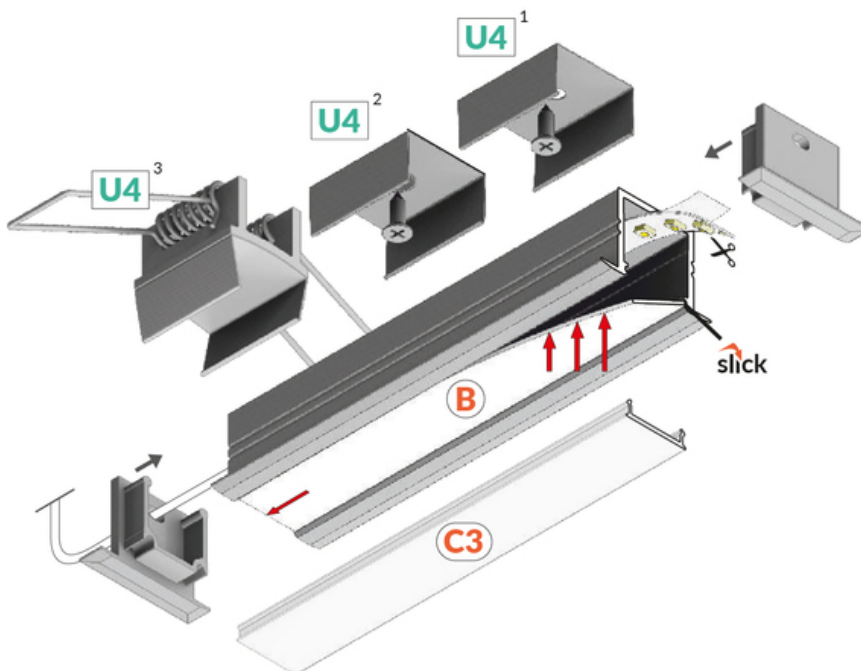

## Basic Informations

Material: aluminium Color: black Lenght [mm]: 3000 Weigh [kg]: 0.774 Net weight [kg]: 0.024 Country of origin: PL	Measurement unit: qty Product packaging dimensions [mm]: 3000 x 28 x 18,6 Bulk packing [qty]: 10 Master packaging type: Bulk Product with gross packaging weight [kg]: 7.74
--	---

## AVAILABLE VARIANTS

2000 mm, 4050 mm, ,