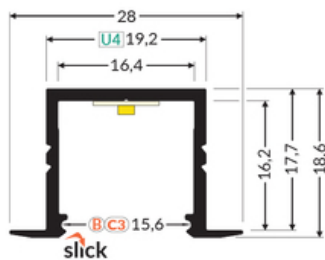

## Basic Informations

Material: aluminium Color: black Lenght [mm]: 3000 Weigh [kg]: 0.774 Net weight [kg]: 0.024 Country of origin: PL	Measurement unit: qty Product packaging dimensions [mm]: 3000 x 28 x 18,6 Bulk packing [qty]: 10 Master packaging type: Bulk Product with gross packaging weight [kg]: 7.74
--	---

## AVAILABLE VARIANTS

2000 mm, 4050 mm, ,