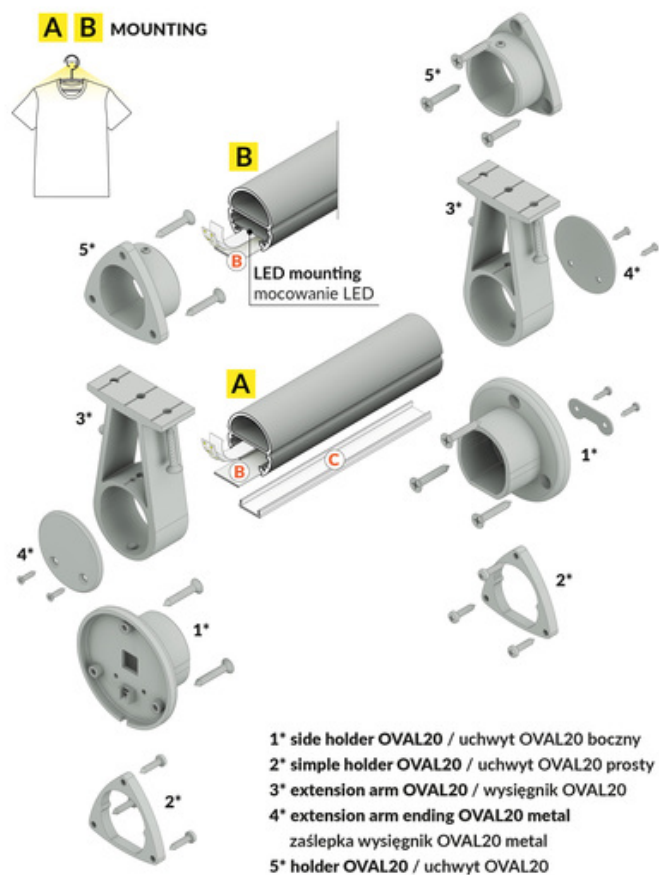

# LED PROFILE OVAL20 BC 3000 RAW ALU.

	<p> EU industrial designs</p> <p> CE</p> <p> Made in Poland</p>	 <p>Buy product</p>
---	--	--

## Basic Informations

EAN: 5901597251156

Index: 92050020

Material: aluminium

Color: anodized

Lenght [mm]: 3000

Weigh [kg]: 1.26

Country of origin: PL