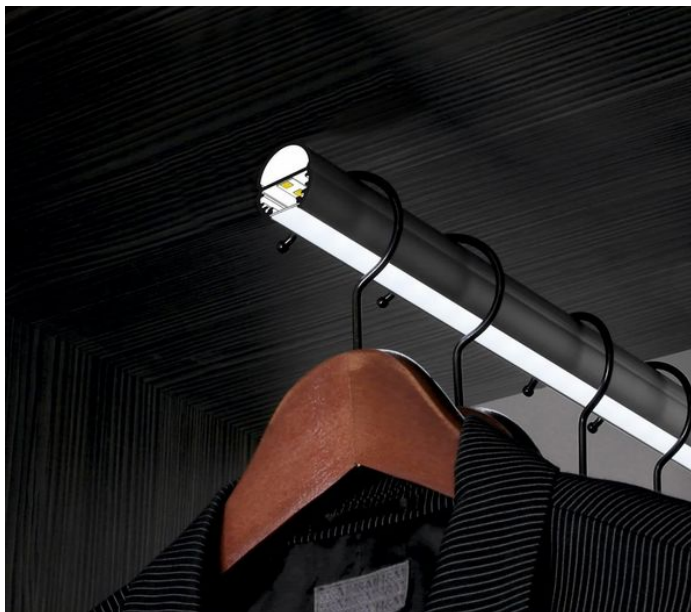

# LED PROFILE OVAL20 BC 3000 RAW ALU.

	<p> EU industrial designs</p> <p> CE</p> <p> Made in Poland</p>	 <p>Buy product</p>
---	--	--