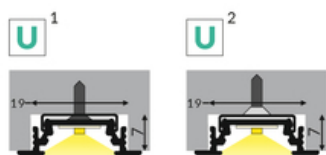

# LED PROFILE GROOVE10 BC/UX 4050 ANOD.

Furniture

max 10 mm

Recessed

	<ul style="list-style-type: none"> <li>• used mainly in furniture</li> <li>• ceiling installation possible</li> <li>• 7 types of diffusers</li> </ul>	<ul style="list-style-type: none"> <li> EU industrial designs</li> <li> CE</li> <li> Made in Poland</li> </ul>	 <p>Buy product</p>
---	---	---	--