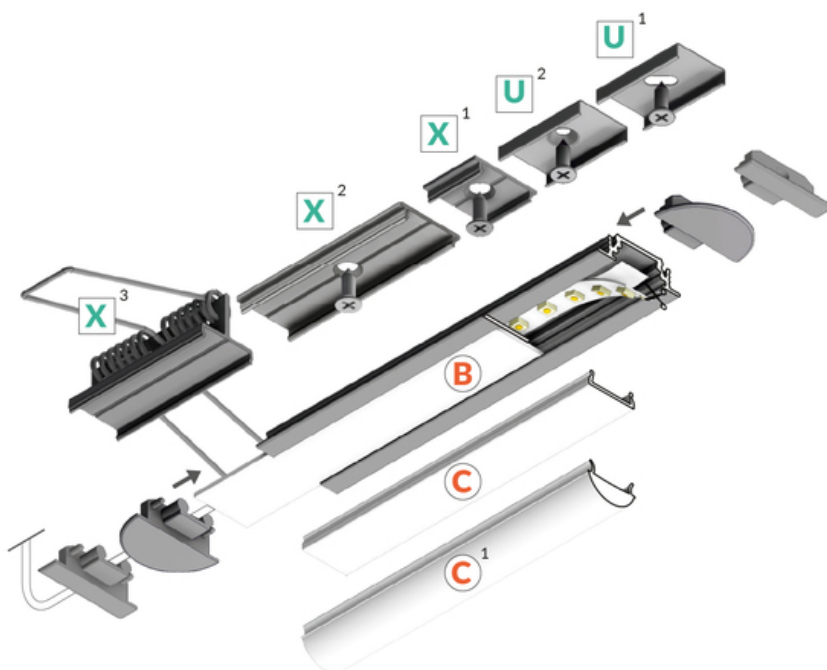

# LED PROFILE GROOVE10 BC/UX 4050 ANOD.

Furniture

max 10 mm

Recessed

	<ul style="list-style-type: none"> <li>• used mainly in furniture</li> <li>• ceiling installation possible</li> <li>• 7 types of diffusers</li> </ul>	<ul style="list-style-type: none"> <li> EU industrial designs</li> <li> CE</li> <li> Made in Poland</li> </ul>	 <p>Buy product</p>
---	---	---	--

## AVAILABLE VARIANTS

1000 mm, 2000 mm, 3000 mm, 4050 mm