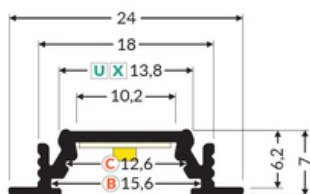

# LED PROFILE GROOVE10 BC/UX 4050 ANOD.

Furniture

max 10 mm

Recessed

	<ul style="list-style-type: none"> <li>• used mainly in furniture</li> <li>• ceiling installation possible</li> <li>• 7 types of diffusers</li> </ul>	<ul style="list-style-type: none"> <li> EU industrial designs</li> <li> CE</li> <li> Made in Poland</li> </ul>	 <p>Buy product</p>
---	---	---	--

## Basic Informations

<p>EAN: 5901597250524 Index: 76700020 Material: aluminium Color: anodized Length [mm]: 4050 Weight [kg]: 0.47 Net weight [kg]: 0.006 Country of origin: PL</p>	<p>Measurement unit: qty Product packaging dimensions [mm]: 4050 x 24 x 7 Bulk packing [qty]: 40 Master packaging type: Bulk Product with gross packaging weight [kg]: 18.8</p>
--	---

## AVAILABLE VARIANTS

1000 mm, 2000 mm, 3000 mm, 4050 mm