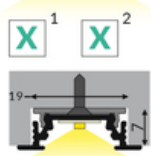

# LED PROFILE GROOVE10 BC/UX 4050 ANOD.

Furniture

max 10 mm

Recessed

	<ul style="list-style-type: none"> <li>• used mainly in furniture</li> <li>• ceiling installation possible</li> <li>• 7 types of diffusers</li> </ul>	<ul style="list-style-type: none"> <li> EU industrial designs</li> <li> CE</li> <li> Made in Poland</li> </ul>	 <p>Buy product</p>
---	---	---	--